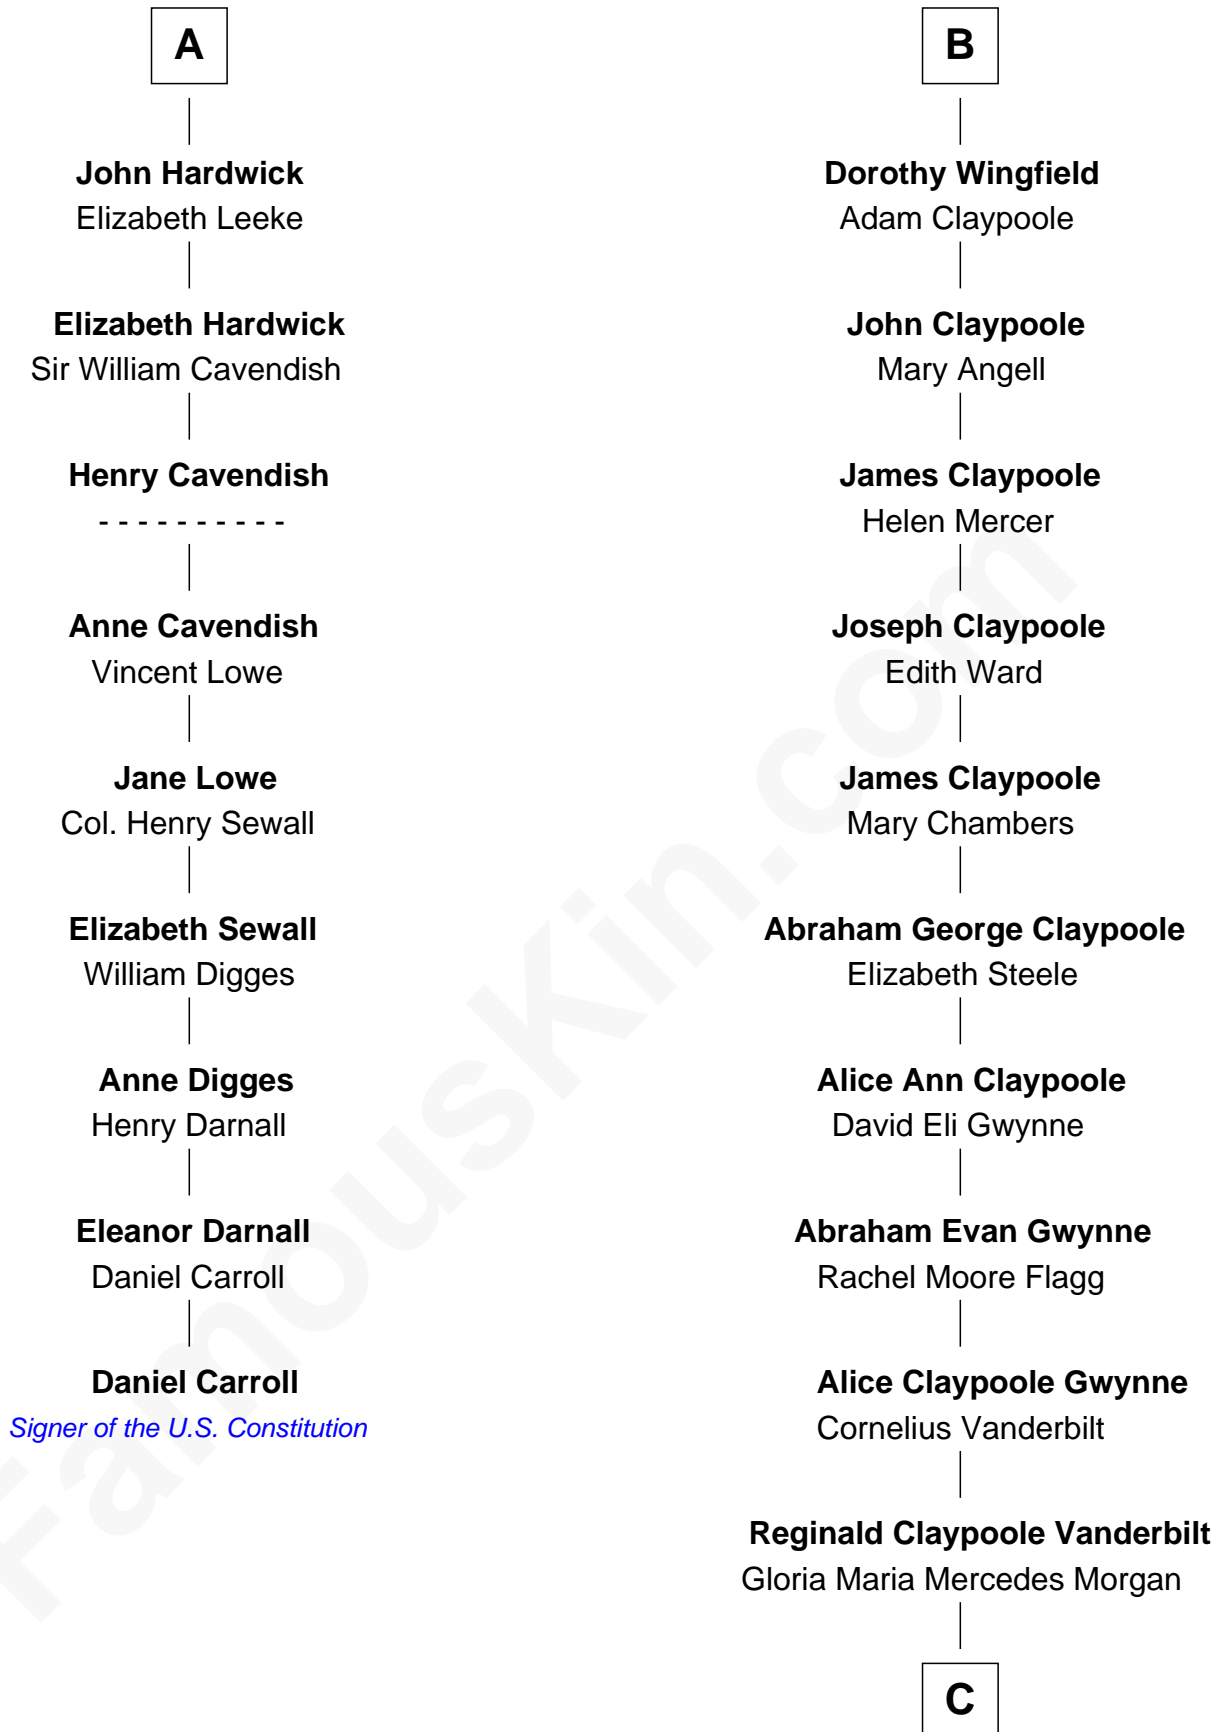

FamousKin.com

Relationship Chart of

Daniel Carroll

Signer of the U.S. Constitution

15th cousin 3 times removed of

Anderson Cooper
Television Journalist

Humphrey de Bohun
Elizabeth Plantagenet

Eleanor de Bohun
Sir James le Boteler

Pernel le Boteler
Sir Gilbert Talbot

Sir Richard Talbot
Ankaret le Strange

Mary Talbot
Sir Thomas Greene

Sir Thomas Greene
Marine Bellers

Anne Greene
Sir Thomas Pinchbeck

Elizabeth Pinchbeck
John Hardwick

A

Sir William de Bohun
Elizabeth de Badlesmere

Elizabeth de Bohun
Sir Richard Fitzalan

Elizabeth Fitzalan
Sir Robert Goushill

Elizabeth Goushill
Sir Robert Wingfield

Sir Henry Wingfield
Elizabeth Rookes

Robert Wingfield
Margery Quarles

Robert Wingfield
Elizabeth Cecil

B

C

Gloria Laura Morgan Vanderbilt

Wyatt Emory Cooper

Anderson Cooper

Television Journalist

FamousKin.com