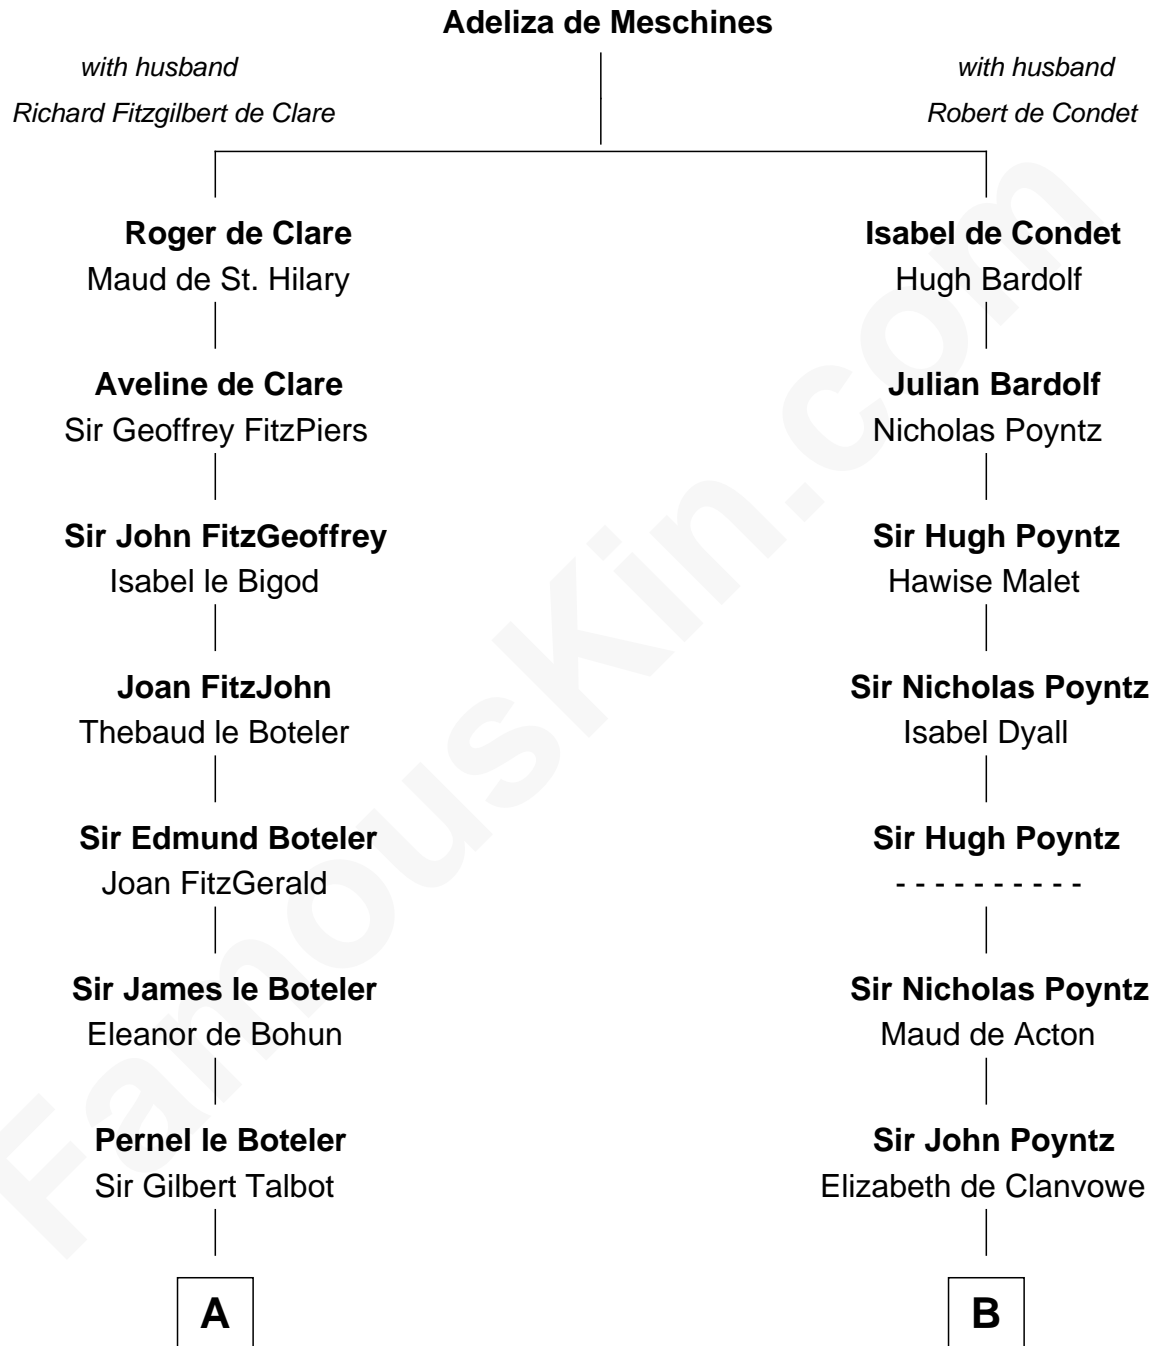

FamousKin.com Relationship Chart of

Daniel Carroll

Signer of the U.S. Constitution

19th cousin 1 time removed of

William Greene

2nd Governor of Rhode Island

C

Elizabeth Sewall

William Digges

Anne Digges

Henry Darnall

Eleanor Darnall

Daniel Carroll

Daniel Carroll

Signer of the U.S. Constitution

D