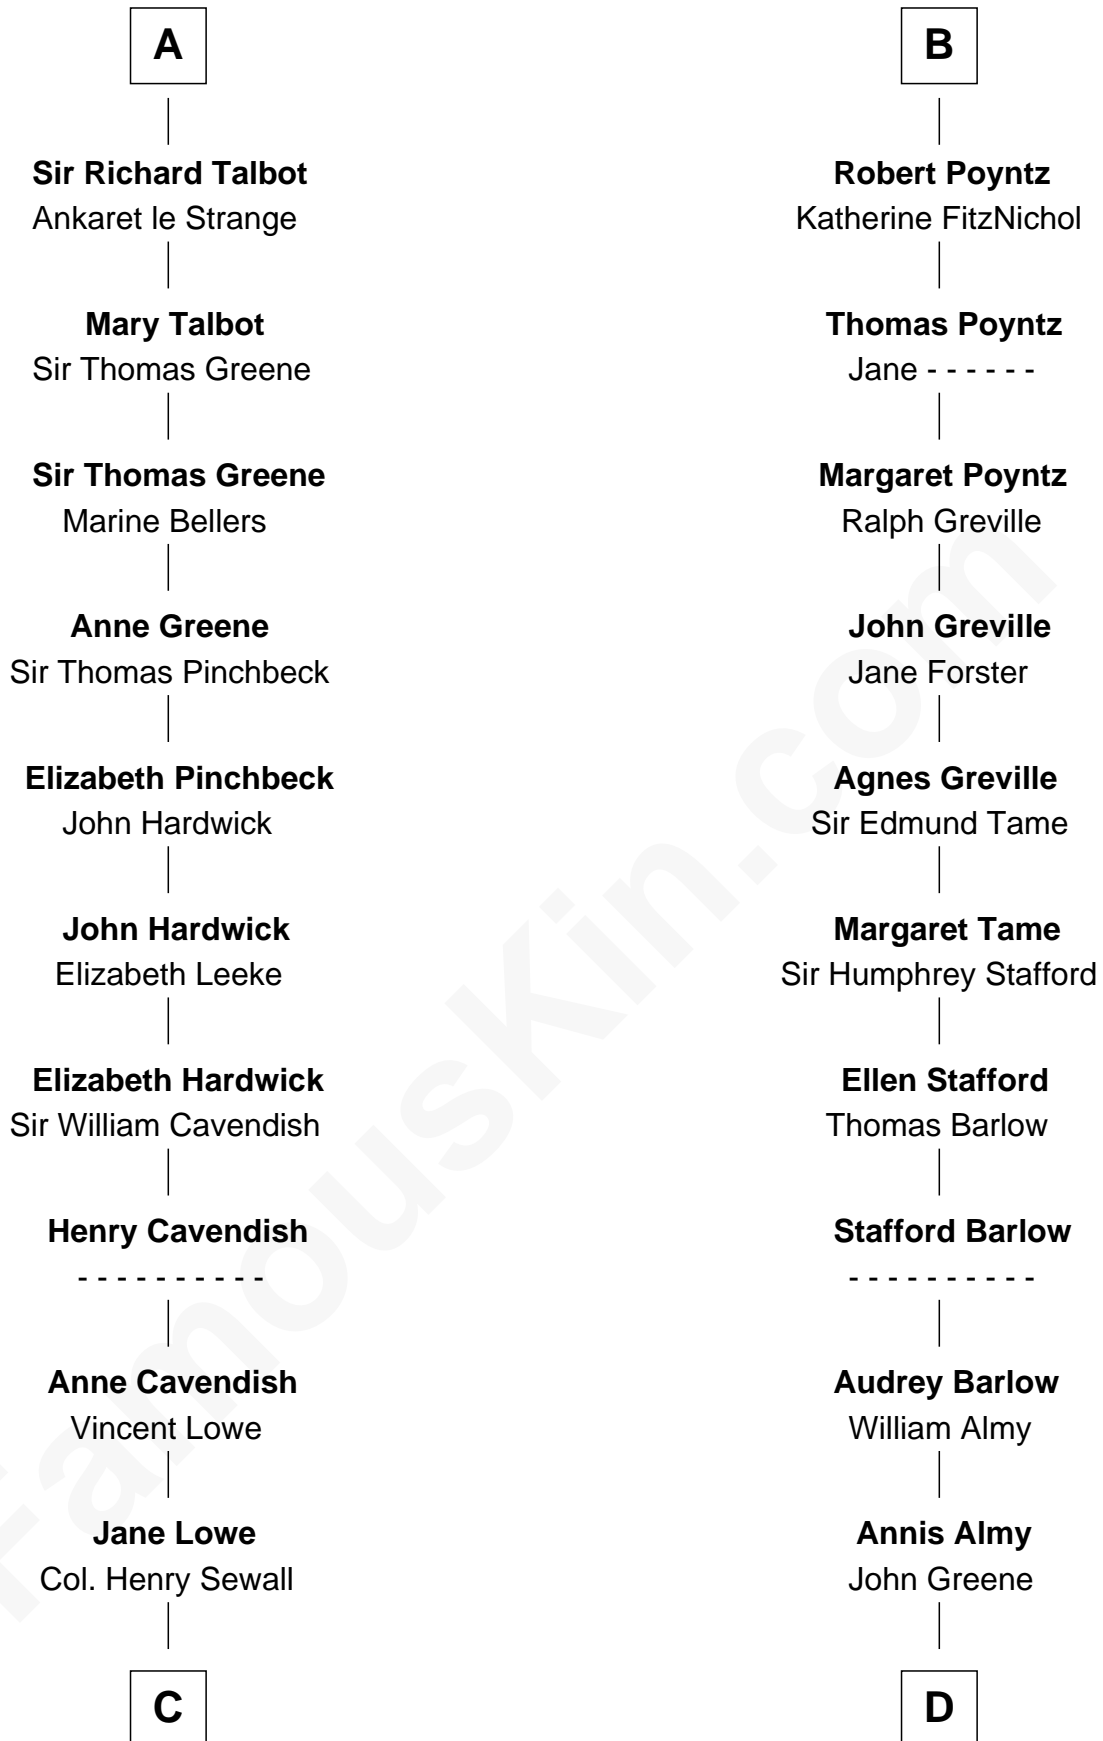

FamousKin.com Relationship Chart of

Daniel Carroll

Signer of the U.S. Constitution

19th cousin 1 time removed of

William Greene

2nd Governor of Rhode Island

C

Elizabeth Sewall

William Digges

Anne Digges

Henry Darnall

Eleanor Darnall

Daniel Carroll

Daniel Carroll

Signer of the U.S. Constitution

D