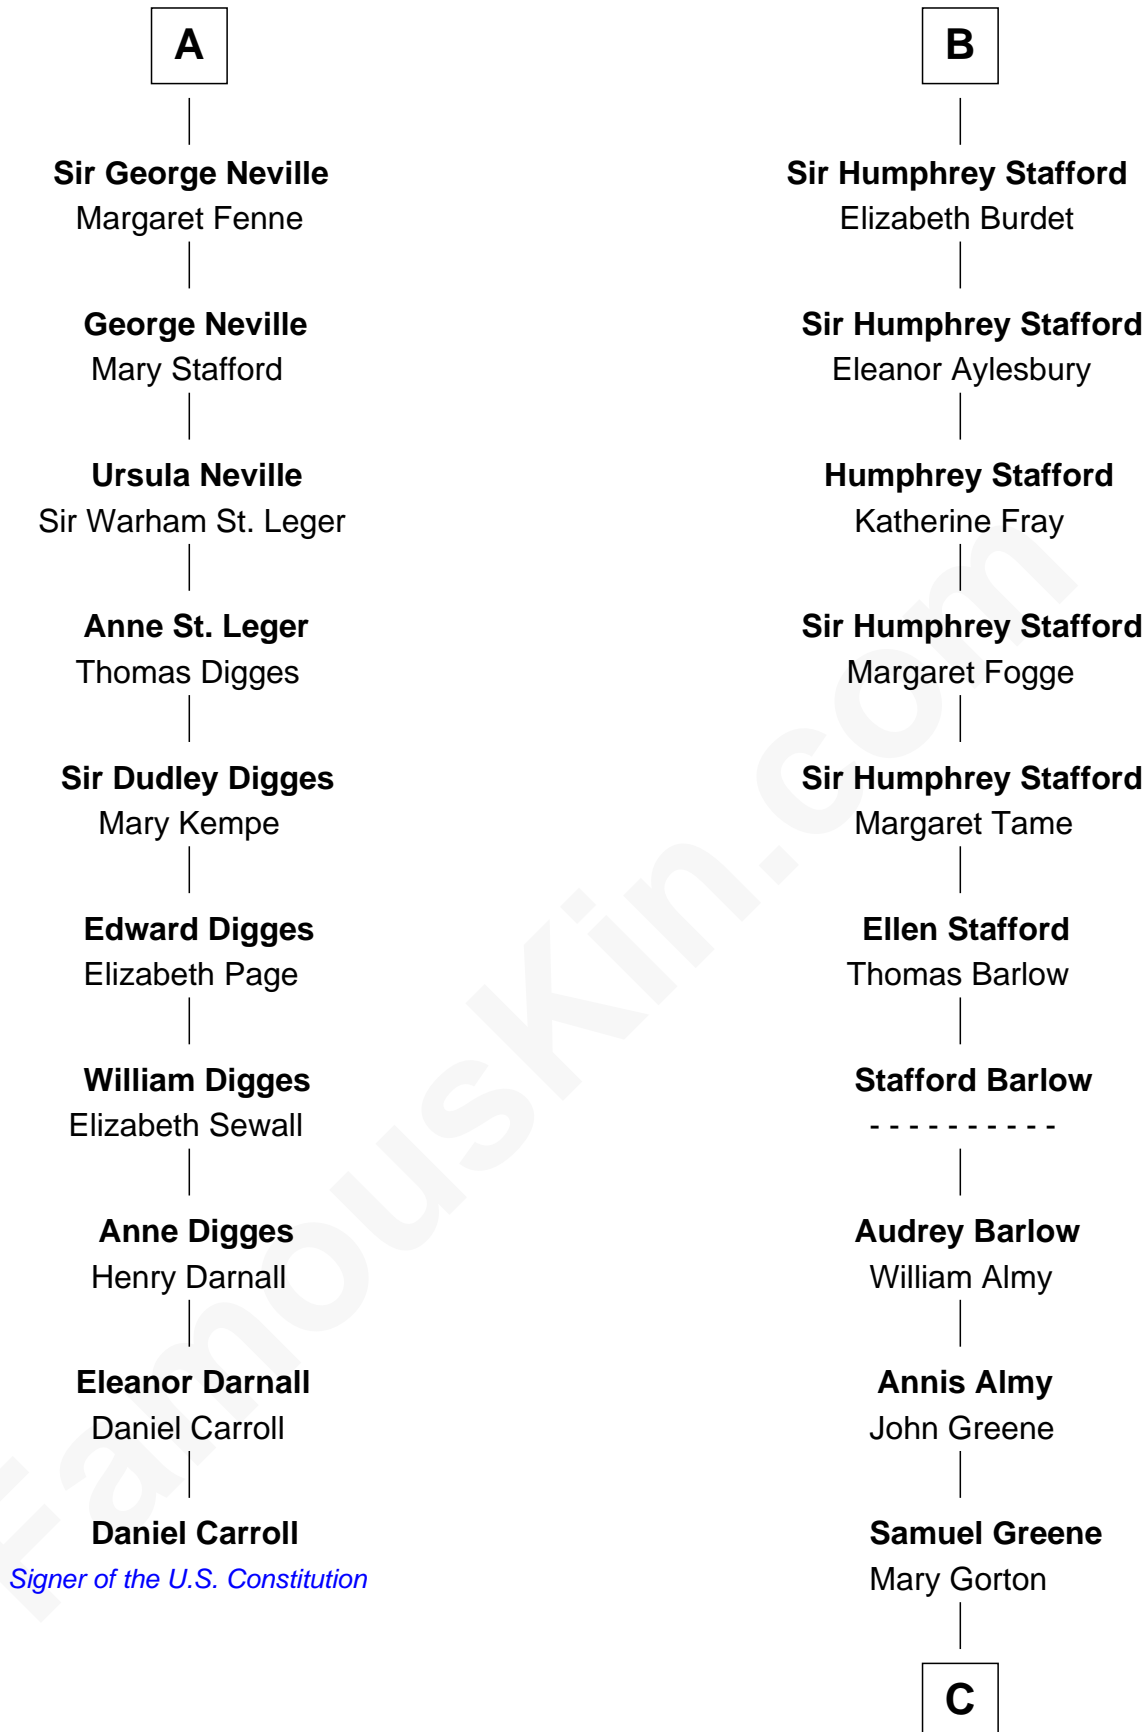

FamousKin.com Relationship Chart of

Daniel Carroll

Signer of the U.S. Constitution

16th cousin 2 times removed of

William Greene

2nd Governor of Rhode Island

Sir William Longespee

Ela of Salisbury

Sir William de Beauchamp

Beatrice de Beauchamp

Thomas FitzOtto

Maud FitzThomas

John de Botetourte

Ada de Botetourte

Sir John de St. Philibert

Maud de St. Philibert

Sir Warin Trussell

Maud Trussell

Sir John de Hastang

Maud de Hastang

Ralph Stafford

B

C

William Greene
Catharine Greene