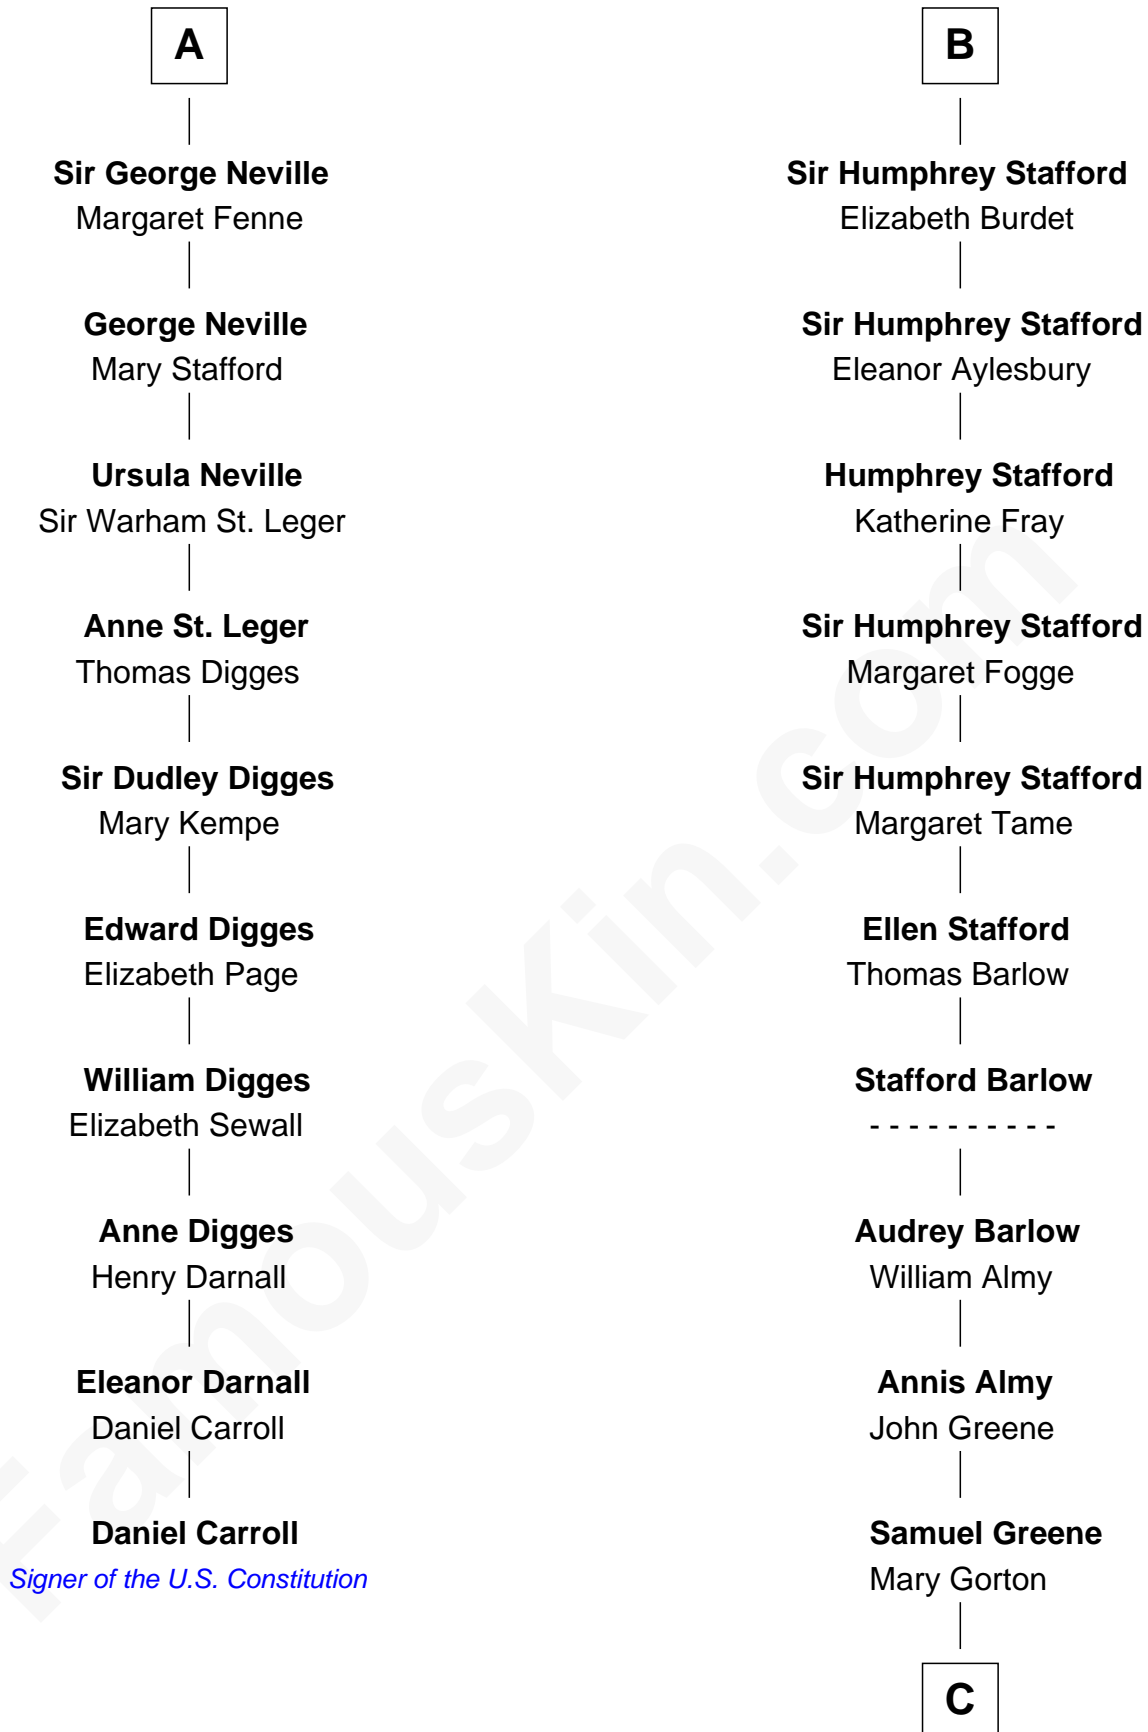

FamousKin.com Relationship Chart of

Daniel Carroll

Signer of the U.S. Constitution

16th cousin 2 times removed of

William Greene

2nd Governor of Rhode Island

C

William Greene
Catharine Greene

William Greene
2nd Governor of Rhode Island

FamousKin.com