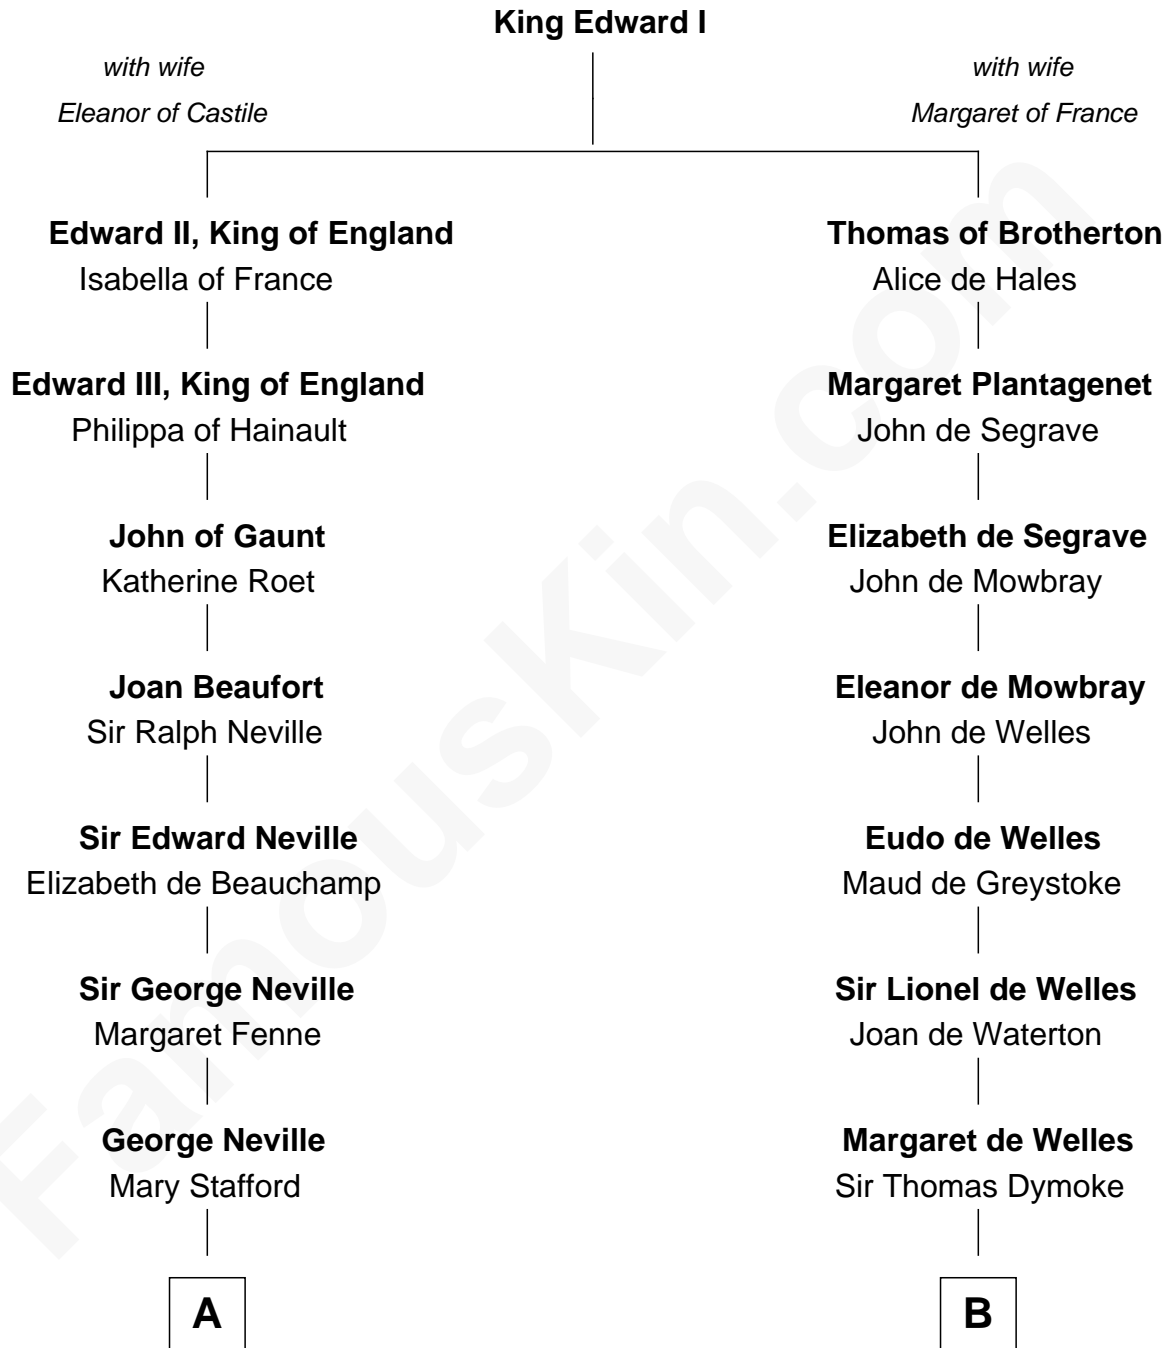

FamousKin.com Relationship Chart of

Daniel Carroll

Signer of the U.S. Constitution

14th cousin 7 times removed of

Ray Bradbury

Author of The Martian Chronicles

C

—
Samuel Bradbury

Frances Mary Rothead

—
Samuel Irving Bradbury

Mary Adell Spaulding

—
Samuel Hinkston Bradbury

Minnie Alice Davis

—
Leonard Spaulding Bradbury

Esther Marie Moberg

—
Ray Bradbury