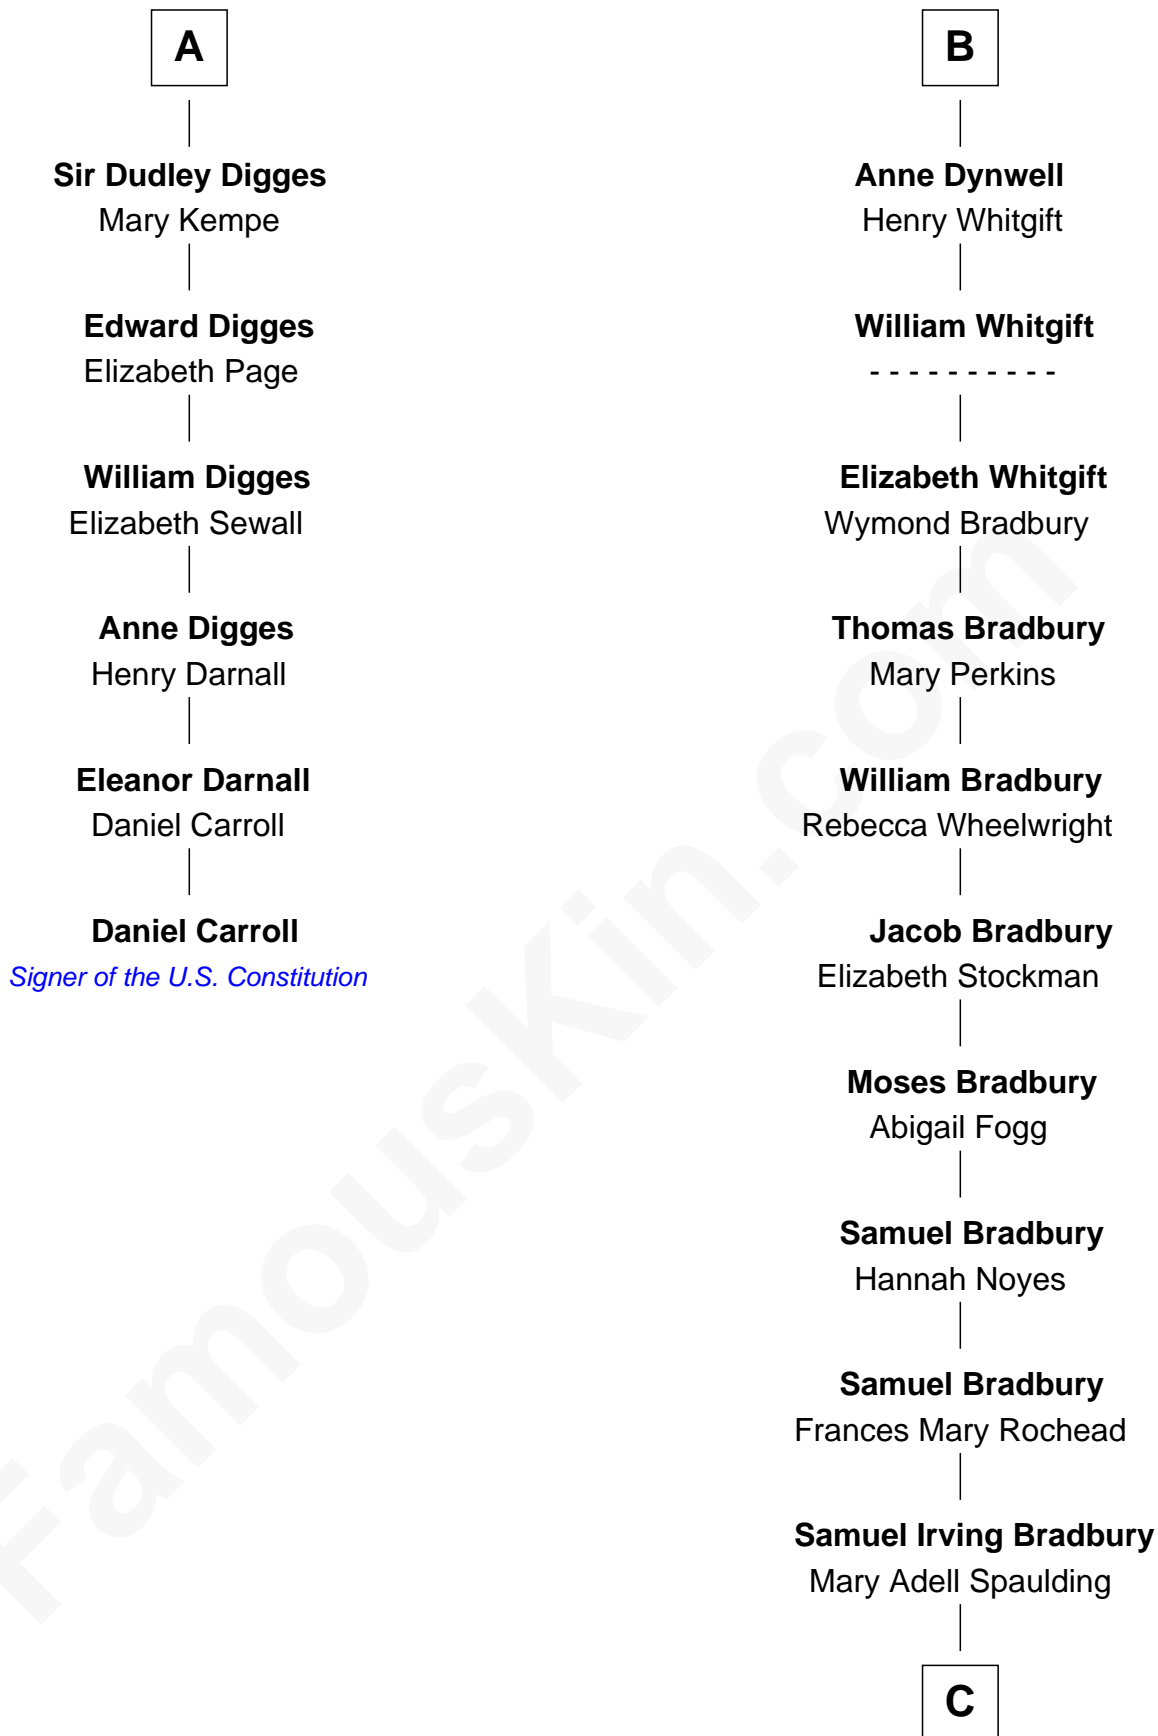

# FamousKin.com Relationship Chart of

**Daniel Carroll**

*Signer of the U.S. Constitution*

12th cousin 7 times removed of

**Ray Bradbury**

*Author of The Martian Chronicles*

**C**

—  
**Samuel Hinkston Bradbury**

Minnie Alice Davis

—  
**Leonard Spaulding Bradbury**

Esther Marie Moberg

—  
**Ray Bradbury**

*Author of [The Martian Chronicles](#)*

FamousKin.com