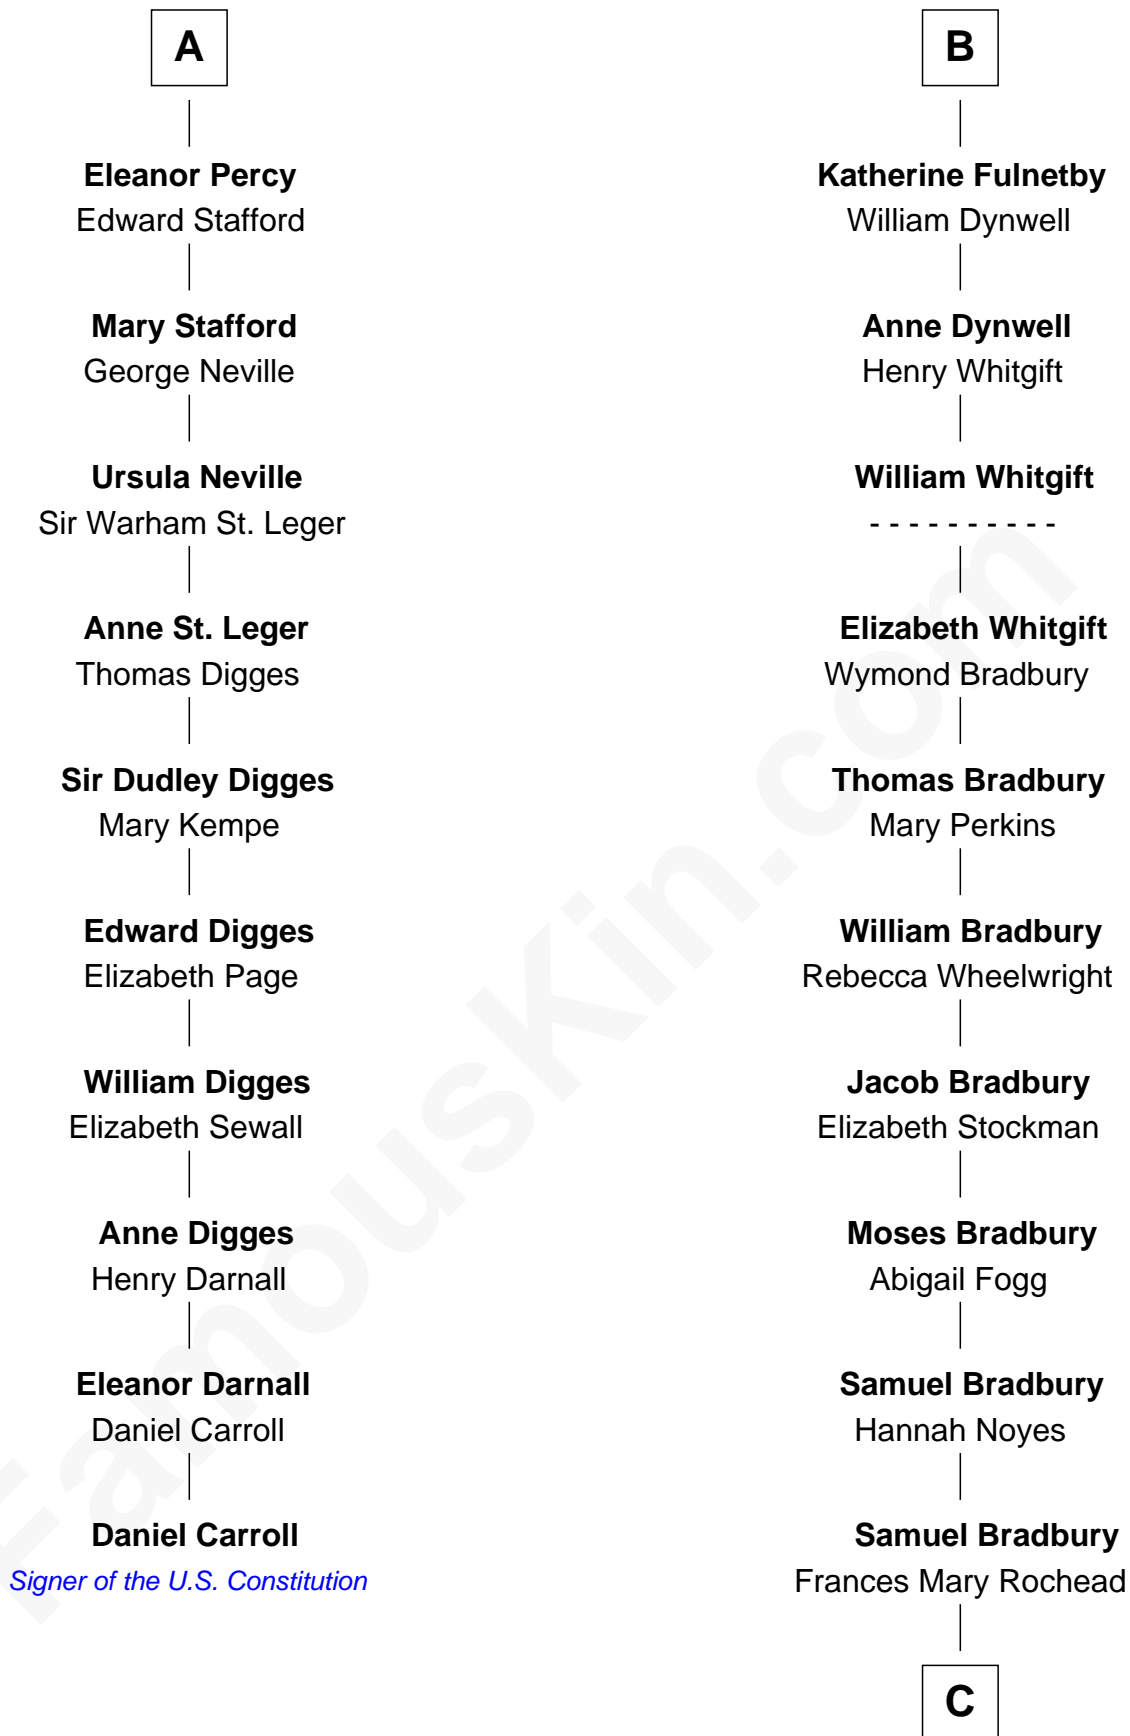

FamousKin.com Relationship Chart of

Daniel Carroll

Signer of the U.S. Constitution

16th cousin 4 times removed of

Ray Bradbury

Author of The Martian Chronicles

Bartholomew de Badlesmere

Margaret de Clare

Elizabeth de Badlesmere

Sir Edmund Mortimer

Sir Roger de Mortimer

Philippa de Montagu

Edmund Mortimer

Philippa Plantagenet

Elizabeth Mortimer

Sir Henry Percy

Sir William de Ros

Maud de Roos

John de Welles

John de Welles

Eleanor de Mowbray

Eudo de Welles

Maud de Greystoke

Sir Lionel de Welles

Joan de Waterton

Margaret de Welles

Sir Thomas Dymoke

Jane Dymoke

John Fulnetby

B

C

—
Samuel Irving Bradbury