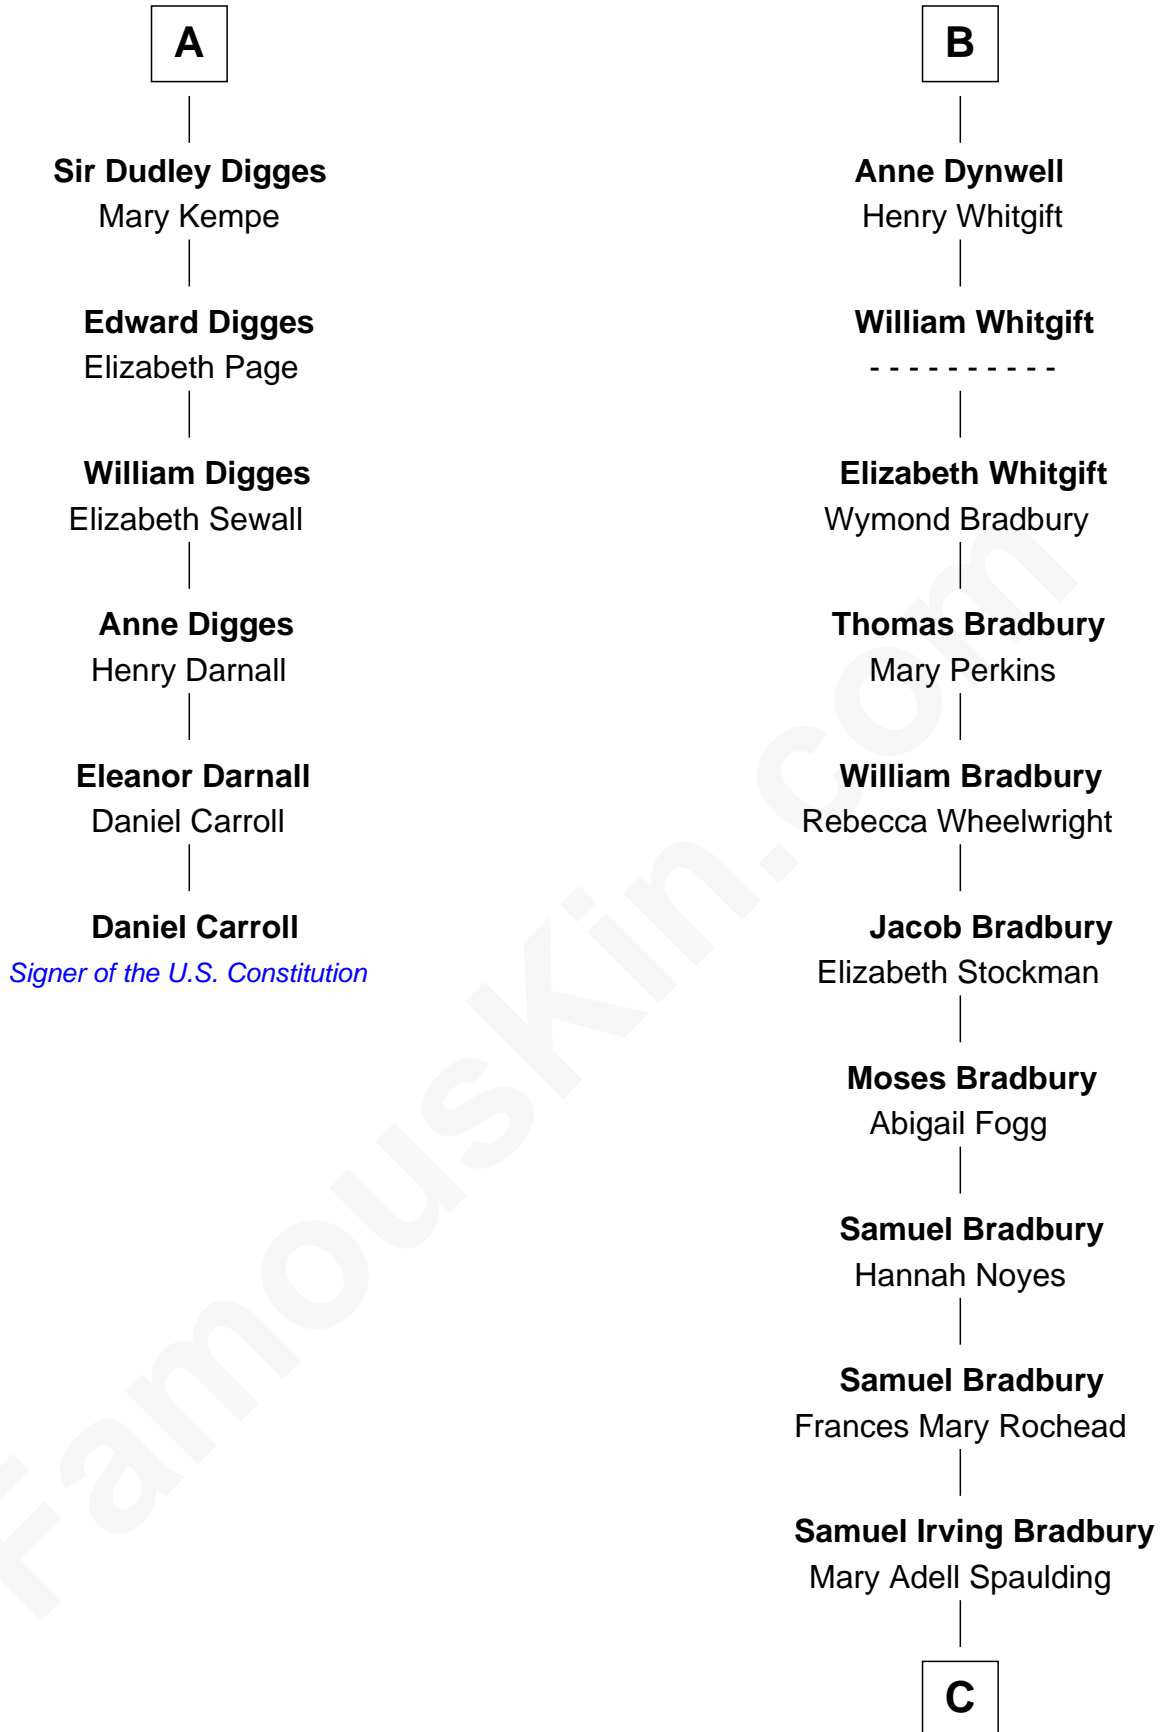

FamousKin.com Relationship Chart of

Daniel Carroll

Signer of the U.S. Constitution

12th cousin 7 times removed of

Ray Bradbury

Author of The Martian Chronicles

Sir Henry de Percy

Idoine de Clifford

C

—
Samuel Hinkston Bradbury

Minnie Alice Davis

—
Leonard Spaulding Bradbury

Esther Marie Moberg

—
Ray Bradbury

Author of [The Martian Chronicles](#)

FamousKin.com