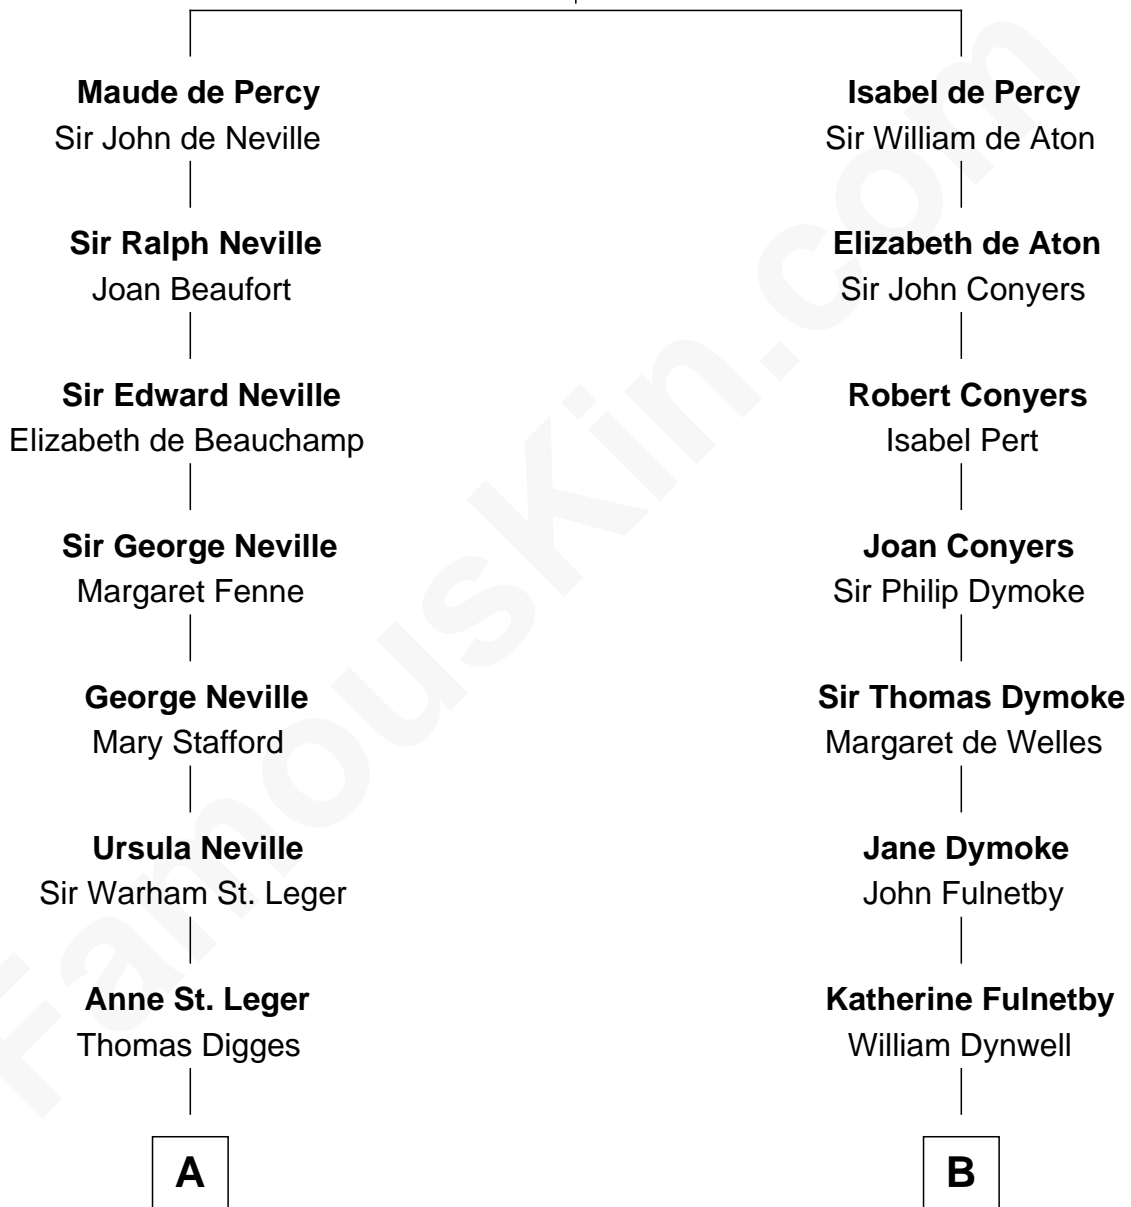

FamousKin.com Relationship Chart of

Daniel Carroll

Signer of the U.S. Constitution

12th cousin 7 times removed of

Ray Bradbury

Author of The Martian Chronicles

Sir Henry de Percy

Idoine de Clifford

C

—
Samuel Hinkston Bradbury

Minnie Alice Davis

—
Leonard Spaulding Bradbury

Esther Marie Moberg

—
Ray Bradbury

Author of [The Martian Chronicles](#)

FamousKin.com