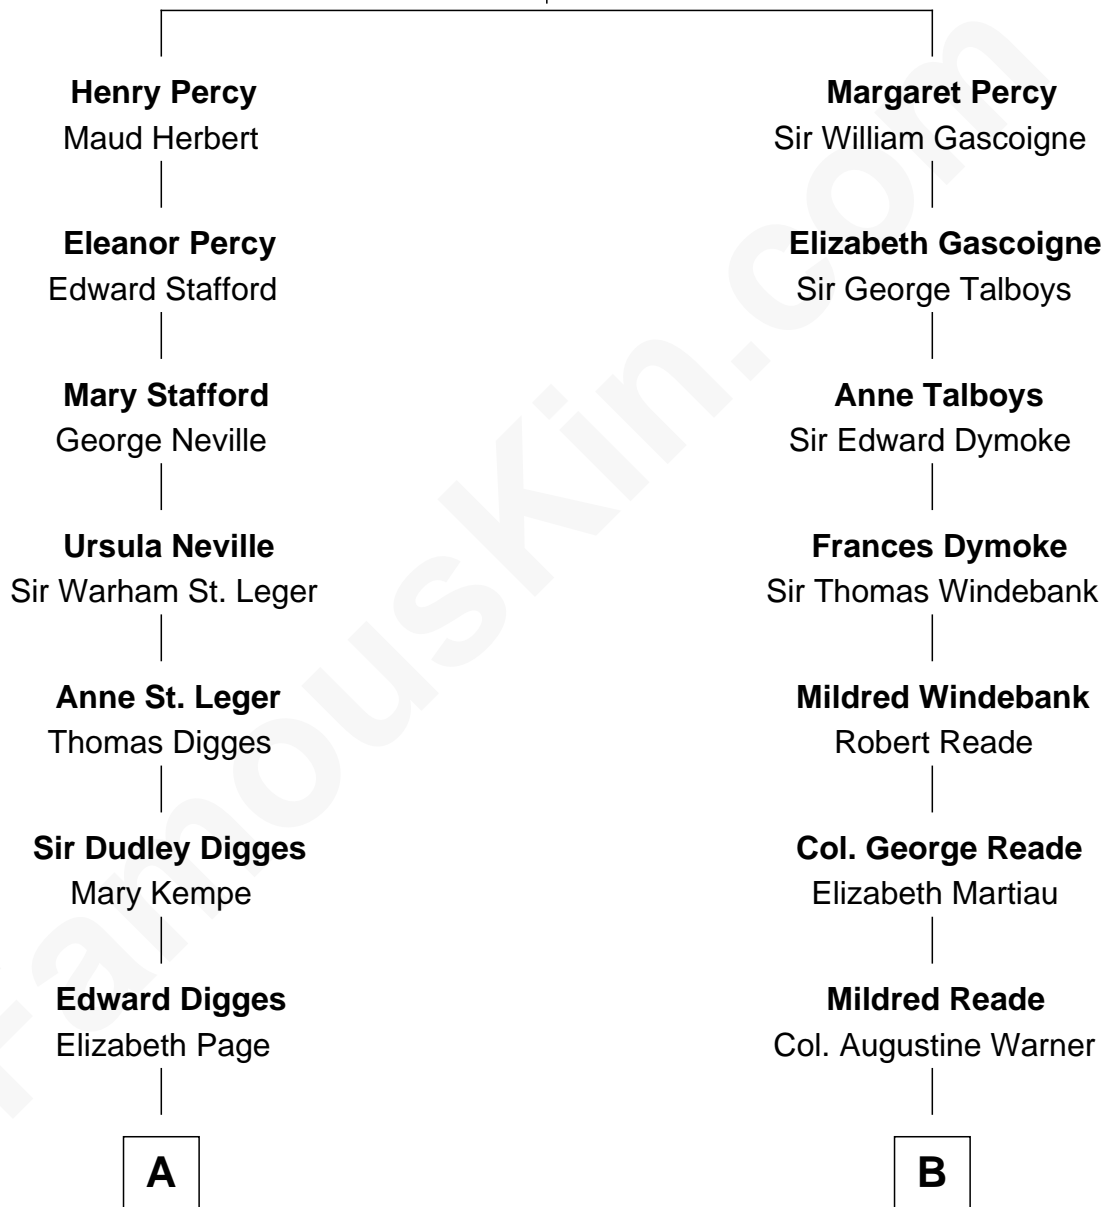

# FamousKin.com Relationship Chart of

**Daniel Carroll**

*Signer of the U.S. Constitution*

9th cousin 1 time removed of

**George Washington**

*1st U.S. President*

**Sir Henry Percy**  
Eleanor Poynings

**A**

**William Digges**  
Elizabeth Sewall

**Anne Digges**  
Henry Darnall

**Eleanor Darnall**  
Daniel Carroll

**Daniel Carroll**  
*Signer of the U.S. Constitution*

**B**

**Mildred Warner**  
Lawrence Washington

**Augustine Washington**  
Mary Ball

**George Washington**  
*1st U.S. President*

FamousKin.com