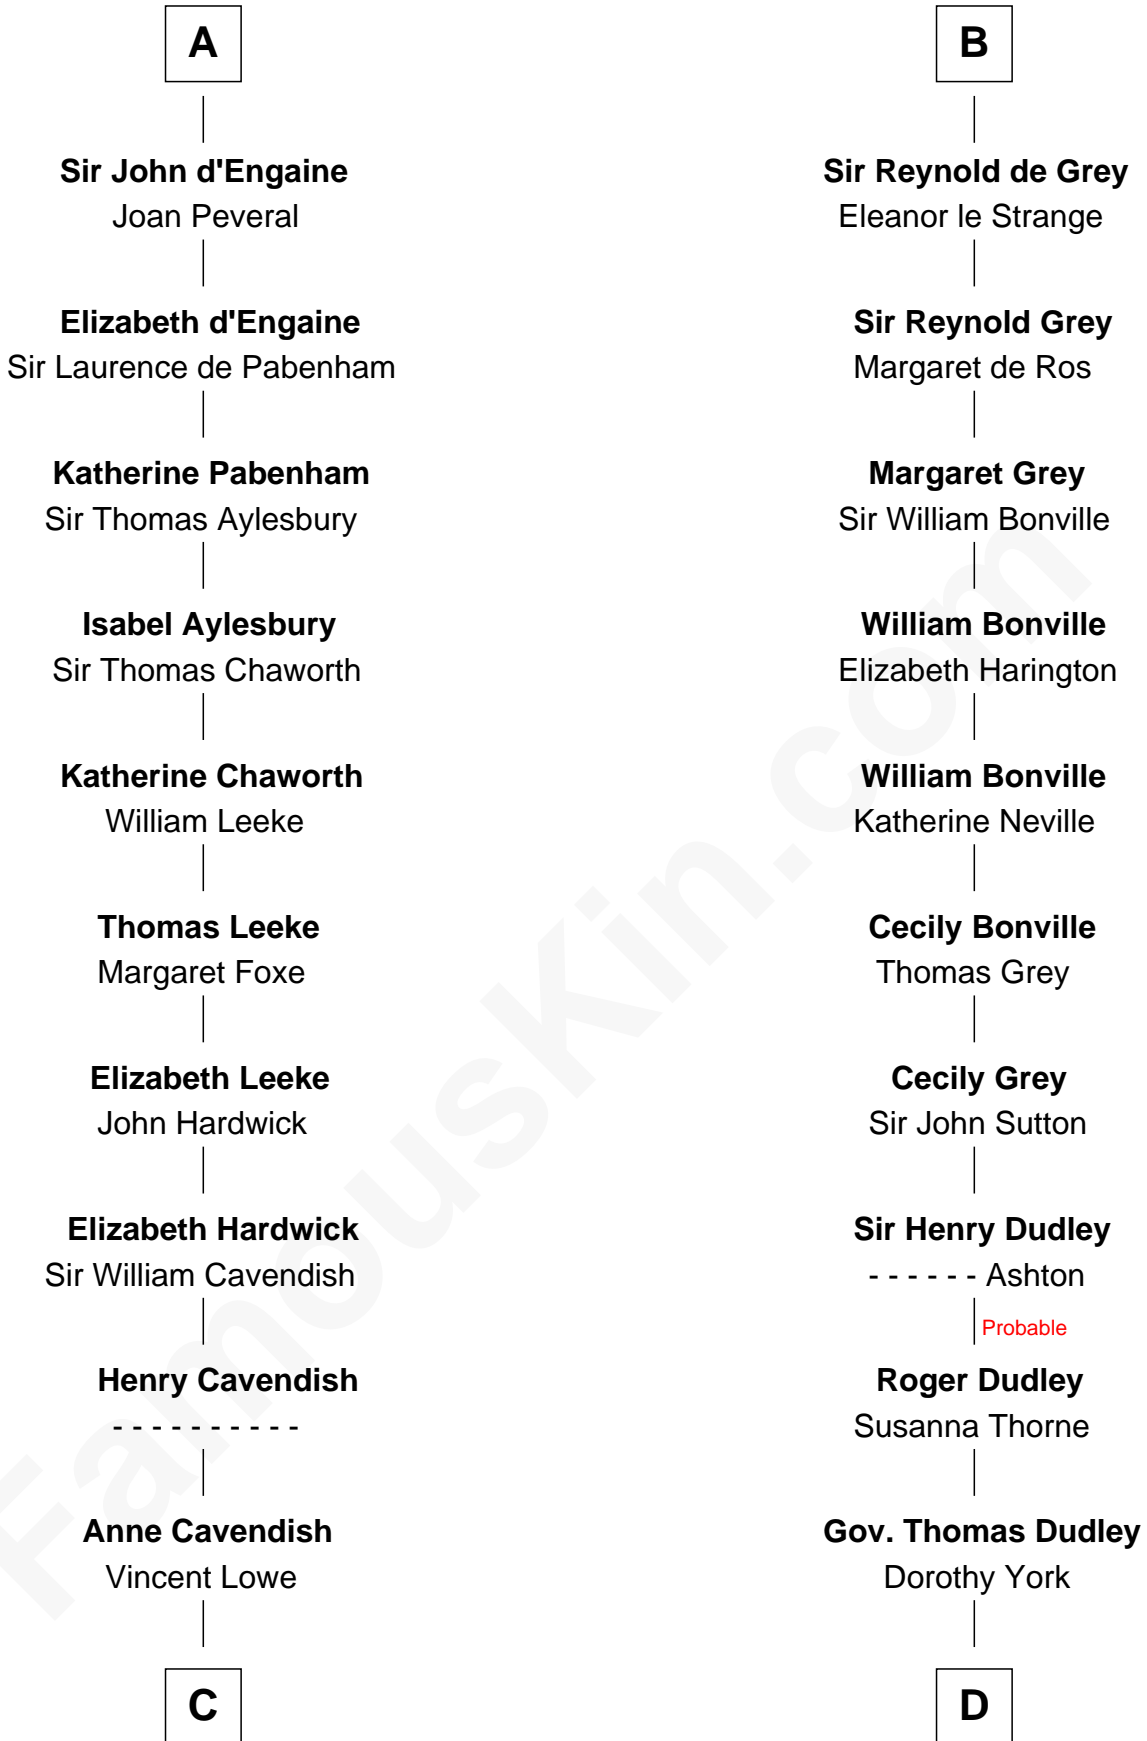

FamousKin.com Relationship Chart of

Daniel Carroll

Signer of the U.S. Constitution

21st cousin of

John Langdon

Signer of the U.S. Constitution

C

Jane Lowe
Col. Henry Sewall

Elizabeth Sewall
William Digges

Anne Digges
Henry Darnall

Eleanor Darnall
Daniel Carroll

Daniel Carroll
Signer of the U.S. Constitution

D

Rev. Samuel Dudley
Elizabeth - - - - -

Elizabeth Dudley
Kinsley Hall