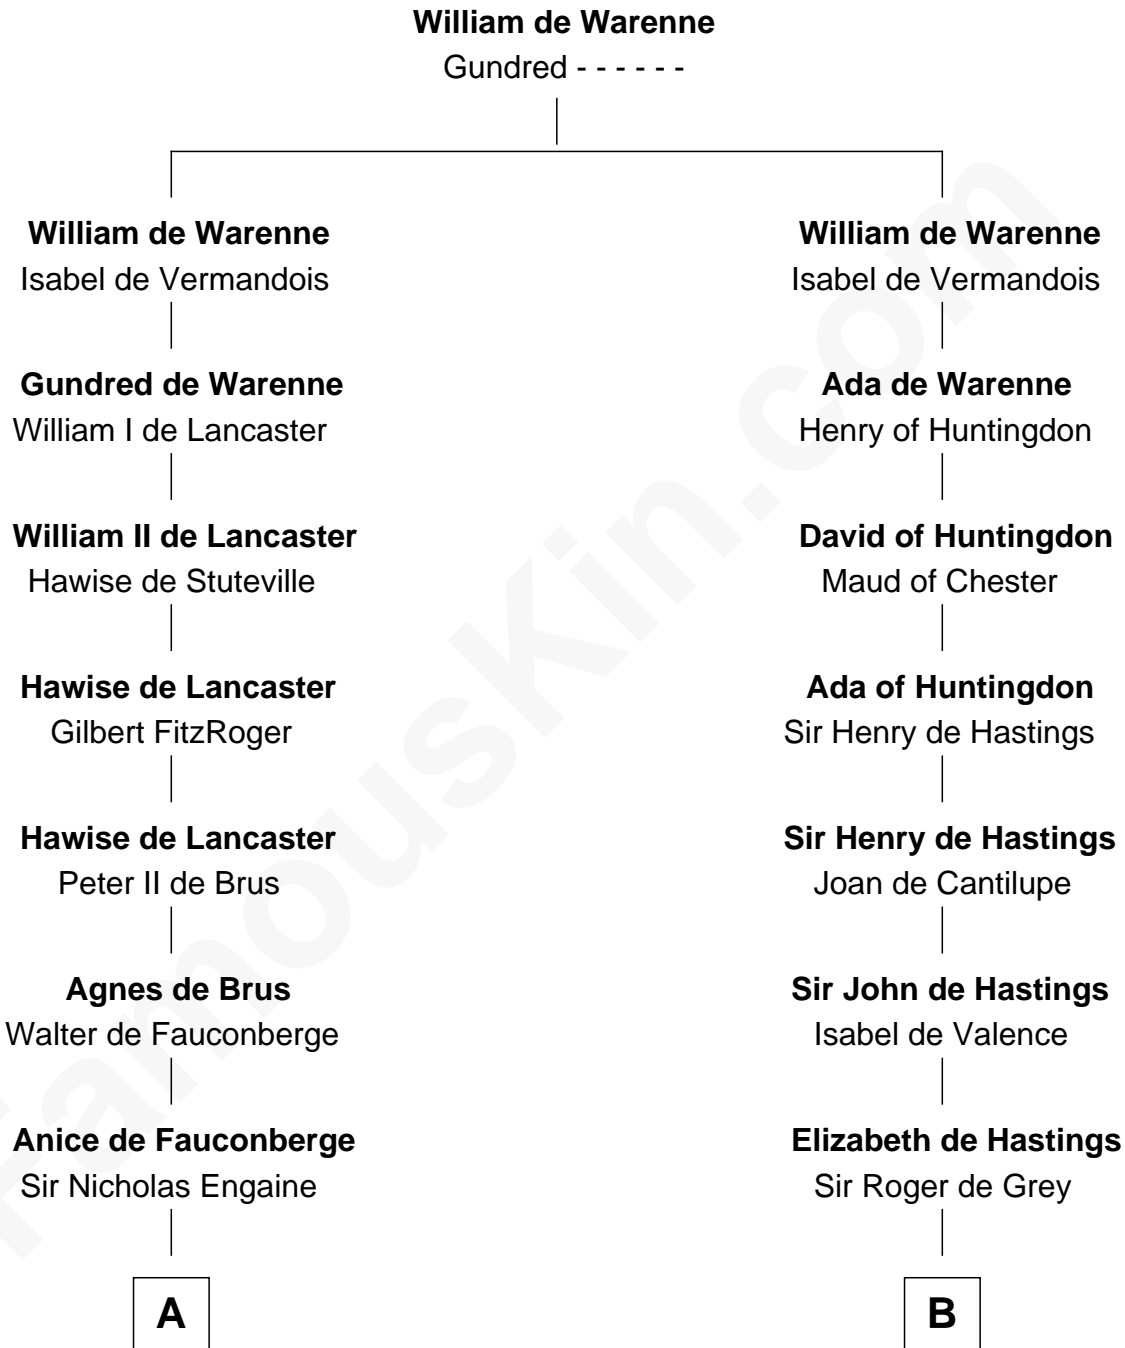

FamousKin.com Relationship Chart of

Daniel Carroll

Signer of the U.S. Constitution

21st cousin of

John Langdon

Signer of the U.S. Constitution

C

Jane Lowe
Col. Henry Sewall

Elizabeth Sewall
William Digges

Anne Digges
Henry Darnall

Eleanor Darnall
Daniel Carroll

Daniel Carroll
Signer of the U.S. Constitution

D

Rev. Samuel Dudley
Elizabeth - - - - -

Elizabeth Dudley
Kinsley Hall