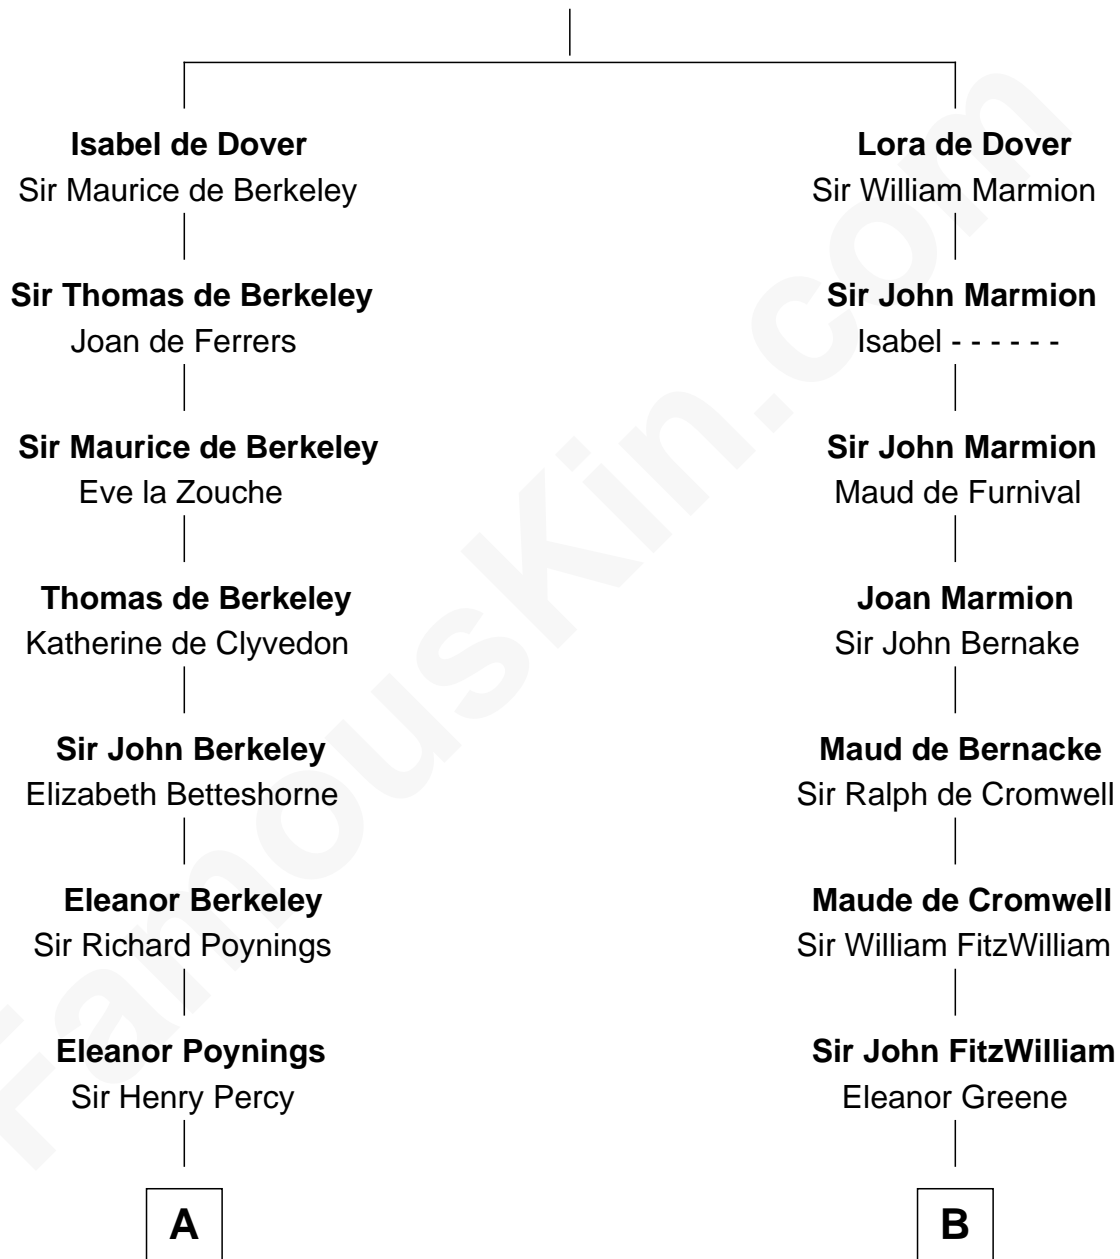

# FamousKin.com Relationship Chart of

**Daniel Carroll**

*Signer of the U.S. Constitution*

17th cousin 1 time removed of

**John Quincy Adams**

*6th U.S. President*

**Sir Richard FitzRoy**

Rose de Dover

**C**

Abigail Quincy Smith

John Adams

John Quincy Adams

*6th U.S. President*

FamousKin.com