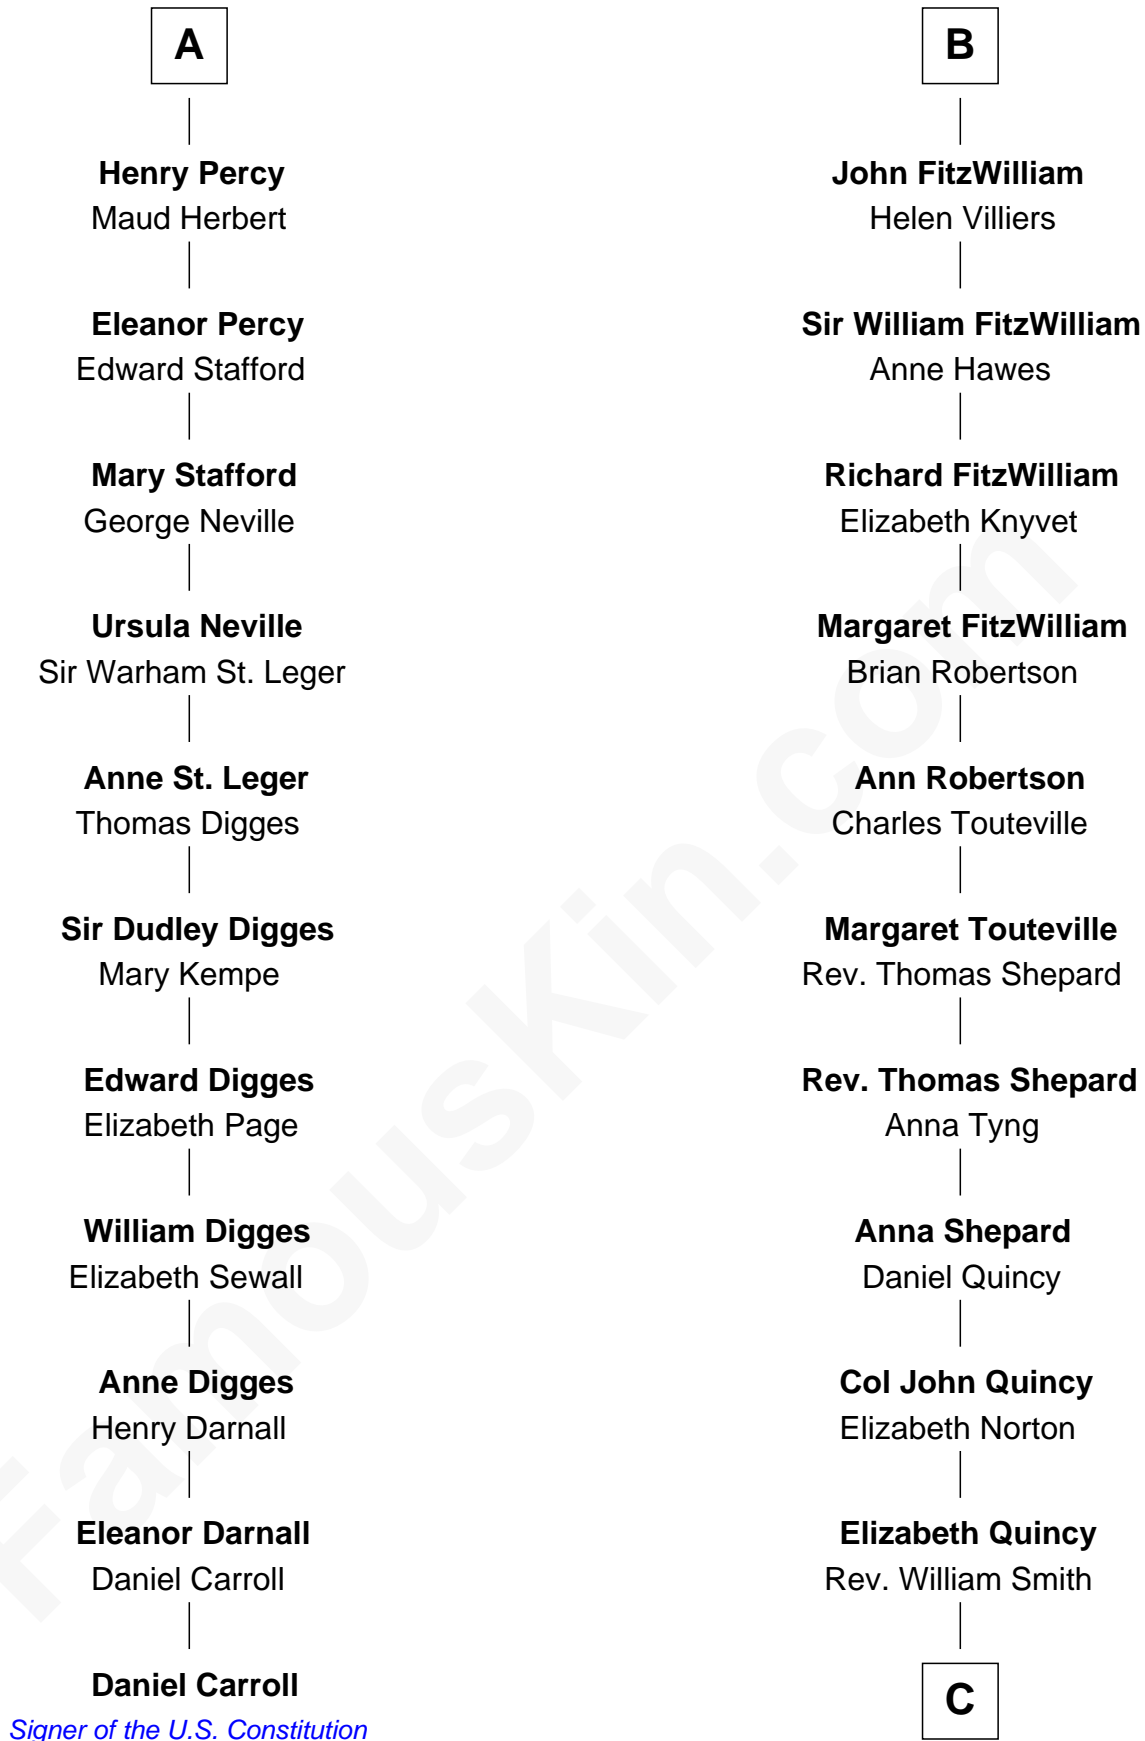

# FamousKin.com Relationship Chart of

**Daniel Carroll**

*Signer of the U.S. Constitution*

17th cousin 1 time removed of

**John Quincy Adams**

*6th U.S. President*

**Sir Richard FitzRoy**

Rose de Dover

**C**

Abigail Quincy Smith

John Adams

John Quincy Adams

*6th U.S. President*

FamousKin.com