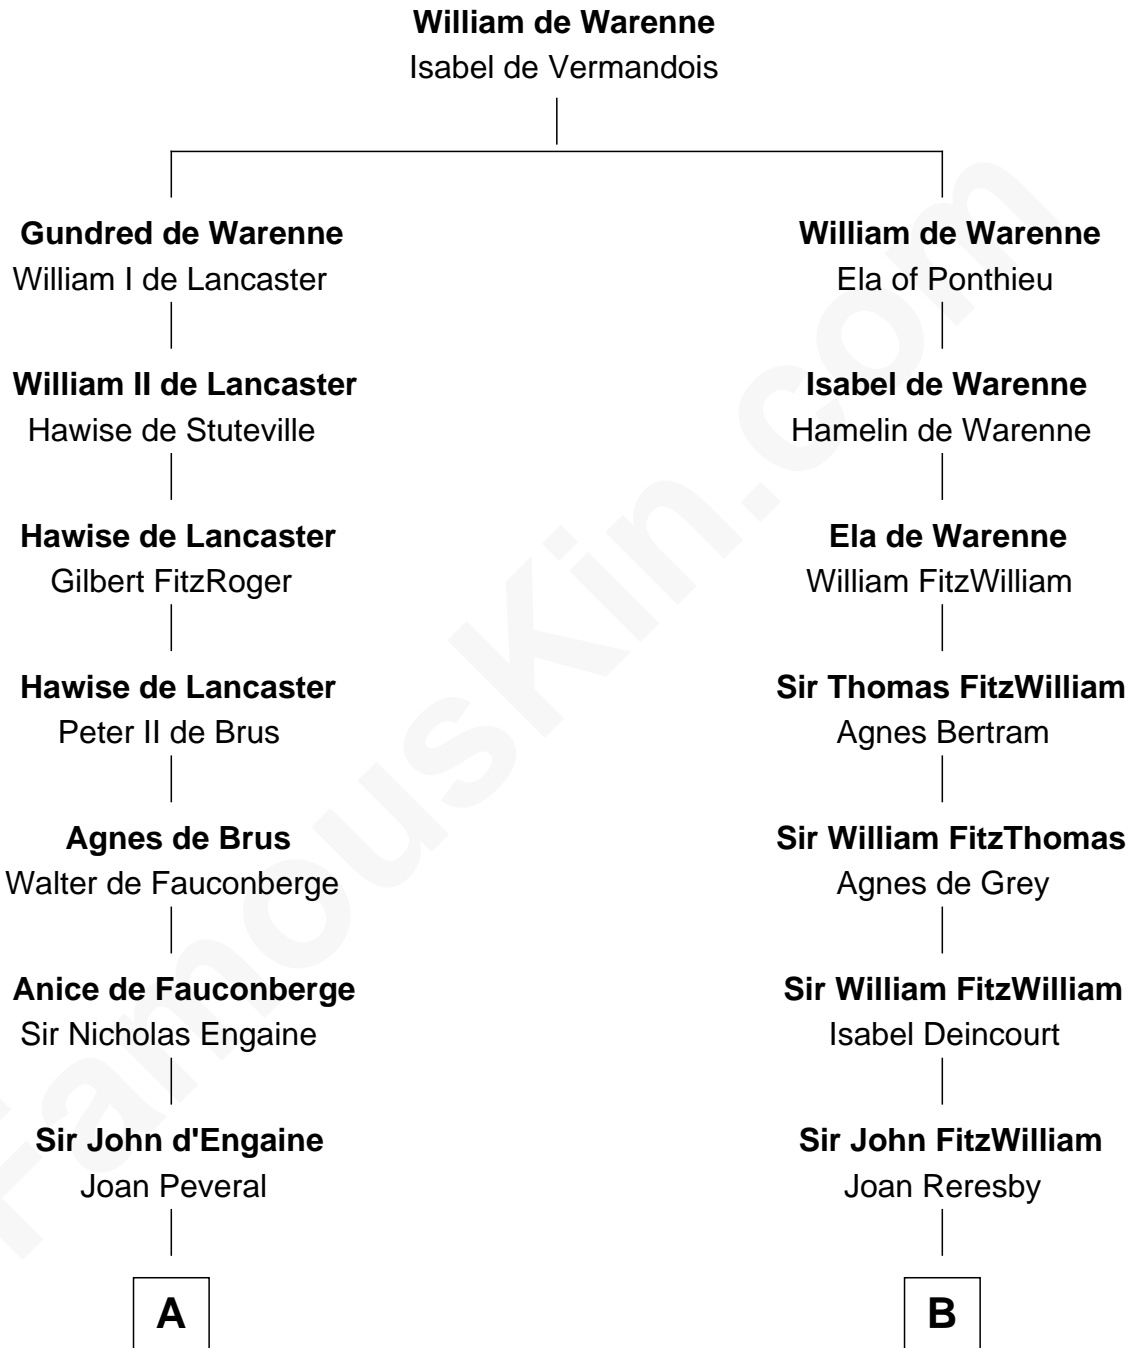

FamousKin.com Relationship Chart of

Daniel Carroll

Signer of the U.S. Constitution

20th cousin 1 time removed of

John Quincy Adams

6th U.S. President

C

Elizabeth Sewall

William Digges

Anne Digges

Henry Darnall

Eleanor Darnall

Daniel Carroll

Daniel Carroll

Signer of the U.S. Constitution

D