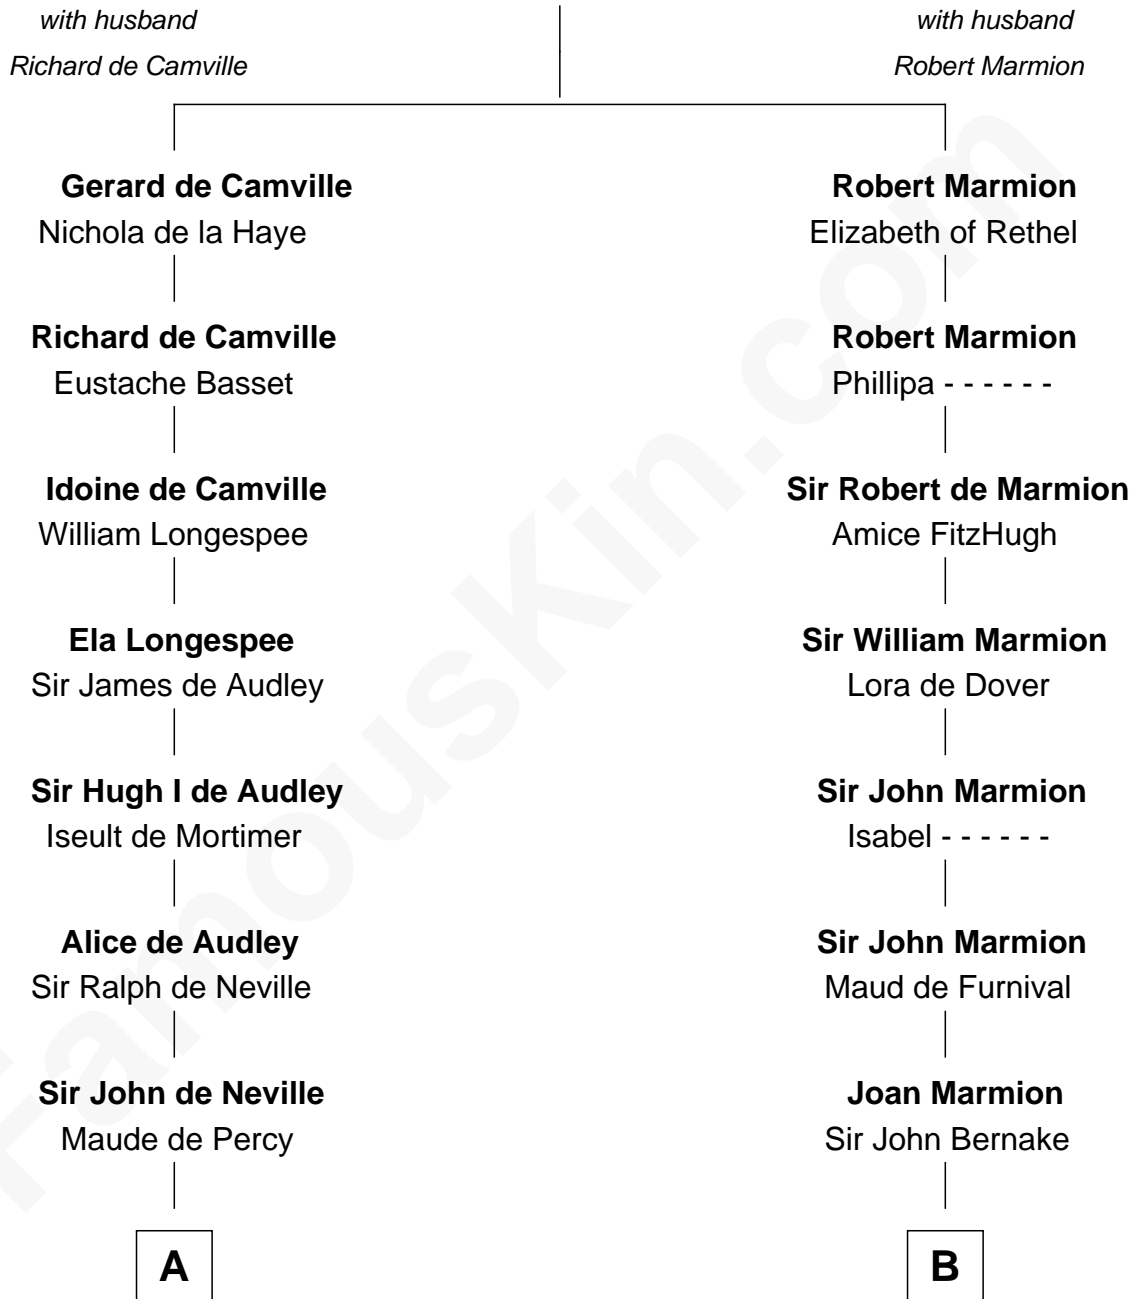

FamousKin.com Relationship Chart of

Daniel Carroll

Signer of the U.S. Constitution

18th cousin 3 times removed of

John Quincy Adams

6th U.S. President

Miliscent of Rethel

C

Eleanor Darnall

Daniel Carroll

Daniel Carroll

Signer of the U.S. Constitution

D

Anna Shepard

Daniel Quincy

Col John Quincy