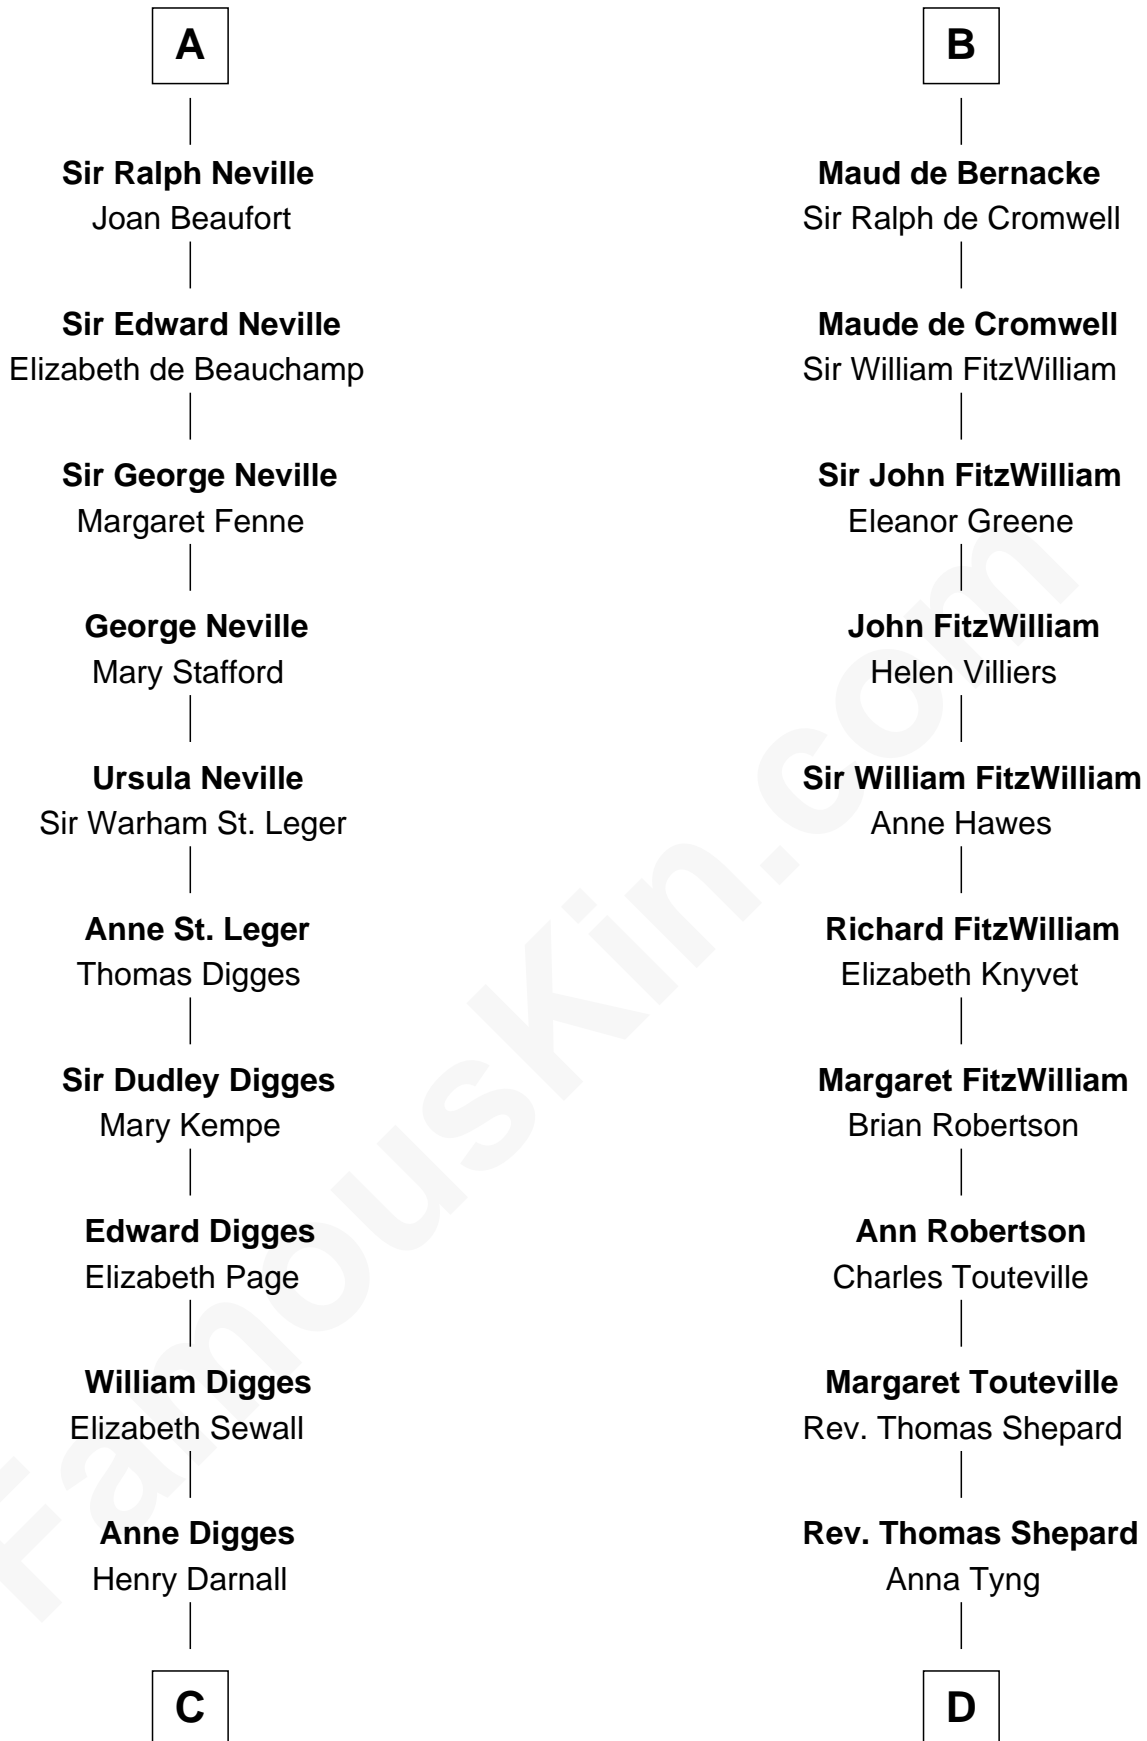

FamousKin.com Relationship Chart of

Daniel Carroll

Signer of the U.S. Constitution

18th cousin 3 times removed of

John Quincy Adams

6th U.S. President

Miliscent of Rethel

C

Eleanor Darnall

Daniel Carroll

Daniel Carroll

Signer of the U.S. Constitution

D

Anna Shepard

Daniel Quincy

Col John Quincy