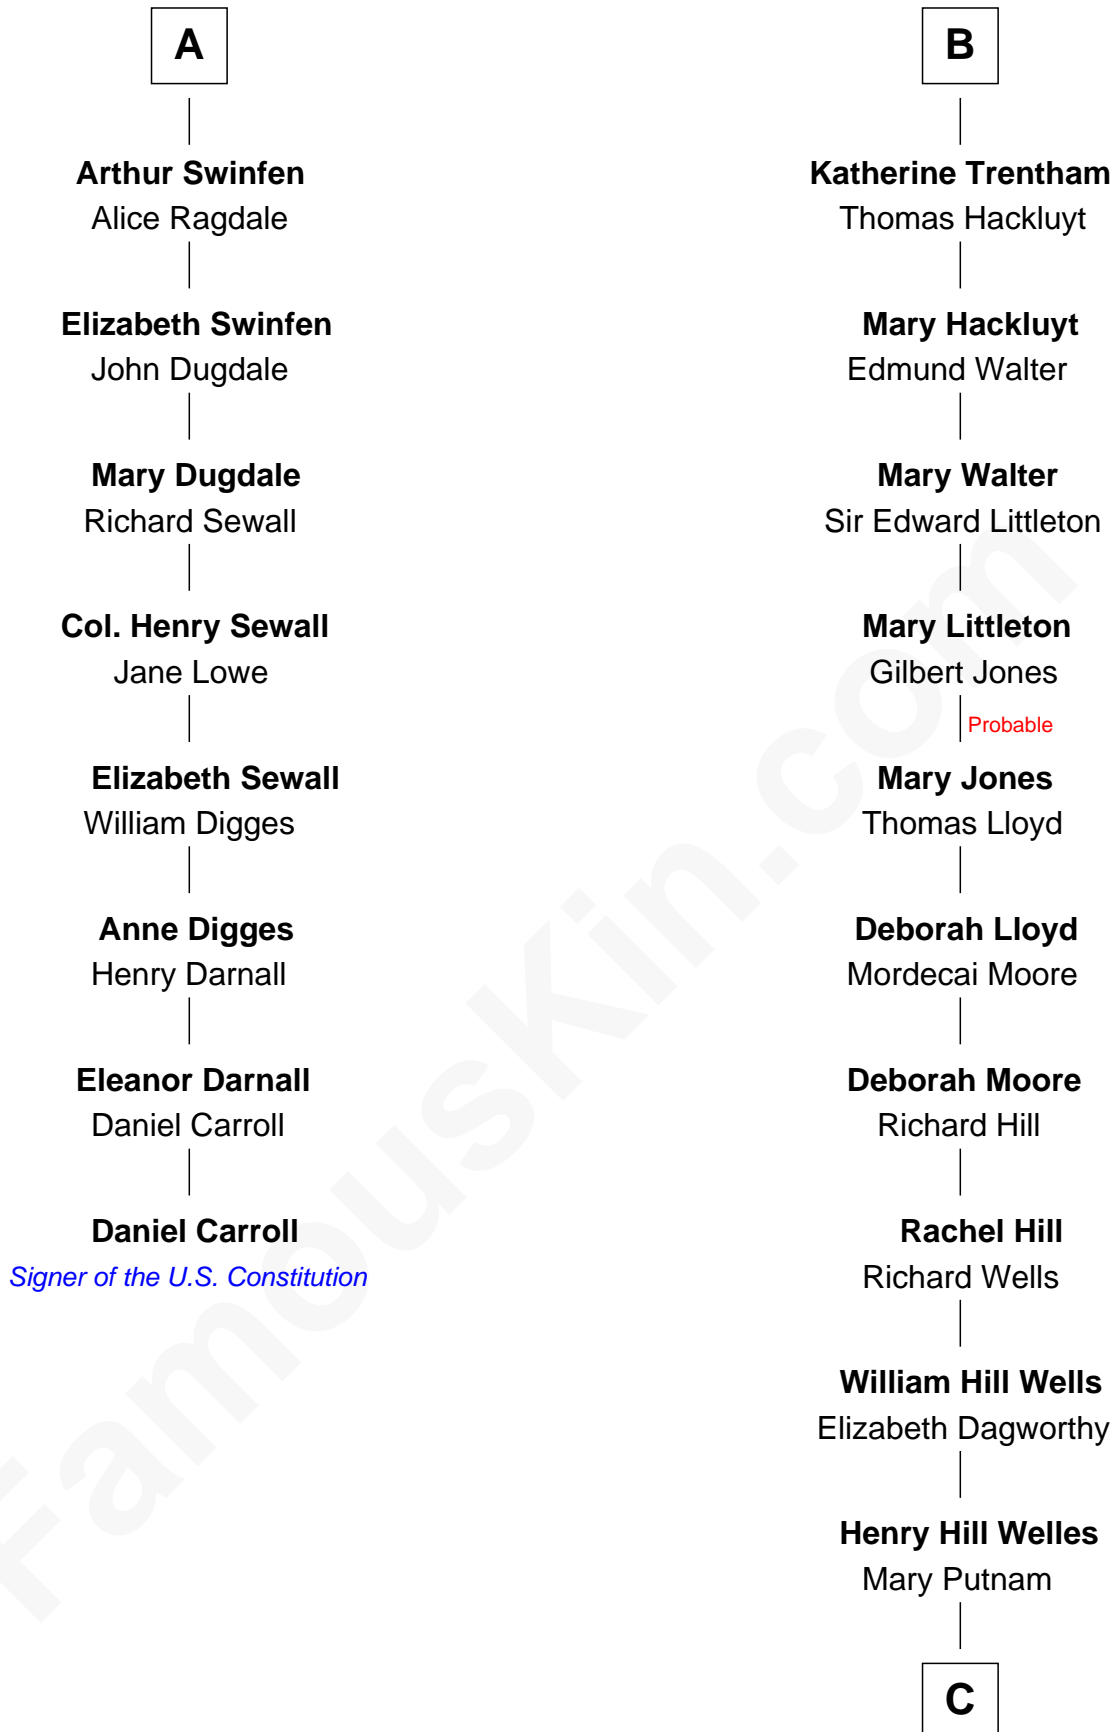

# FamousKin.com Relationship Chart of

**Daniel Carroll**

*Signer of the U.S. Constitution*

14th cousin 5 times removed of

**Orson Welles**

*Radio, Stage, and Movie Actor*

**Ralph de Stafford**

*with wife  
Katherine de Hastang*

**Elizabeth de Stafford**

John de Ferrers

**Robert de Ferrers**

Margaret Despencer

**Sir Edmund Ferrers**

Ellen Roche

**Sir William Ferrers**

Elizabeth Belknap

**Anne Ferrers**

Sir Walter Devereux

**Elizabeth Devereux**

Sir Richard Corbet

**Elizabeth Corbet**

Thomas Trentham

**B**

**C**