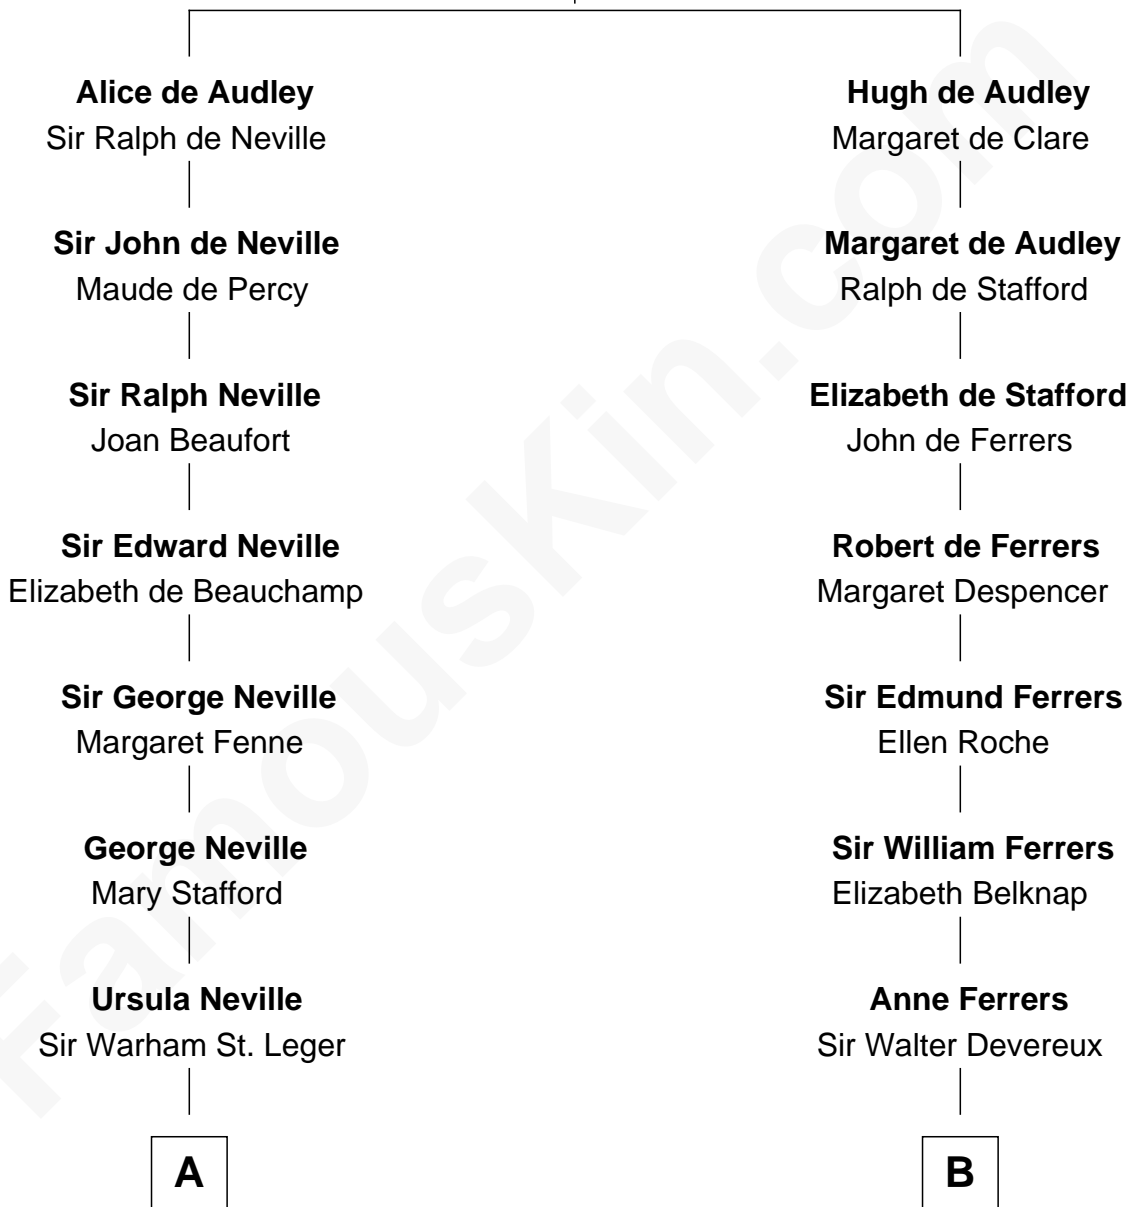

# FamousKin.com Relationship Chart of

**Daniel Carroll**

*Signer of the U.S. Constitution*

13th cousin 8 times removed of

**Orson Welles**

*Radio, Stage, and Movie Actor*

**Sir Hugh I de Audley**

Iseult de Mortimer

**C**

**William Hill Wells**  
Elizabeth Dagworthy

**Henry Hill Welles**  
Mary Putnam

**Richard Jones Welles**  
Mary Blanche Head

**Richard Head Welles**  
Beatrice Ives

**Orson Welles**  
*Radio, Stage, and Movie Actor*