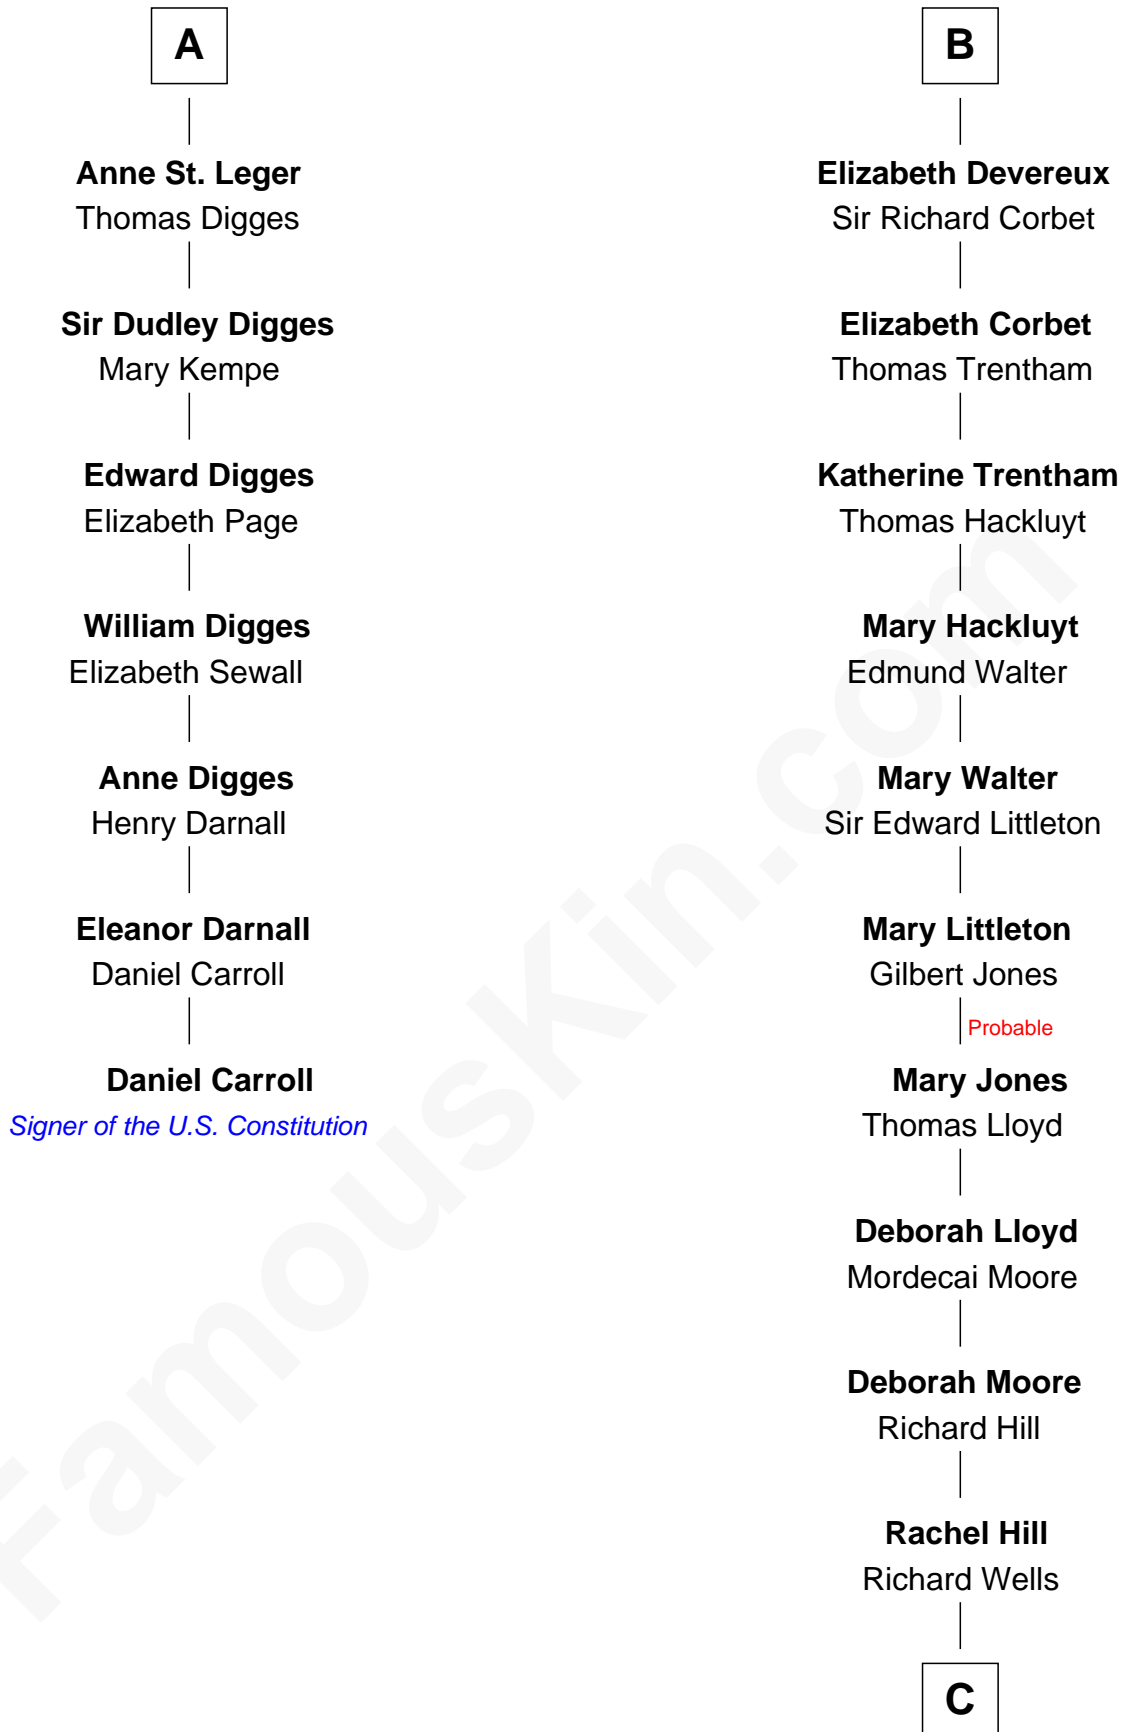

# FamousKin.com Relationship Chart of

**Daniel Carroll**

*Signer of the U.S. Constitution*

13th cousin 8 times removed of

**Orson Welles**

*Radio, Stage, and Movie Actor*

**Sir Hugh I de Audley**

Iseult de Mortimer

**C**

**William Hill Wells**  
Elizabeth Dagworthy

**Henry Hill Welles**  
Mary Putnam

**Richard Jones Welles**  
Mary Blanche Head

**Richard Head Welles**  
Beatrice Ives

**Orson Welles**  
*Radio, Stage, and Movie Actor*