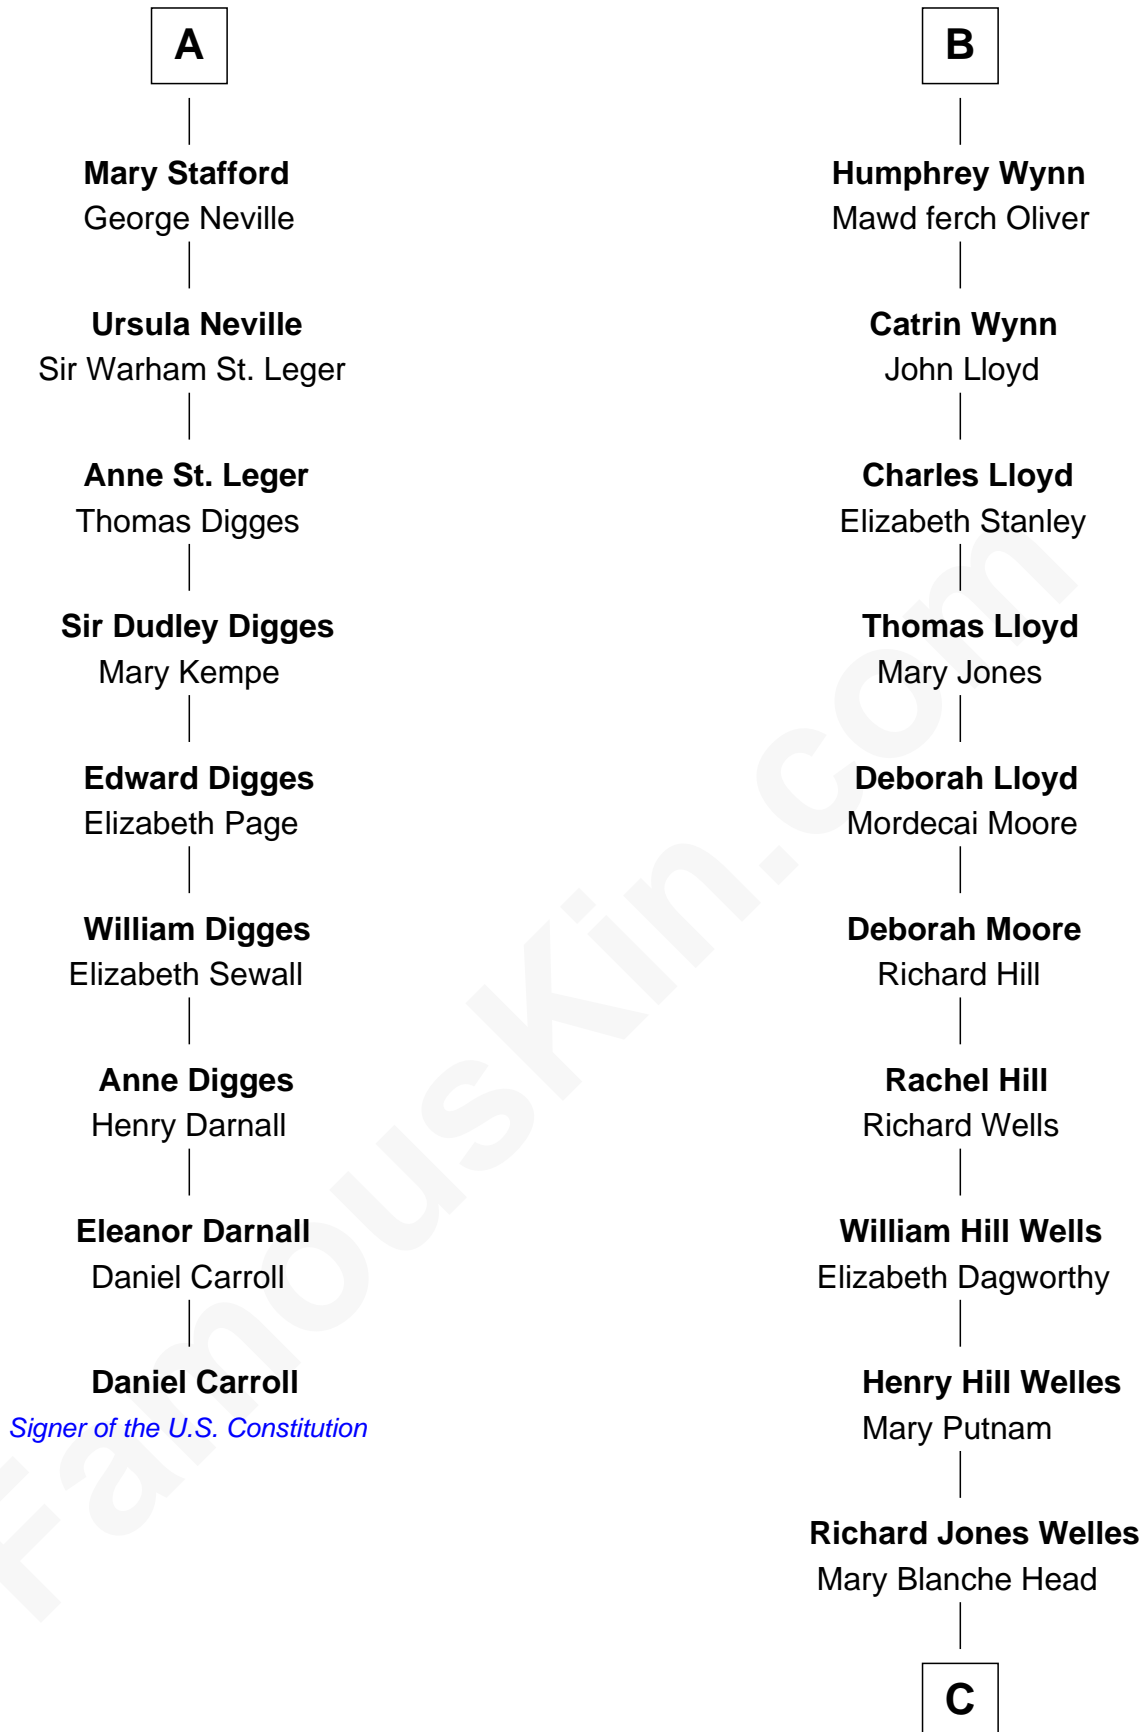

FamousKin.com Relationship Chart of

Daniel Carroll

Signer of the U.S. Constitution

15th cousin 3 times removed of

Orson Welles

Radio, Stage, and Movie Actor

C

|
Richard Head Welles