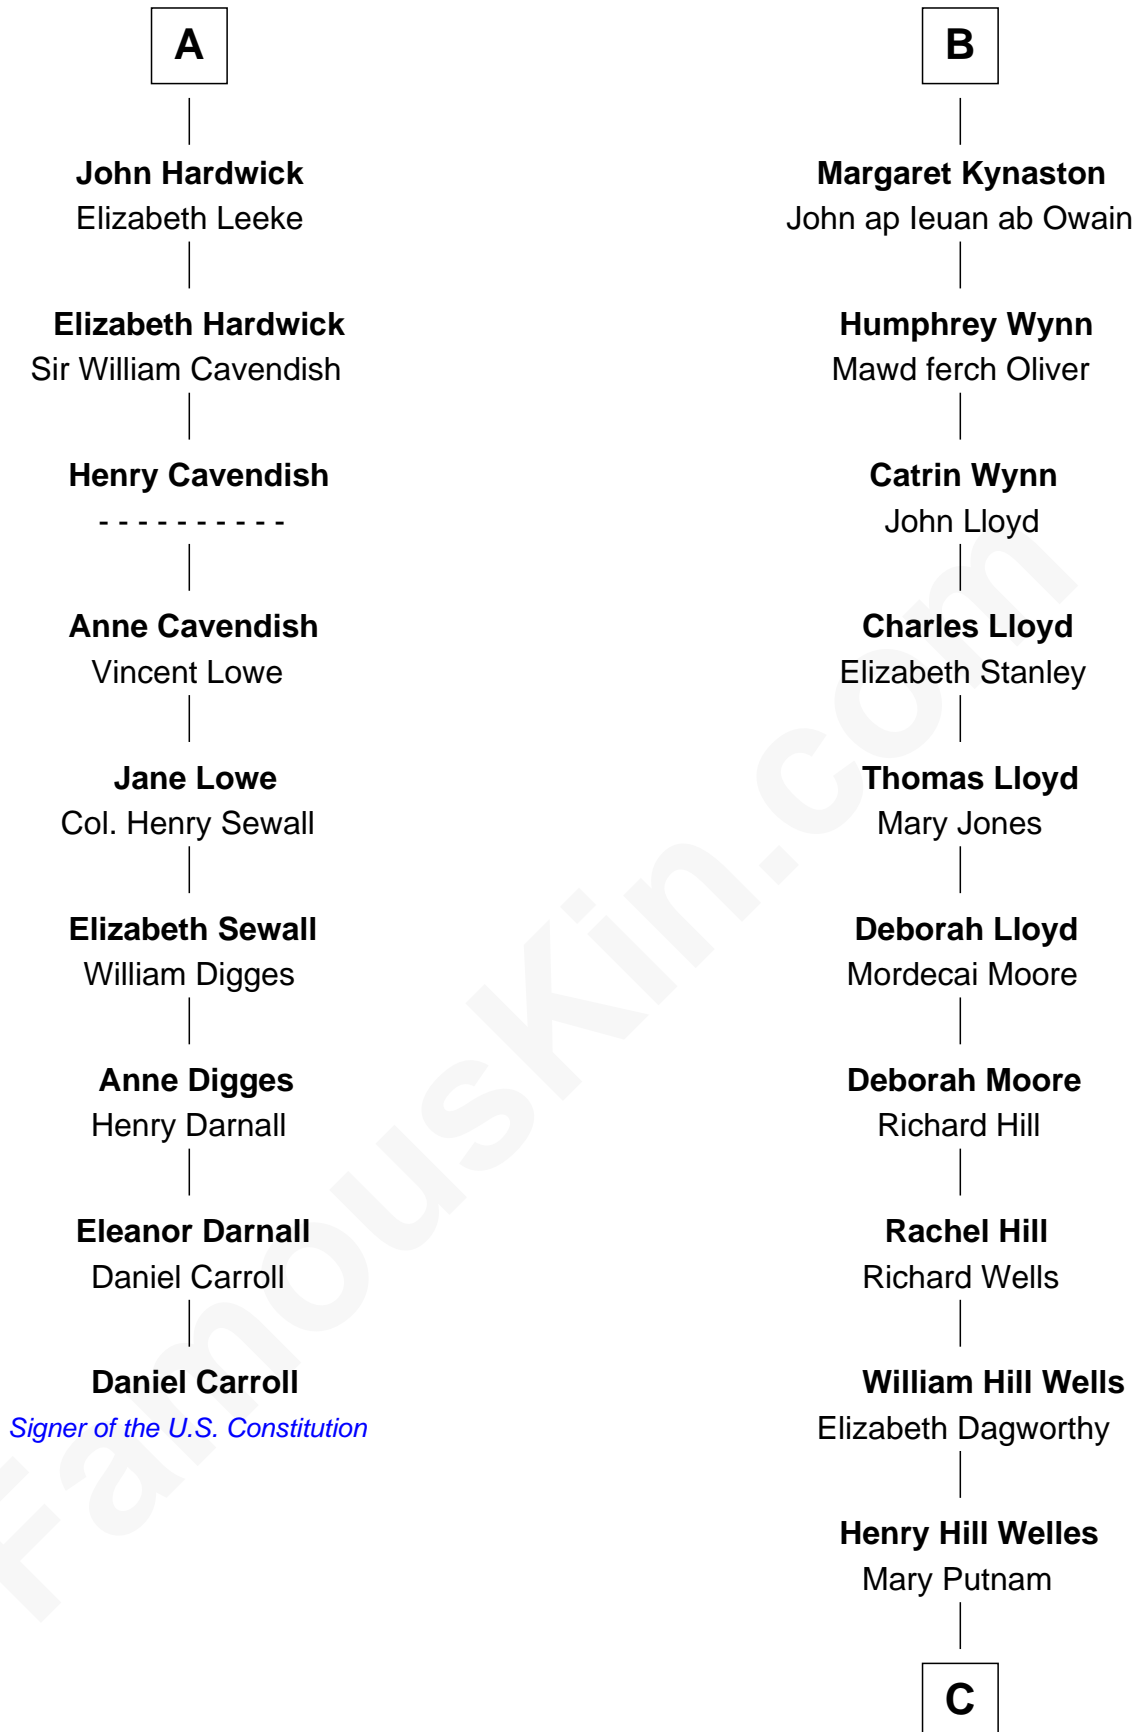

# FamousKin.com Relationship Chart of

**Daniel Carroll**

*Signer of the U.S. Constitution*

15th cousin 4 times removed of

**Orson Welles**

*Radio, Stage, and Movie Actor*

**C**

Richard Jones Welles

Mary Blanche Head

Richard Head Welles

Beatrice Ives

**Orson Welles**

*Radio, Stage, and Movie Actor*

FamousKin.com