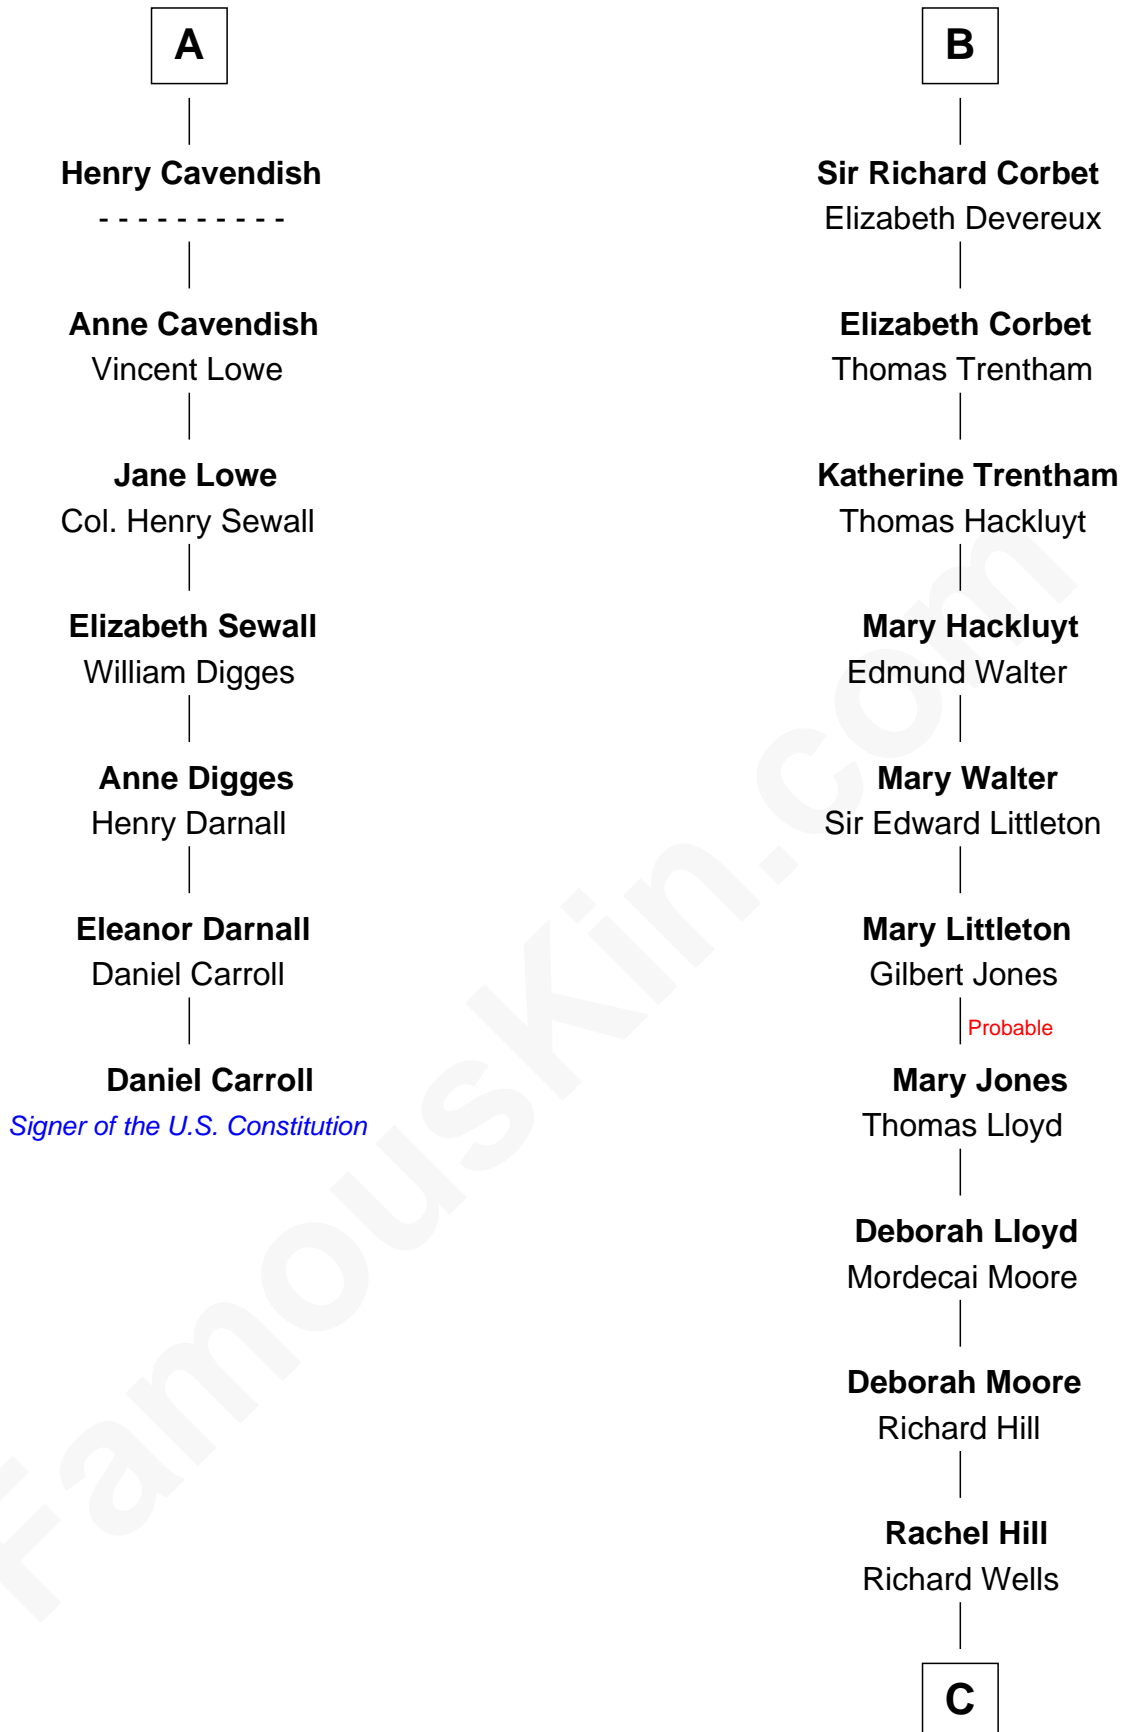

# FamousKin.com Relationship Chart of

**Daniel Carroll**

*Signer of the U.S. Constitution*

13th cousin 8 times removed of

**Orson Welles**

*Radio, Stage, and Movie Actor*

**Sir Gilbert Talbot**

Pernel le Boteler

**Sir Richard Talbot**

Ankaret le Strange

**Mary Talbot**

Sir Thomas Greene

**Sir Thomas Greene**

Marine Bellers

**Anne Greene**

Sir Thomas Pinchbeck

Sir Henry de Grey

**Richard Grey**

Blanche de la Vache

**Alice Grey**

Sir William Burley

**Elizabeth Burley**

Sir John Hopton

**Sir Walter Hopton**

Joan Mortimer

**Sir Thomas Hopton**

Eleanor Lucy

**Elizabeth Hopton**

Sir Roger Corbet

**B**

**C**

**William Hill Wells**  
Elizabeth Dagworthy