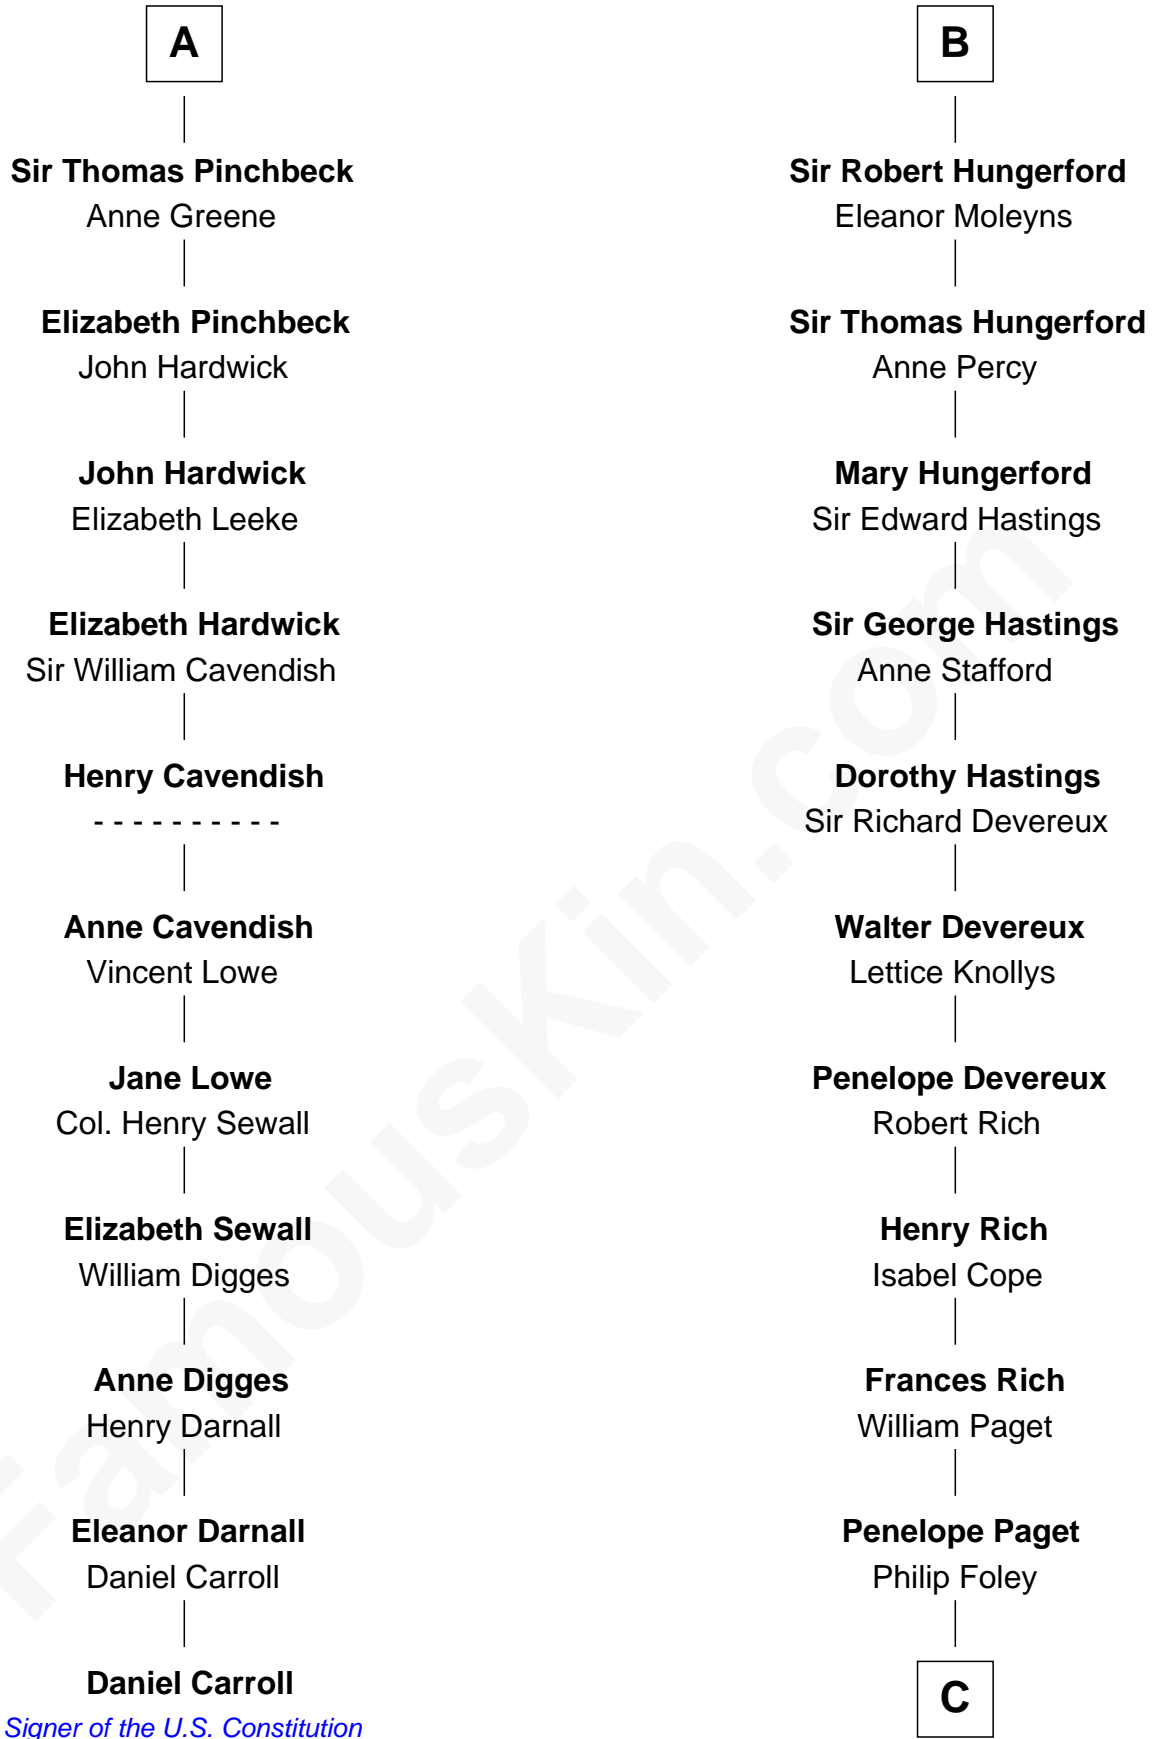

FamousKin.com Relationship Chart of

Daniel Carroll

Signer of the U.S. Constitution

17th cousin 4 times removed of

Charles Darwin

Theory of Evolution

Alexander Comyn

Elisabeth de Quincy

C

—
Paul Foley
Elizabeth Turton

—
Penelope Foley
Charles Howard

—
Mary Howard
Erasmus Darwin

—
Dr. Robert Waring Darwin
Susanna Wedgwood

—
Charles Darwin
Theory of Evolution

FamousKin.com