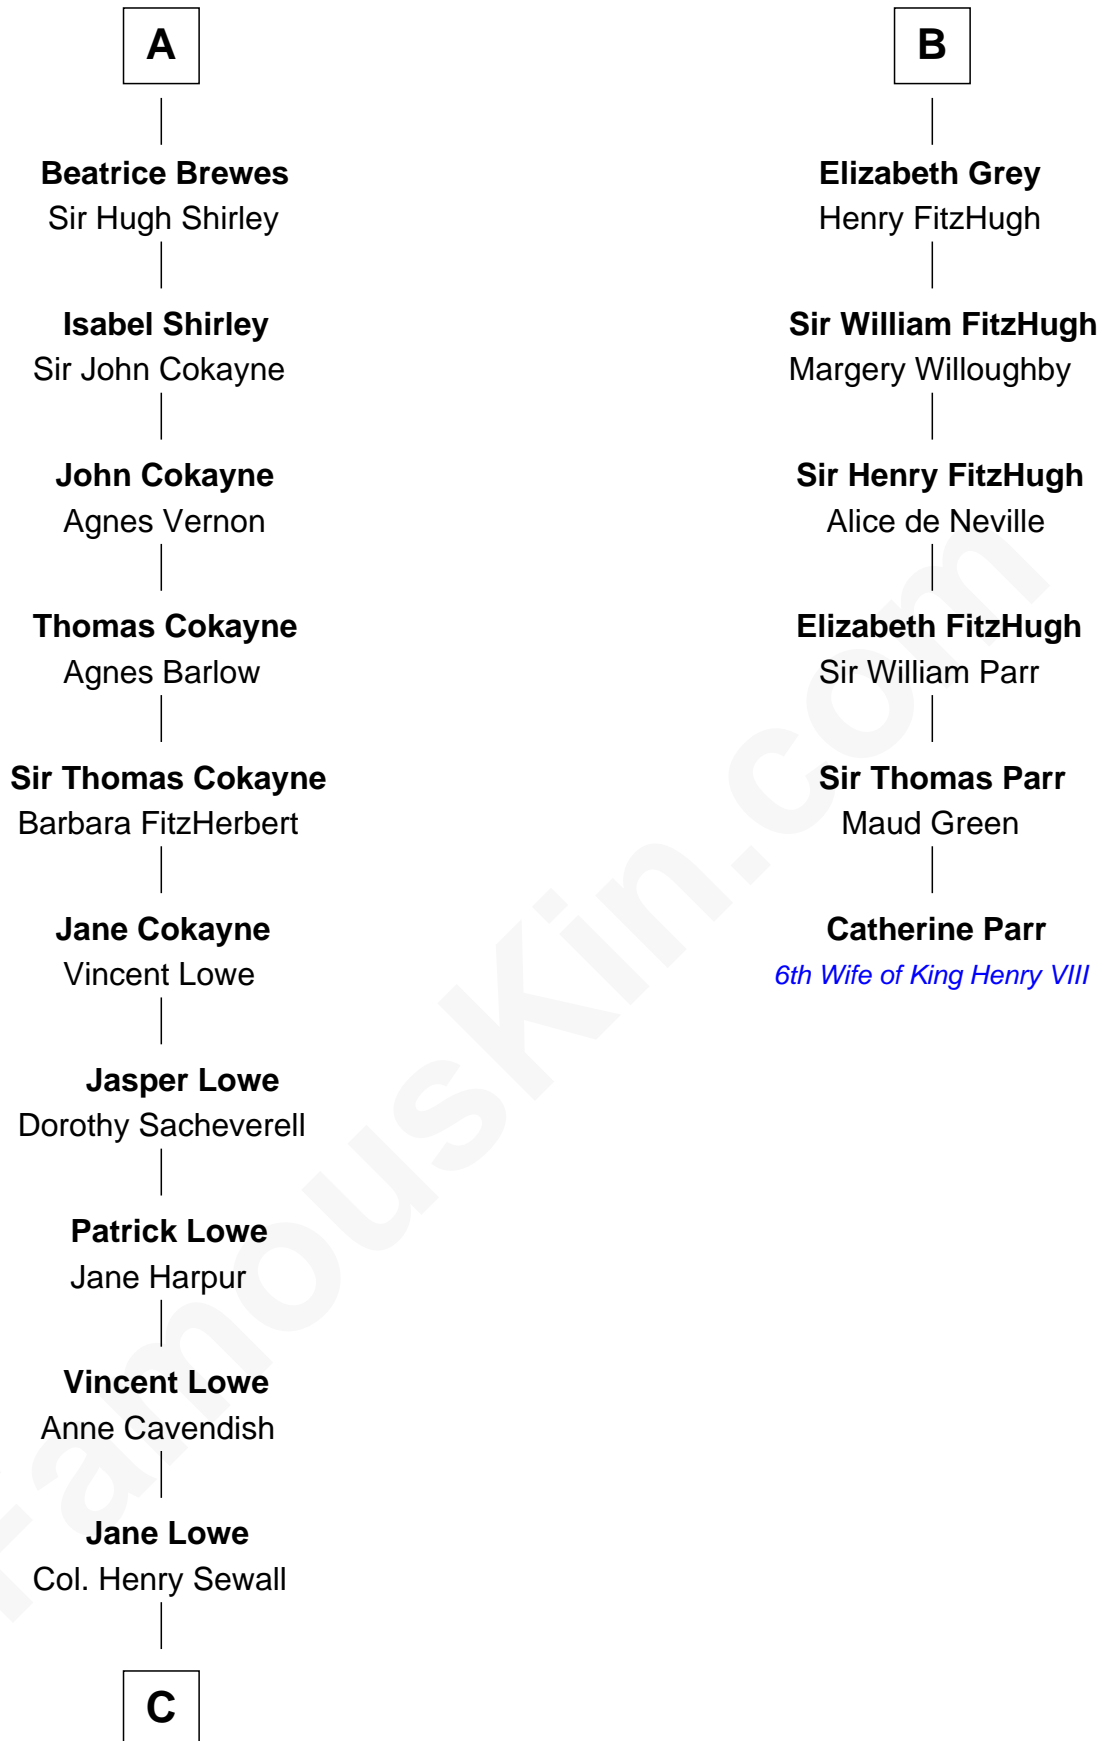

## Relationship Chart of

### Daniel Carroll

*Signer of the U.S. Constitution*

12th cousin 8 times removed of

### Catherine Parr

*6th Wife of King Henry VIII*

**Robert Fitzrichard**

Maud de St. Liz

**C**

—  
**Elizabeth Sewall**

William Digges

—  
**Anne Digges**