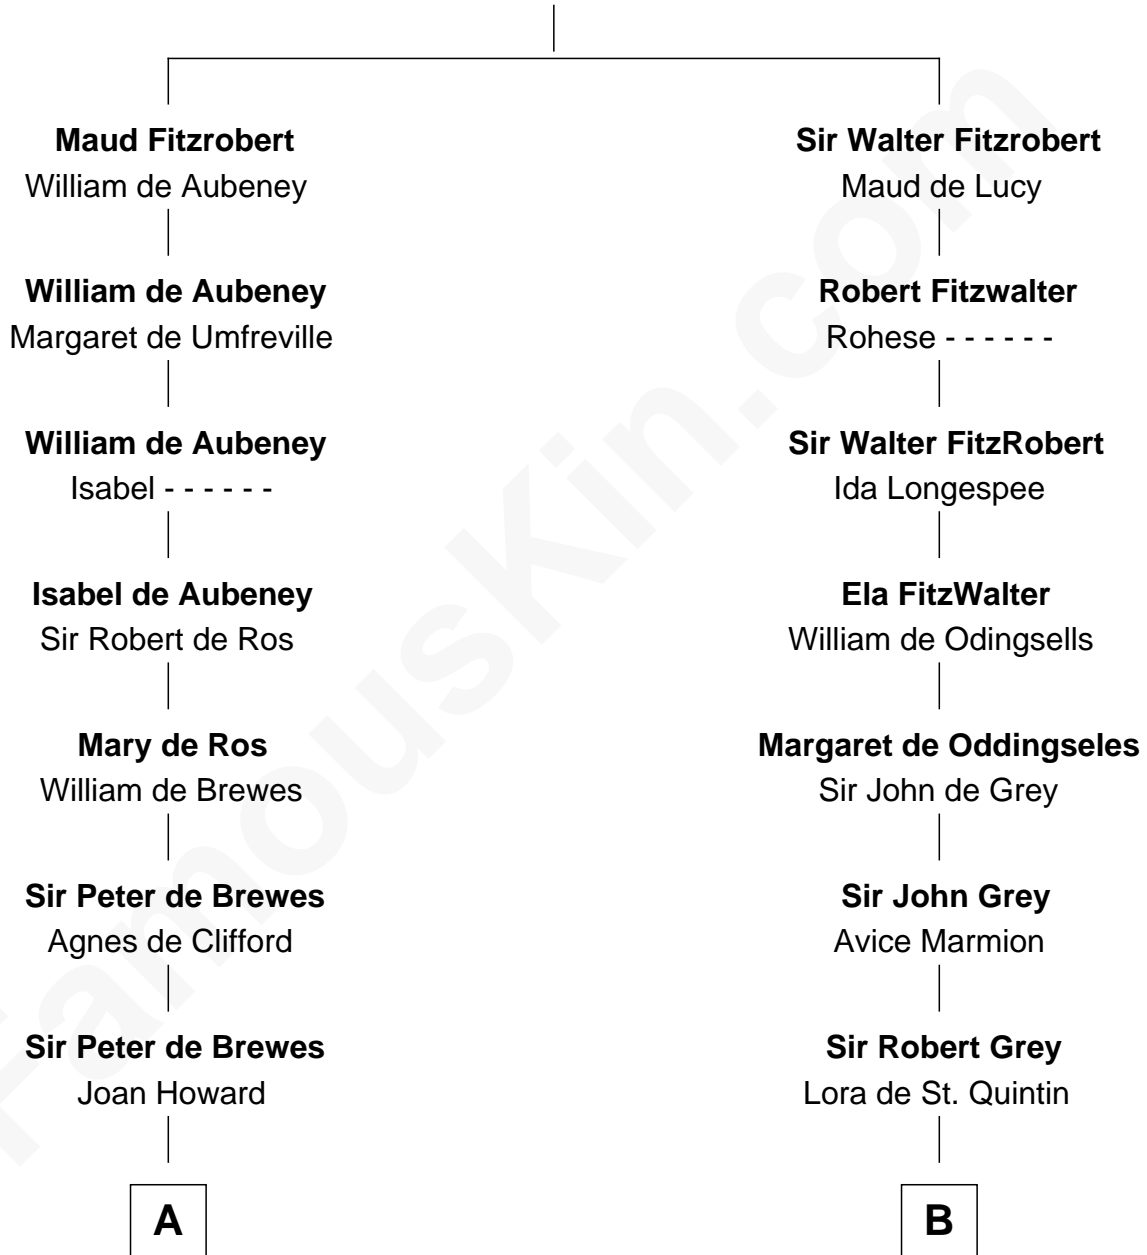

## Relationship Chart of

### Daniel Carroll

*Signer of the U.S. Constitution*

12th cousin 8 times removed of

### Catherine Parr

*6th Wife of King Henry VIII*

**Robert Fitzrichard**

Maud de St. Liz

**C**

—  
**Elizabeth Sewall**

William Digges

—  
**Anne Digges**