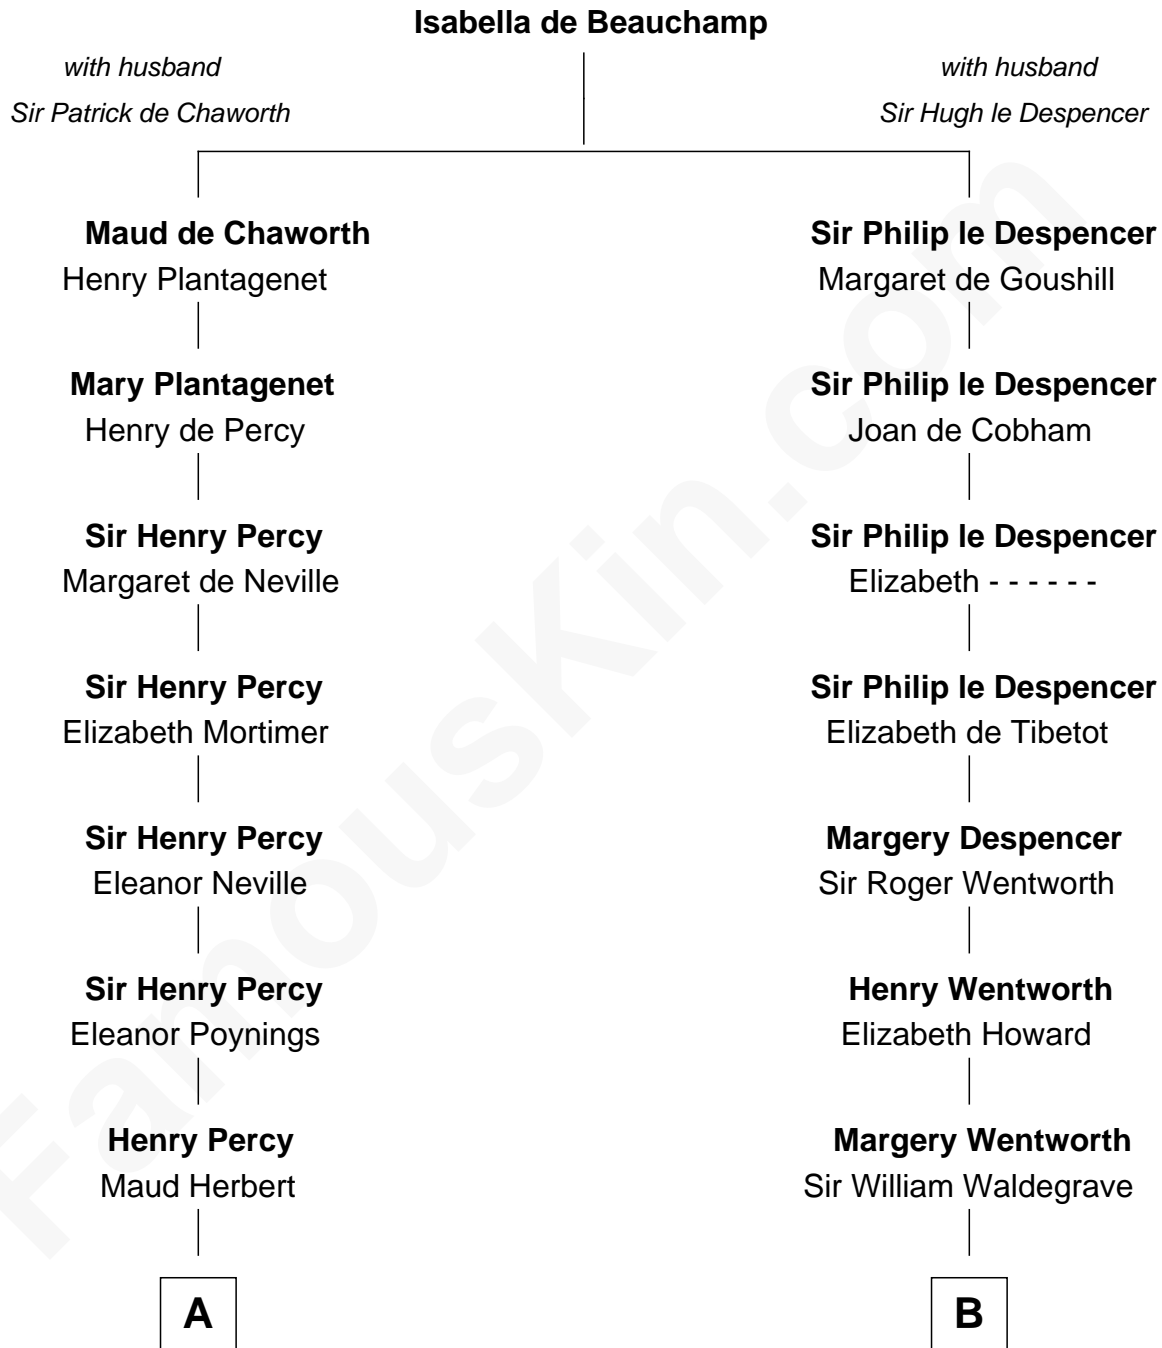

FamousKin.com Relationship Chart of

Daniel Carroll

Signer of the U.S. Constitution

16th cousin 5 times removed of

Jake Gyllenhaal

Movie Actor

C

Anders Leonard Gyllenhaal

Selma Amanda Nelson

Leonard Ephraim Gyllenhaal

Philo Pendleton

Hugh Anders Gyllenhaal

Virginia Lowrie Childs

Stephen Roark Gyllenhaal

Naomi Achs

Jake Gyllenhaal