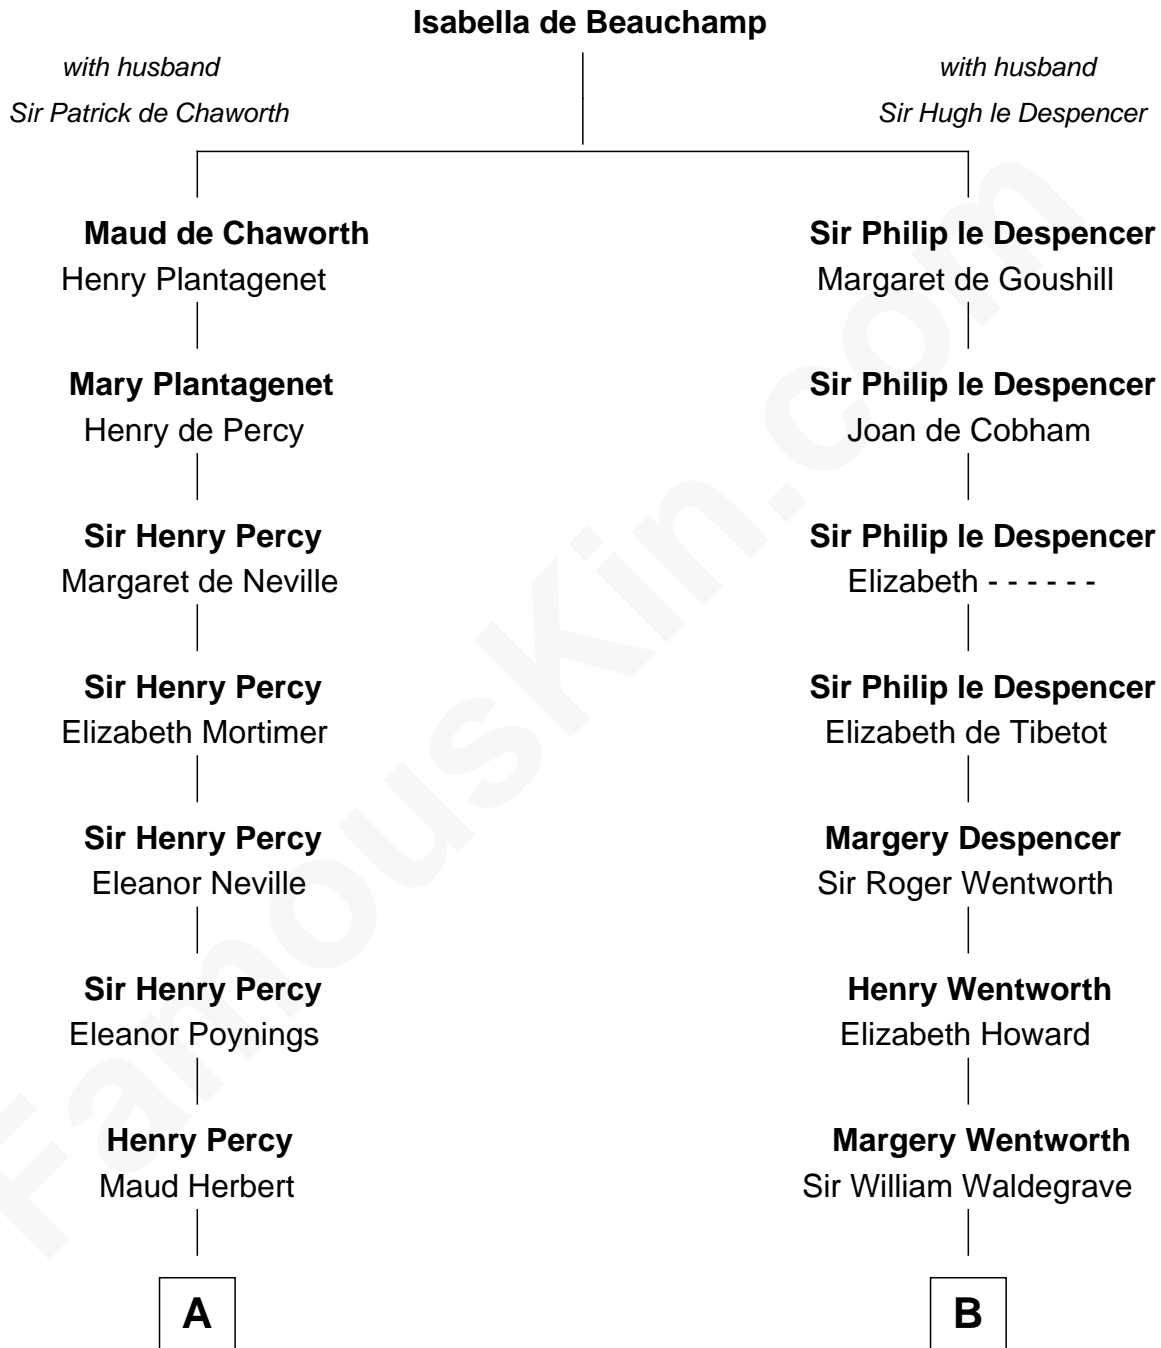

FamousKin.com Relationship Chart of

Daniel Carroll

Signer of the U.S. Constitution

16th cousin 5 times removed of

Maggie Gyllenhaal

Movie Actress

C

Anders Leonard Gyllenhaal

Selma Amanda Nelson

Leonard Ephraim Gyllenhaal

Philo Pendleton

Hugh Anders Gyllenhaal

Virginia Lowrie Childs

Stephen Roark Gyllenhaal

Naomi Achs

Maggie Gyllenhaal

Movie Actress