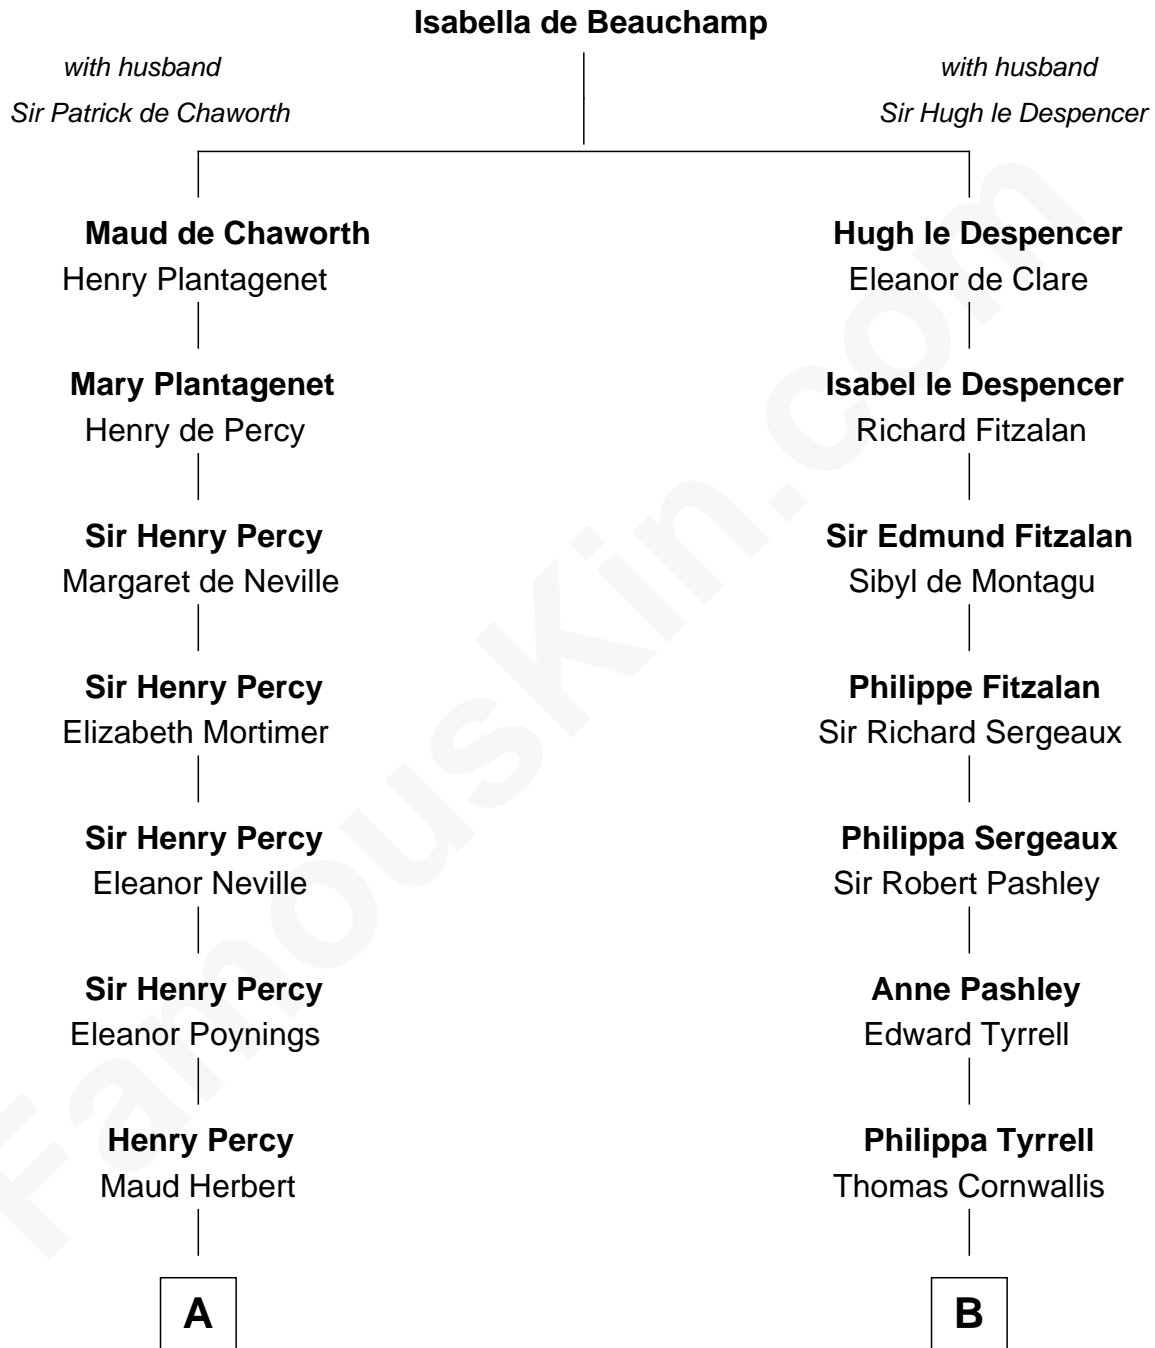

FamousKin.com

Relationship Chart of

Daniel Carroll

Signer of the U.S. Constitution

16th cousin 3 times removed of

General James Longstreet

Confederate Army - U.S. Civil War

C

Hannah FitzRandolph

William Longstreet

James Longstreet

Mary Anna Dent

General James Longstreet

Confederate Army - U.S. Civil War

FamousKin.com