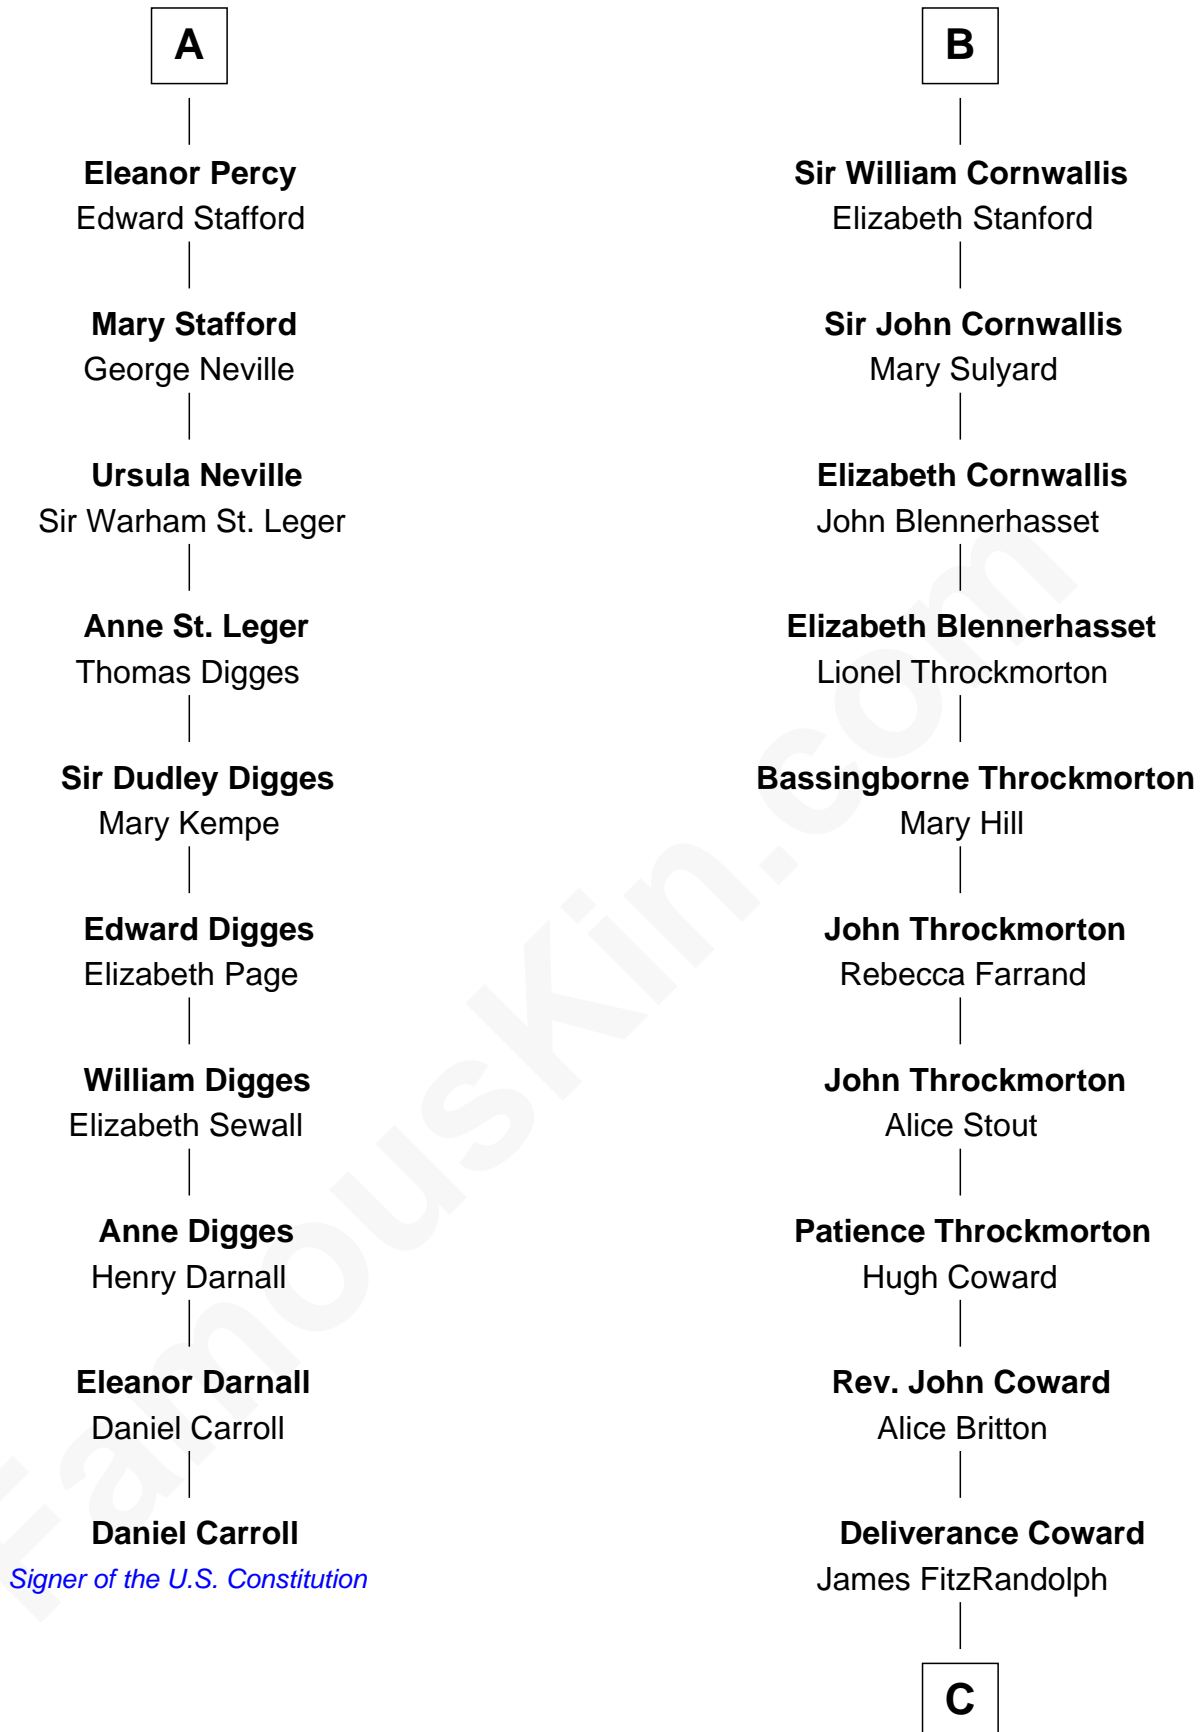

FamousKin.com

Relationship Chart of

Daniel Carroll

Signer of the U.S. Constitution

16th cousin 3 times removed of

General James Longstreet

Confederate Army - U.S. Civil War

C

Hannah FitzRandolph

William Longstreet

James Longstreet

Mary Anna Dent

General James Longstreet

Confederate Army - U.S. Civil War

FamousKin.com