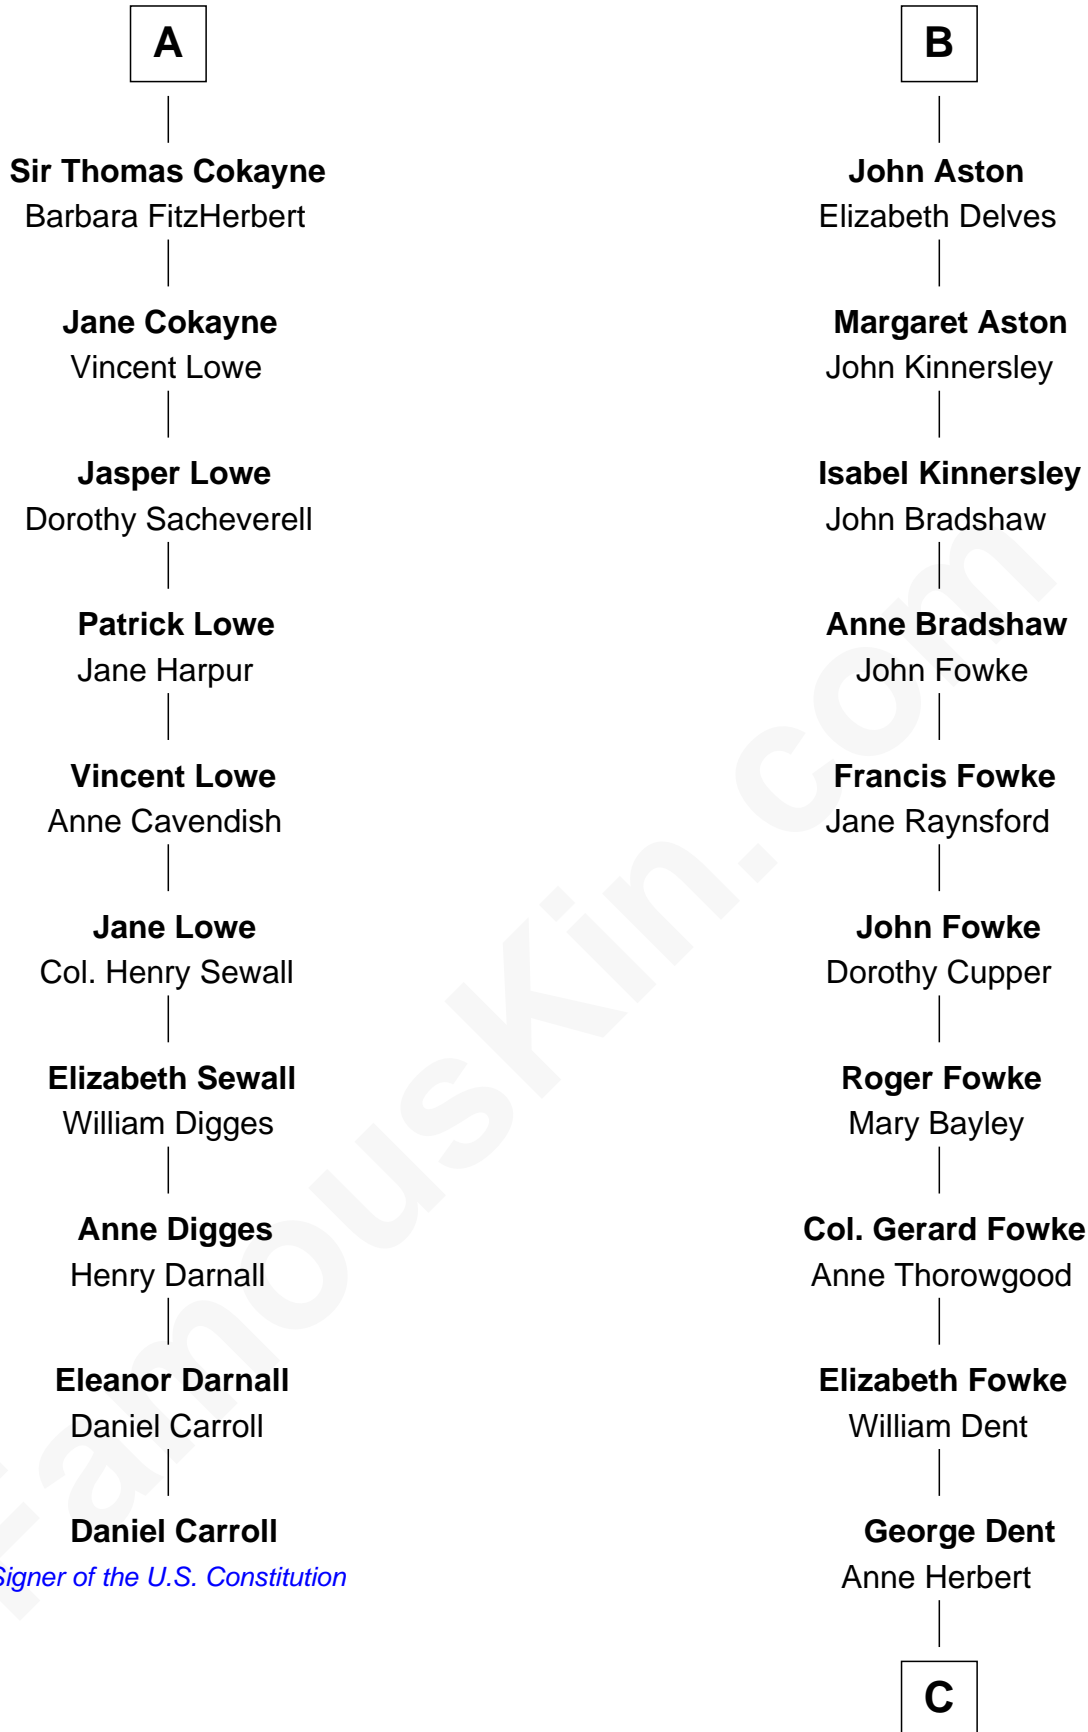

### Daniel Carroll

*Signer of the U.S. Constitution*

16th cousin 4 times removed of

### General James Longstreet

*Confederate Army - U.S. Civil War*

**Sir Robert de Ros**

Isabel de Aubeney

**C**

|  
**John Dent**

Sarah Marshall

|  
**Thomas Marshall Dent**