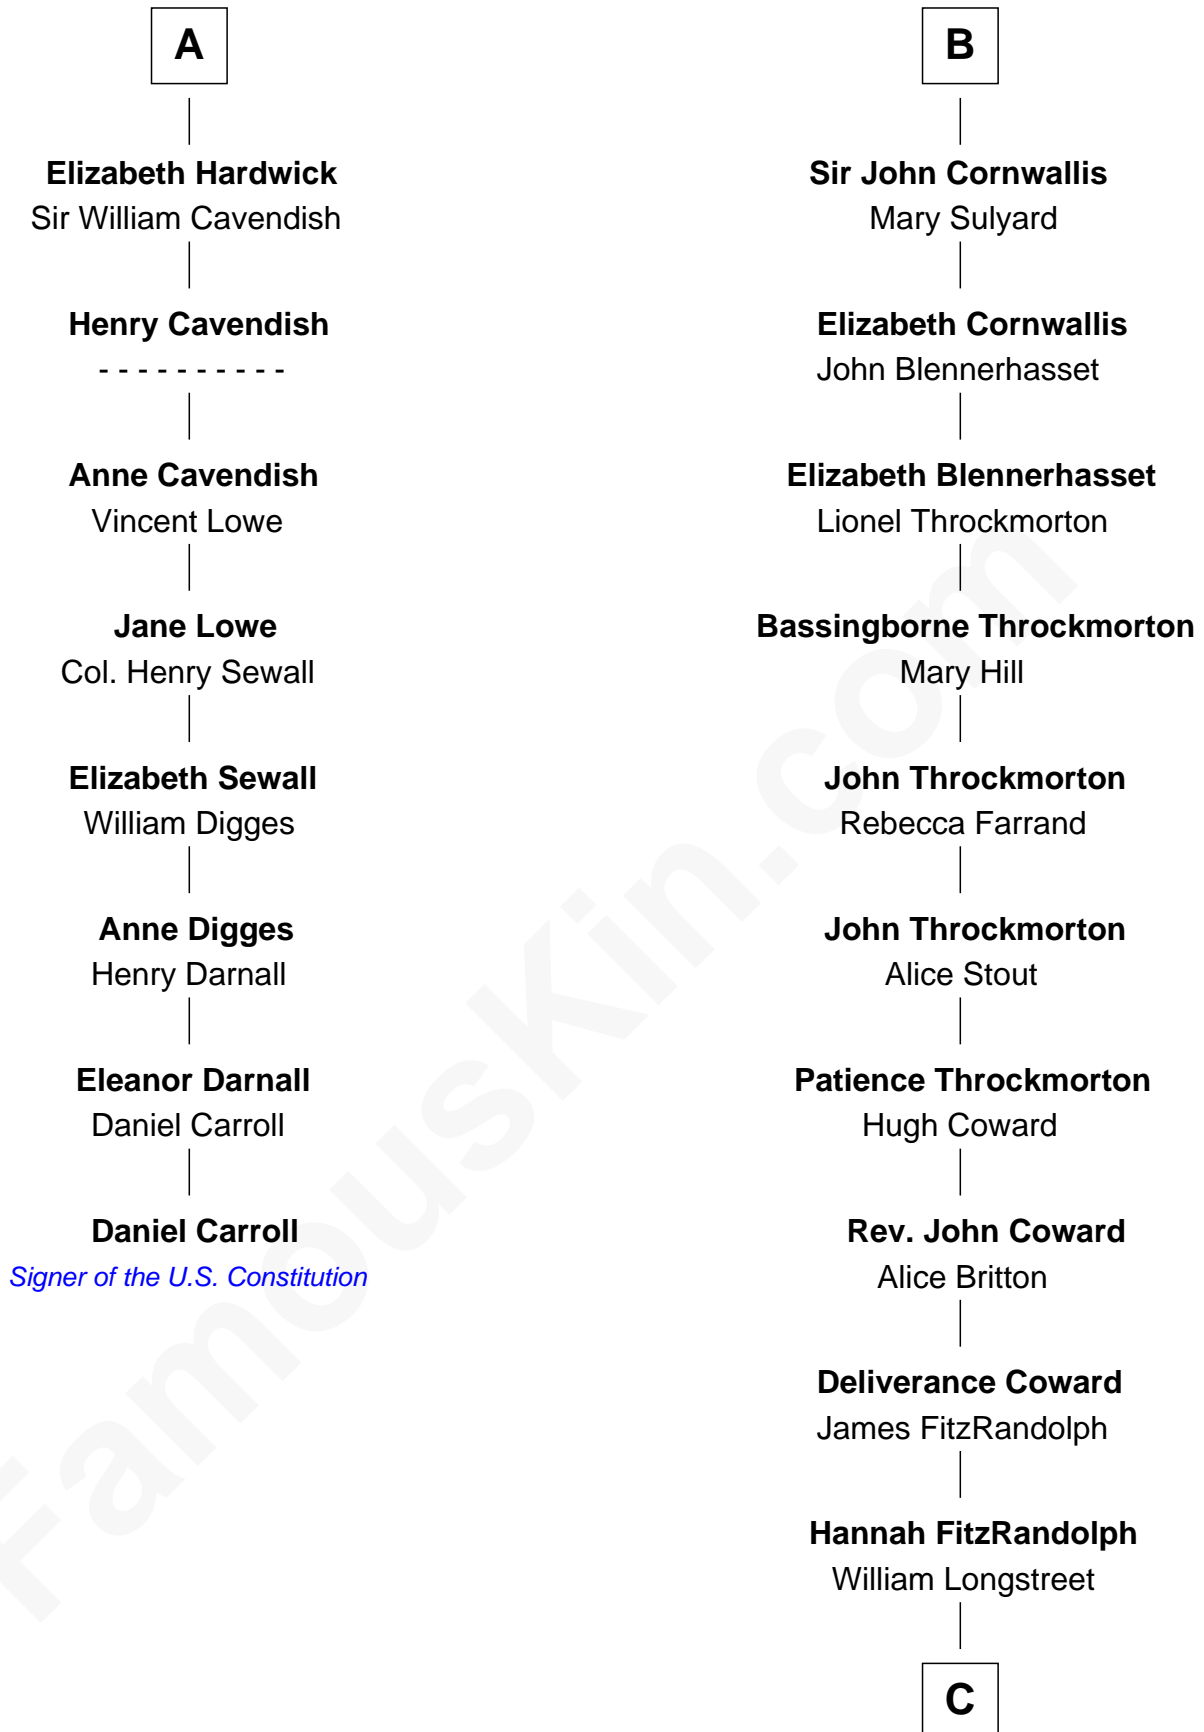

## Relationship Chart of

### Daniel Carroll

*Signer of the U.S. Constitution*

14th cousin 4 times removed of

### General James Longstreet

*Confederate Army - U.S. Civil War*

C

James Longstreet

Mary Anna Dent

General James Longstreet

*Confederate Army - U.S. Civil War*

FamousKin.com