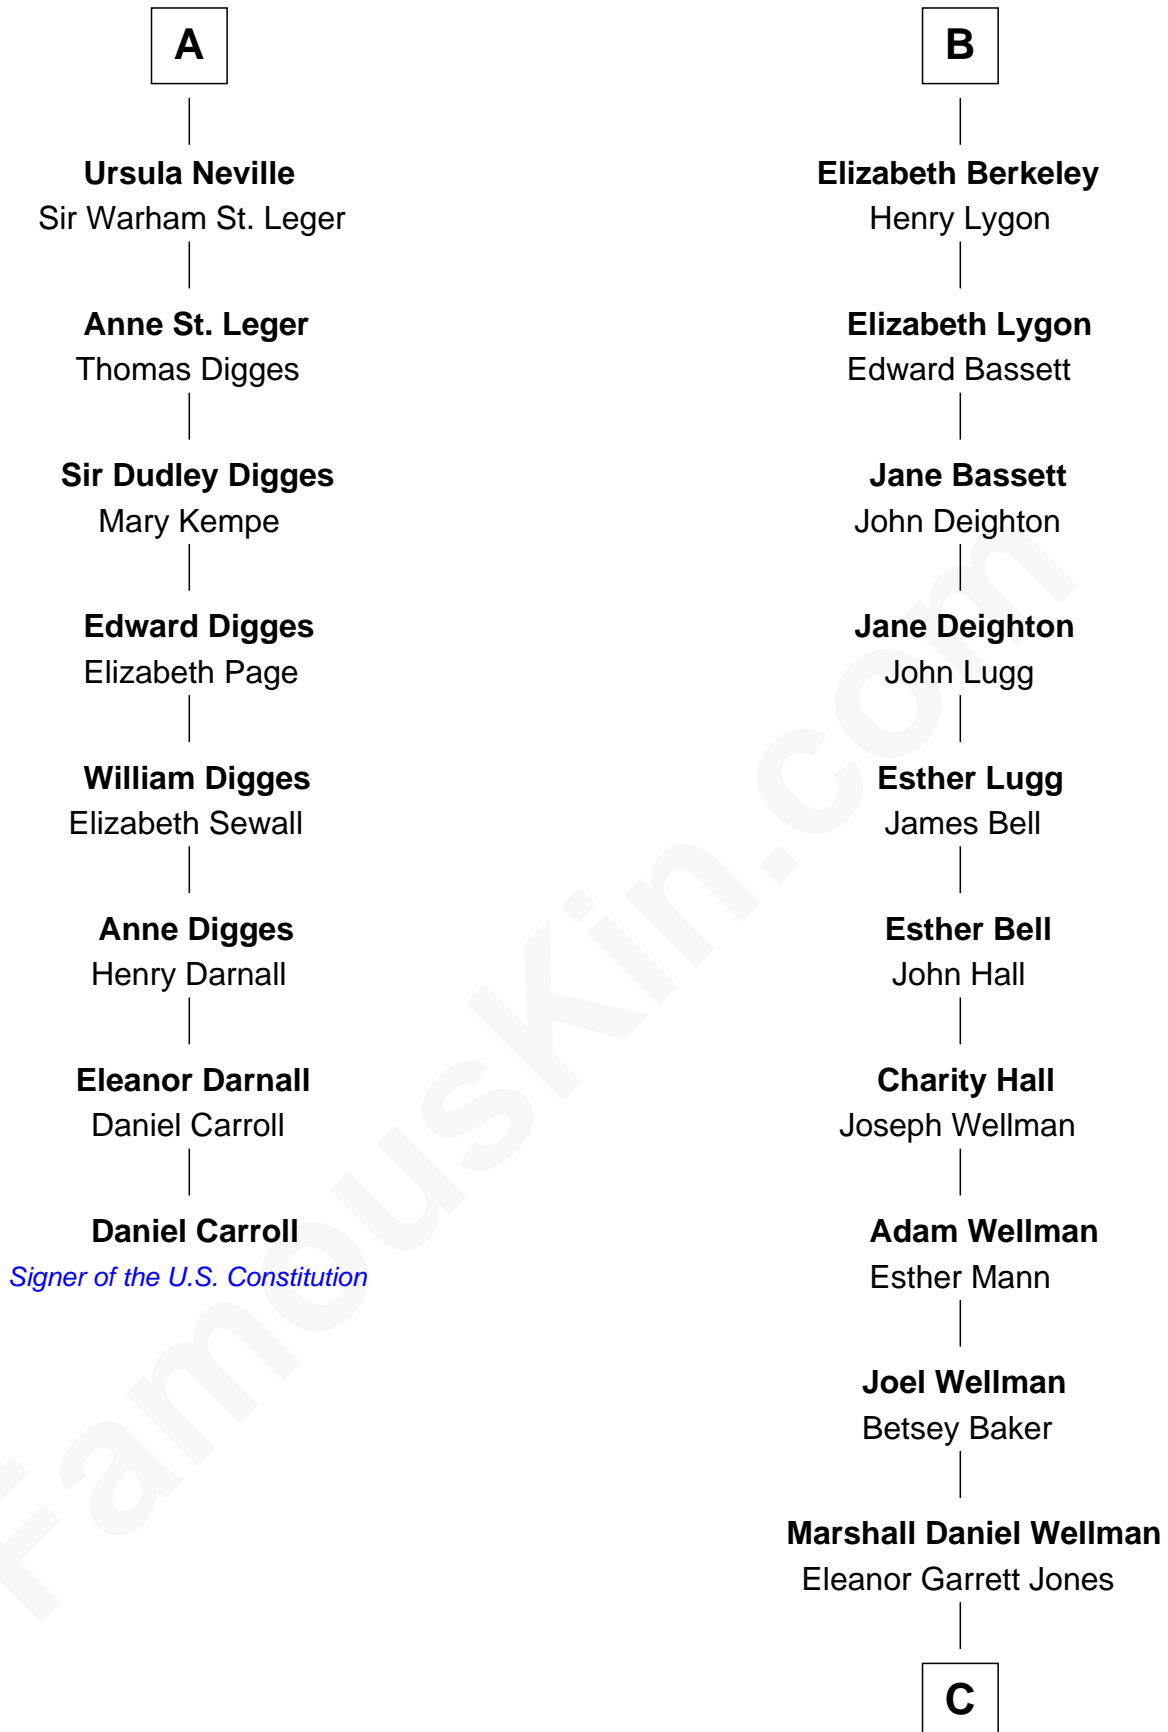

FamousKin.com Relationship Chart of

Daniel Carroll

Signer of the U.S. Constitution

14th cousin 4 times removed of

Jack London

Author of "The Call of the Wild"

Sir Maurice de Berkeley

Eve la Zouche

Margaret - - - - -

Thomas Berkeley

Catherine Botetourte

Maurice Berkeley

Johanna Denham

Maurice Berkeley

Ellen Montfort

Sir William Berkeley

Anne Stafford

Richard Berkeley

Elizabeth Conningsby

Sir John Berkeley

Isabel Dennis

B

C

Flora Wellman
William Henry Chaney