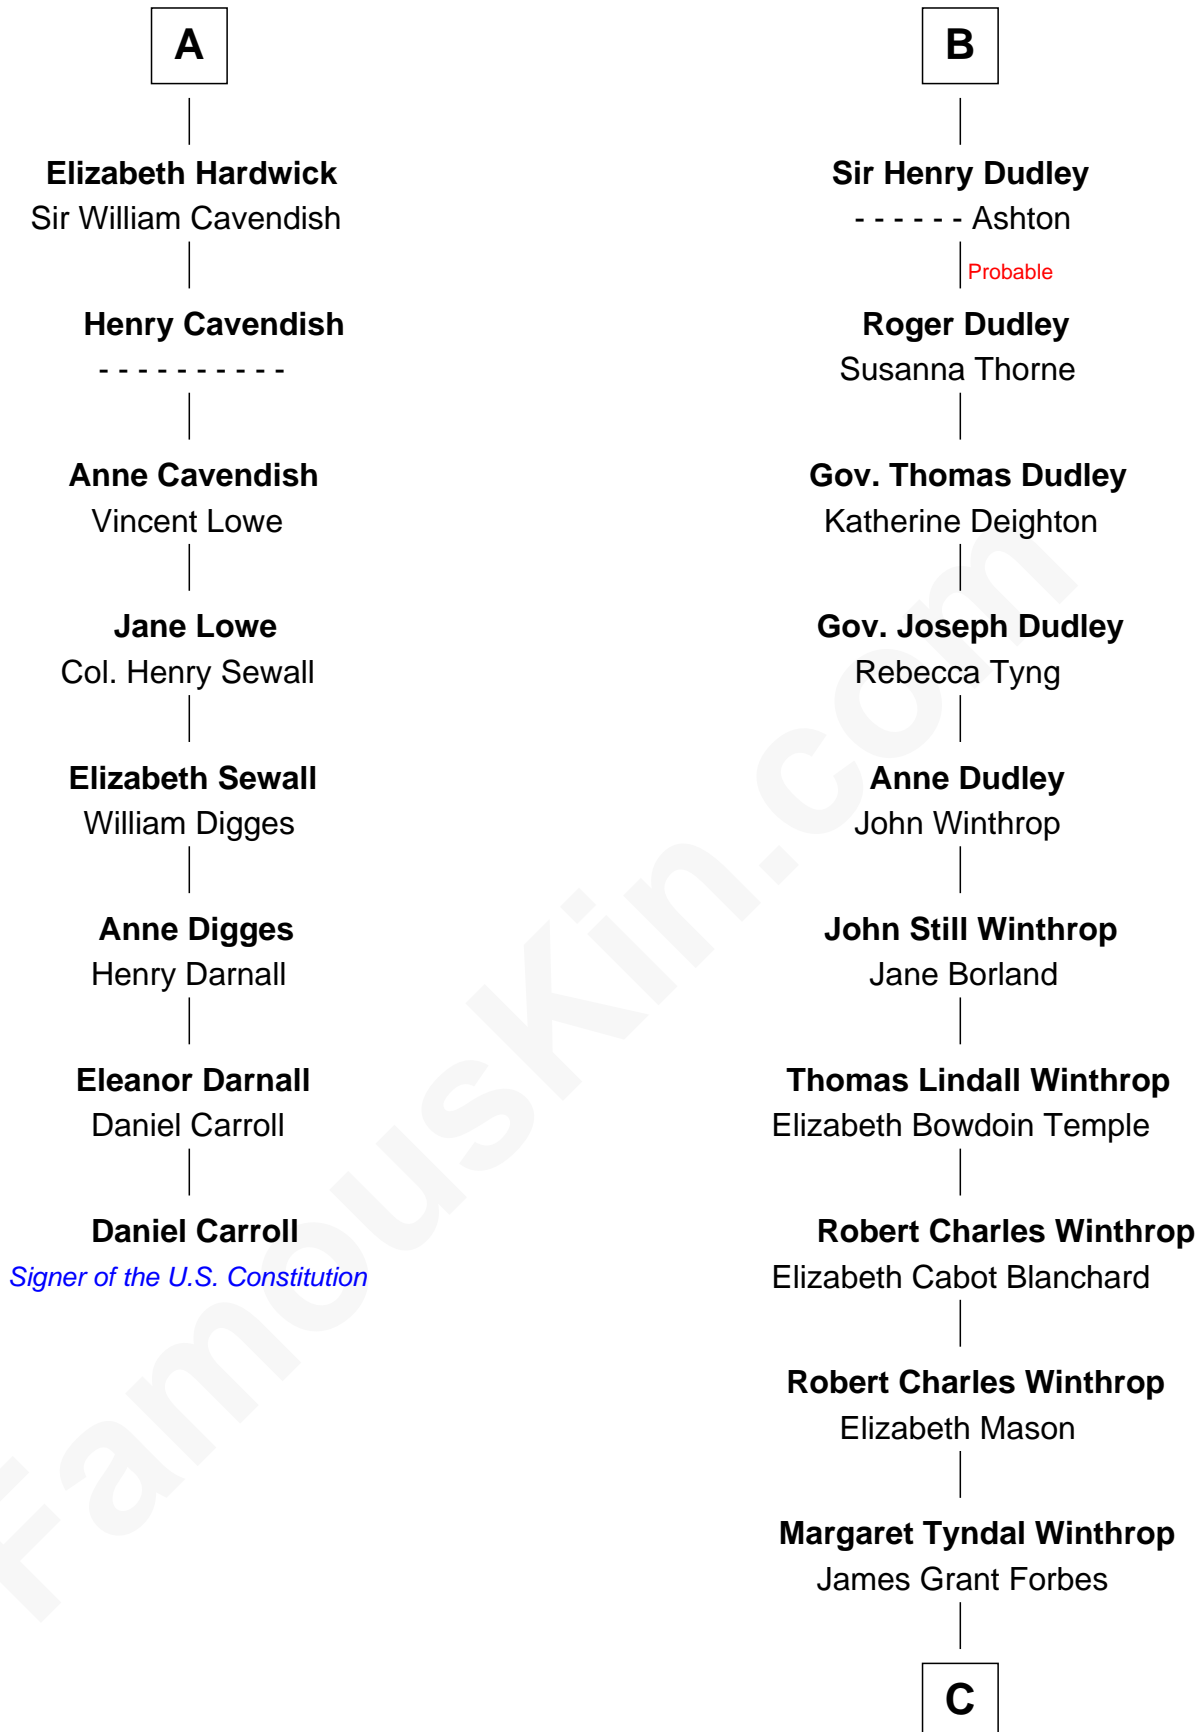

# FamousKin.com Relationship Chart of

**Daniel Carroll**

*Signer of the U.S. Constitution*

14th cousin 4 times removed of

**John Kerry**

*68th U.S. Secretary of State*

**Edmund Fitzalan**

Alice de Warenne

**C**

—  
**Rosemary Isabel Forbes**

Richard John Kerry

—  
**John Kerry**

*68th U.S. Secretary of State*

FamousKin.com