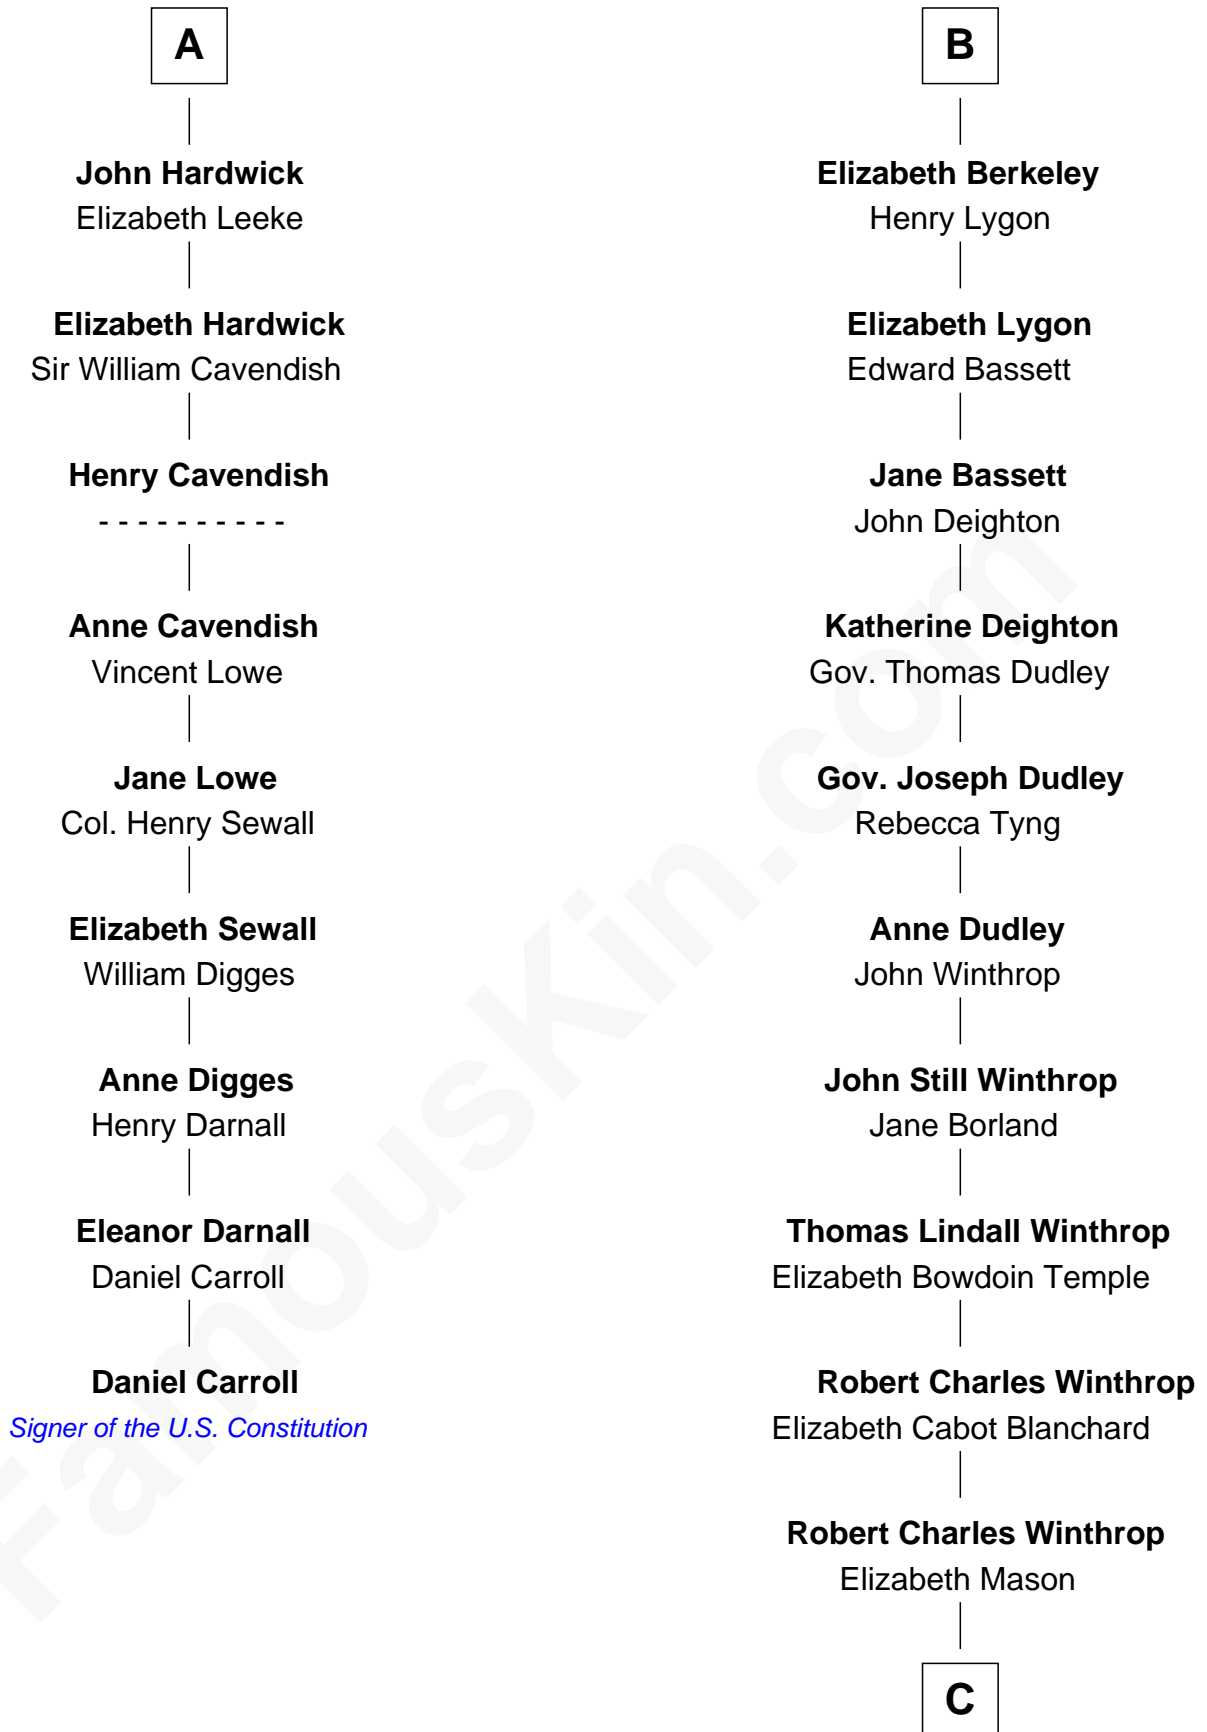

FamousKin.com Relationship Chart of

Daniel Carroll

Signer of the U.S. Constitution

15th cousin 4 times removed of

John Kerry

68th U.S. Secretary of State

C

—
Margaret Tyndal Winthrop

James Grant Forbes

—
Rosemary Isabel Forbes

Richard John Kerry

—
John Kerry

68th U.S. Secretary of State

FamousKin.com