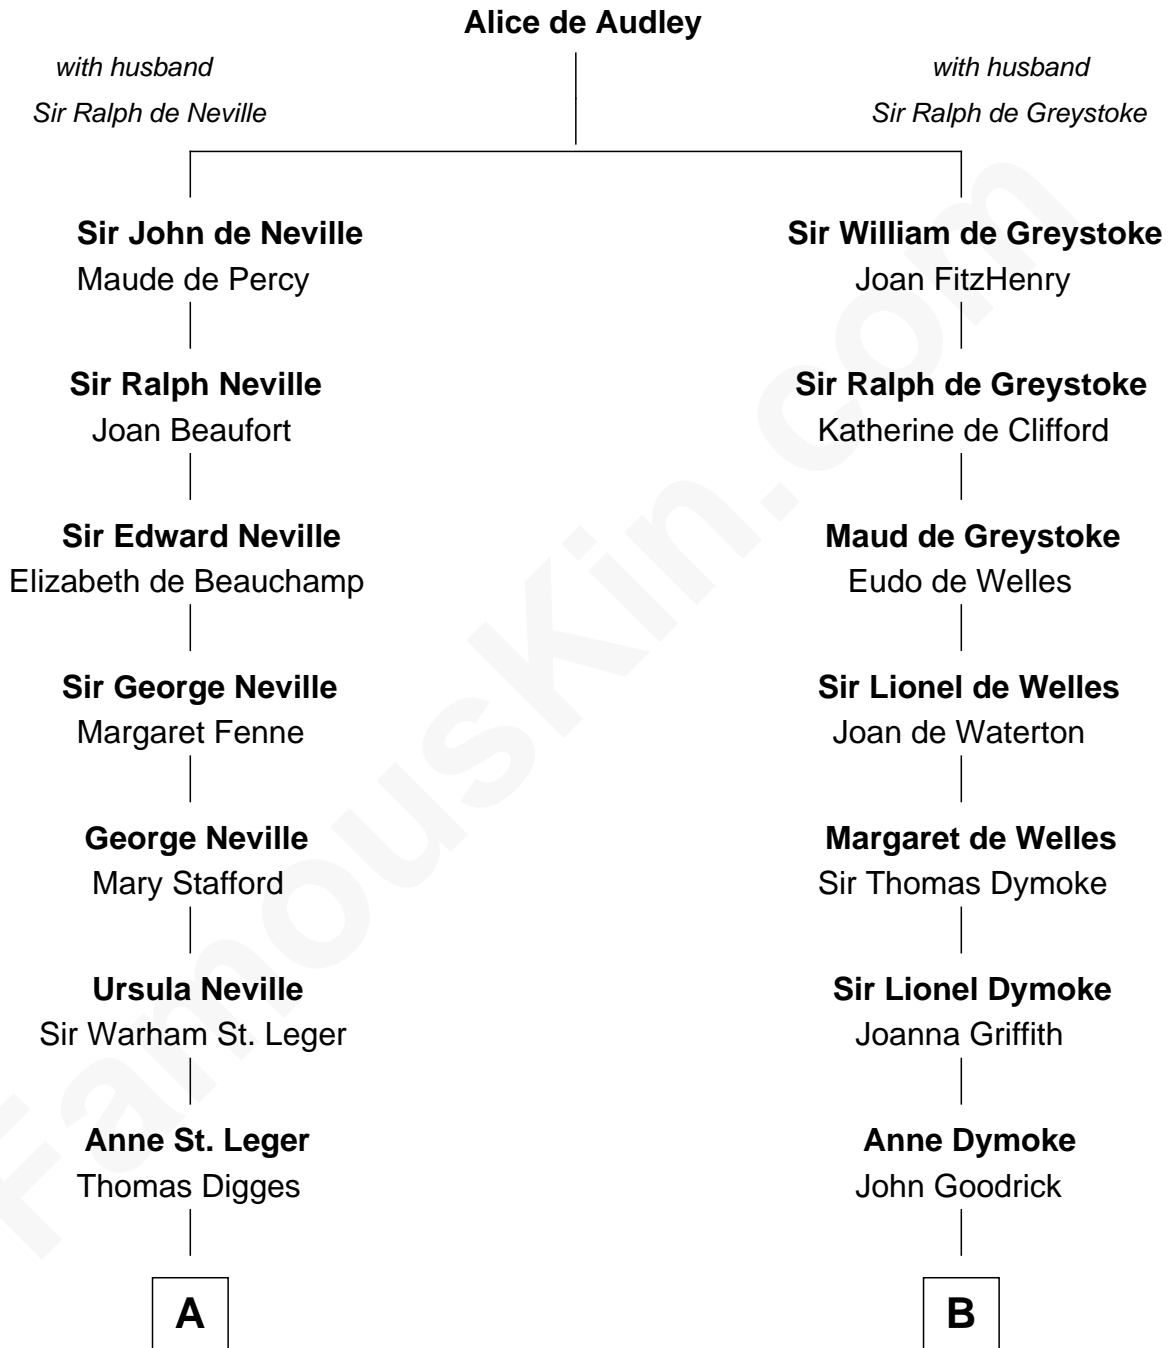

# FamousKin.com Relationship Chart of

**Daniel Carroll**

*Signer of the U.S. Constitution*

12th cousin 8 times removed of

**Lucille Ball**

*TV Actress - "I Love Lucy"*

**C**

**George Osborn Durrell**

Anne Jane Jewell

**Nellie Rebecca Durrell**

Jasper Clinton Ball

**Henry Durrell Ball**

Desiree Evelyn Hunt

**Lucille Ball**

*TV Actress - "I Love Lucy"*

FamousKin.com