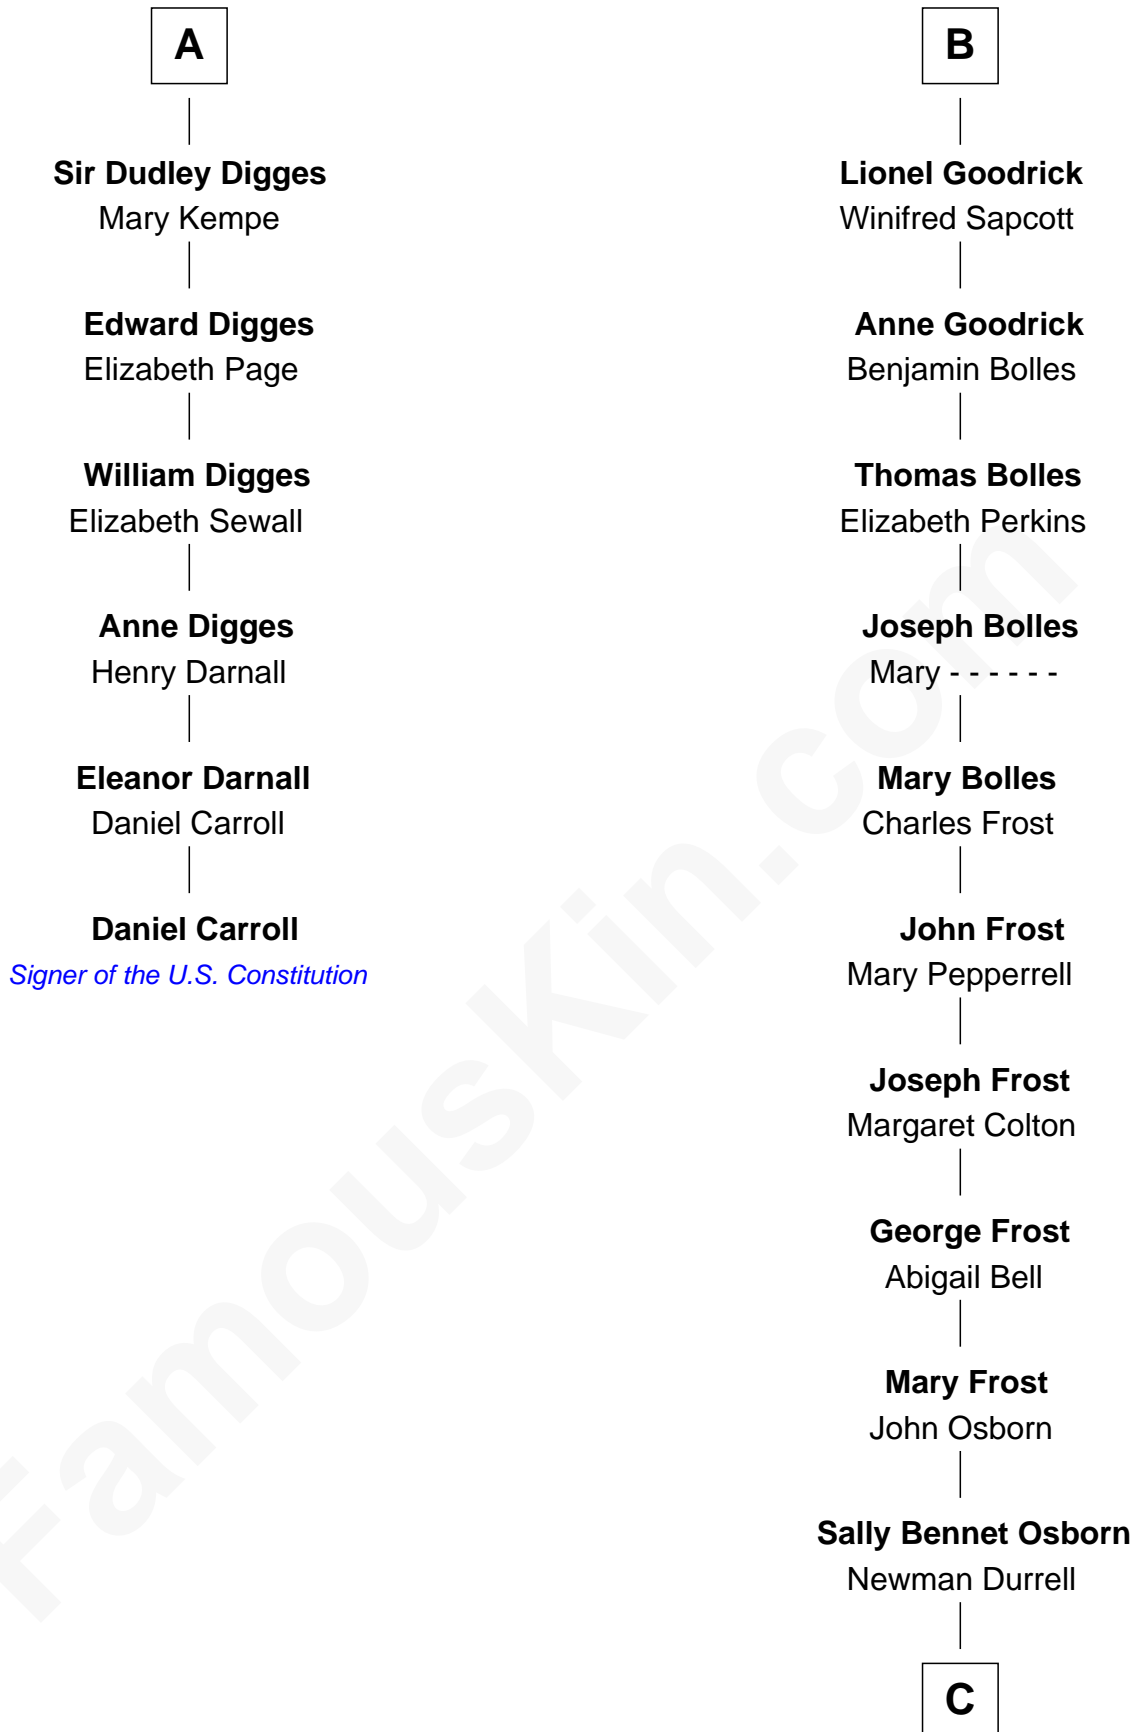

# FamousKin.com Relationship Chart of

**Daniel Carroll**

*Signer of the U.S. Constitution*

12th cousin 8 times removed of

**Lucille Ball**

*TV Actress - "I Love Lucy"*

**C**

**George Osborn Durrell**

Anne Jane Jewell

**Nellie Rebecca Durrell**

Jasper Clinton Ball

**Henry Durrell Ball**

Desiree Evelyn Hunt

**Lucille Ball**

*TV Actress - "I Love Lucy"*

FamousKin.com