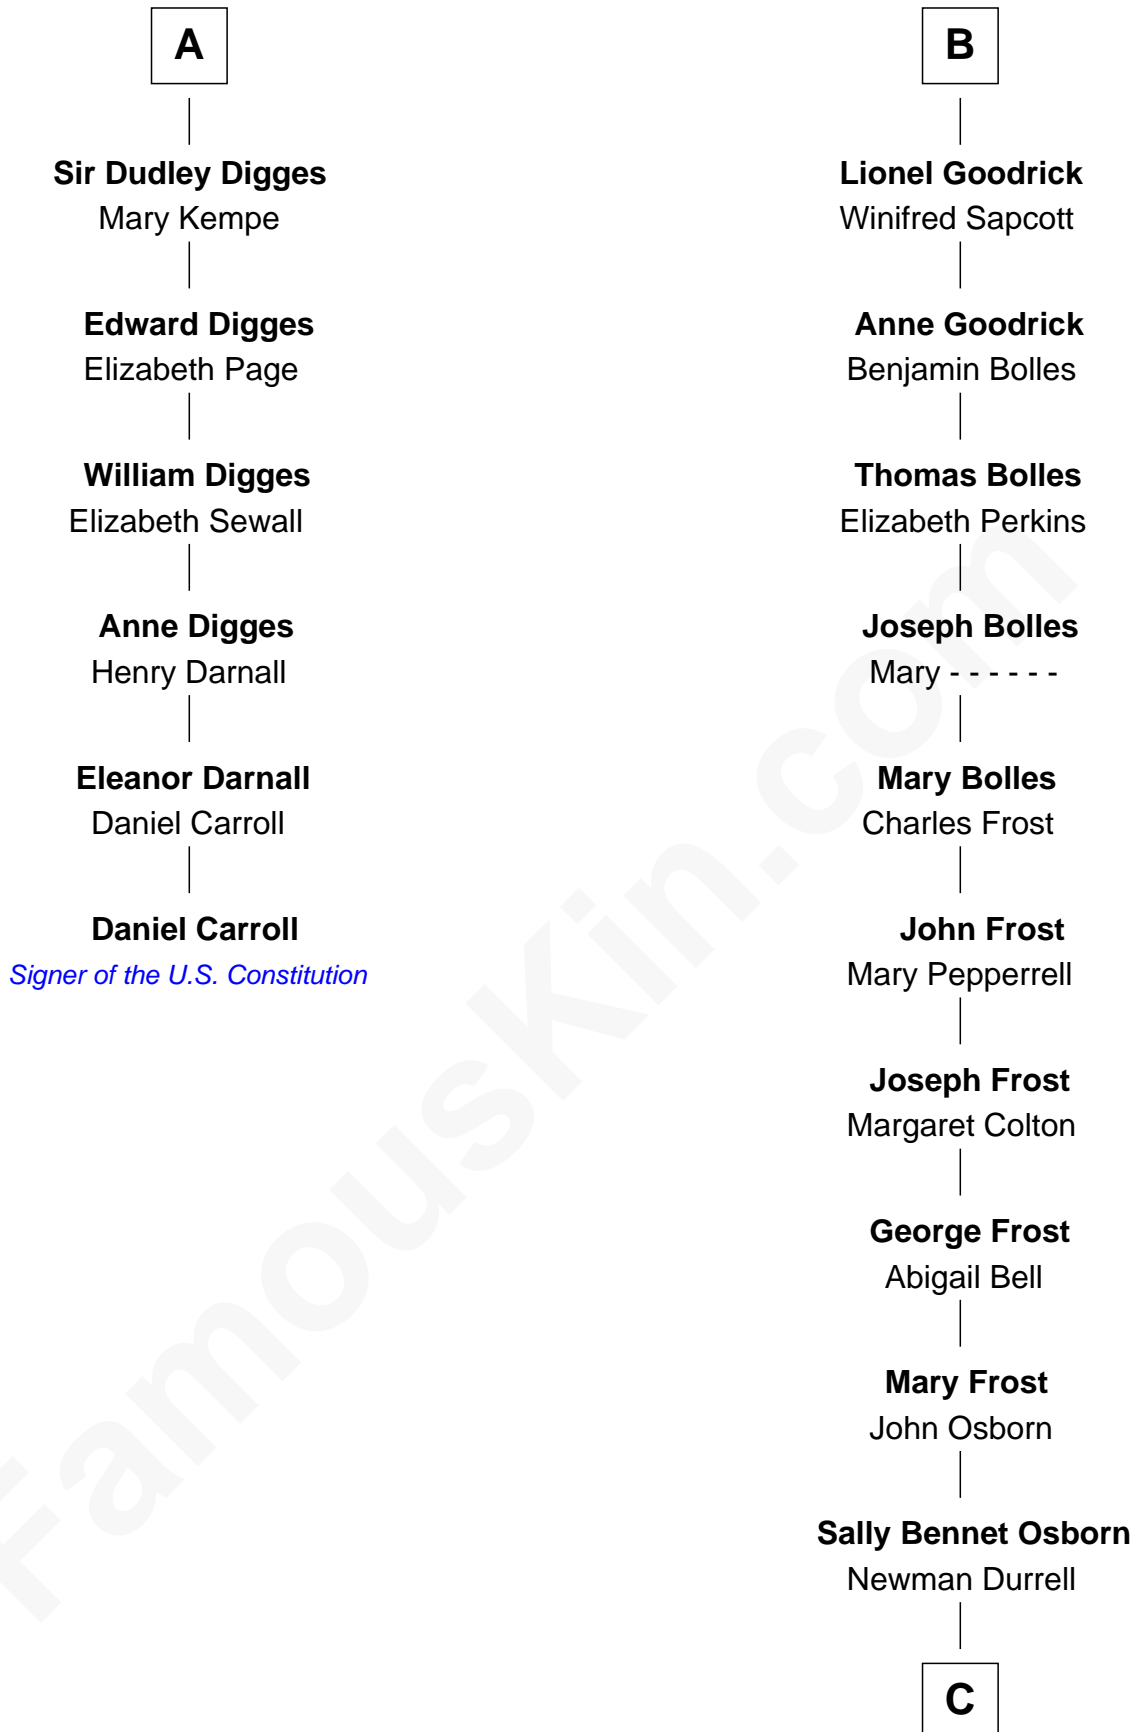

FamousKin.com Relationship Chart of

Daniel Carroll

Signer of the U.S. Constitution

12th cousin 8 times removed of

Lucille Ball

TV Actress - "I Love Lucy"

Sir Henry de Percy

Idoine de Clifford

C

George Osborn Durrell

Anne Jane Jewell

Nellie Rebecca Durrell

Jasper Clinton Ball

Henry Durrell Ball

Desiree Evelyn Hunt

Lucille Ball

TV Actress - "I Love Lucy"