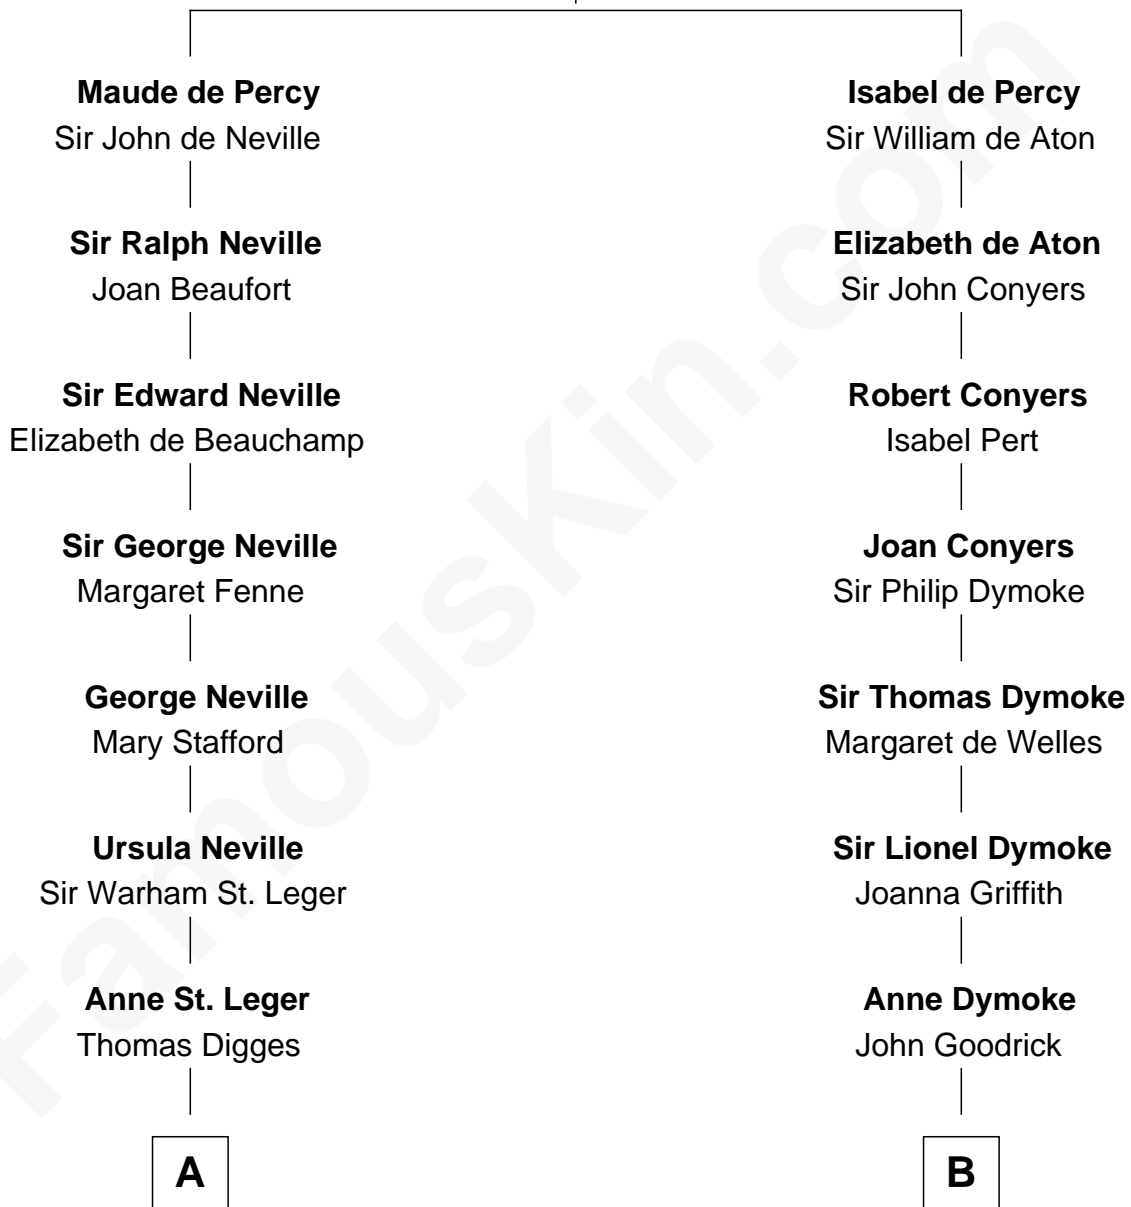

FamousKin.com Relationship Chart of

Daniel Carroll

Signer of the U.S. Constitution

12th cousin 8 times removed of

Lucille Ball

TV Actress - "I Love Lucy"

Sir Henry de Percy

Idoine de Clifford

C

George Osborn Durrell

Anne Jane Jewell

Nellie Rebecca Durrell

Jasper Clinton Ball

Henry Durrell Ball

Desiree Evelyn Hunt

Lucille Ball

TV Actress - "I Love Lucy"