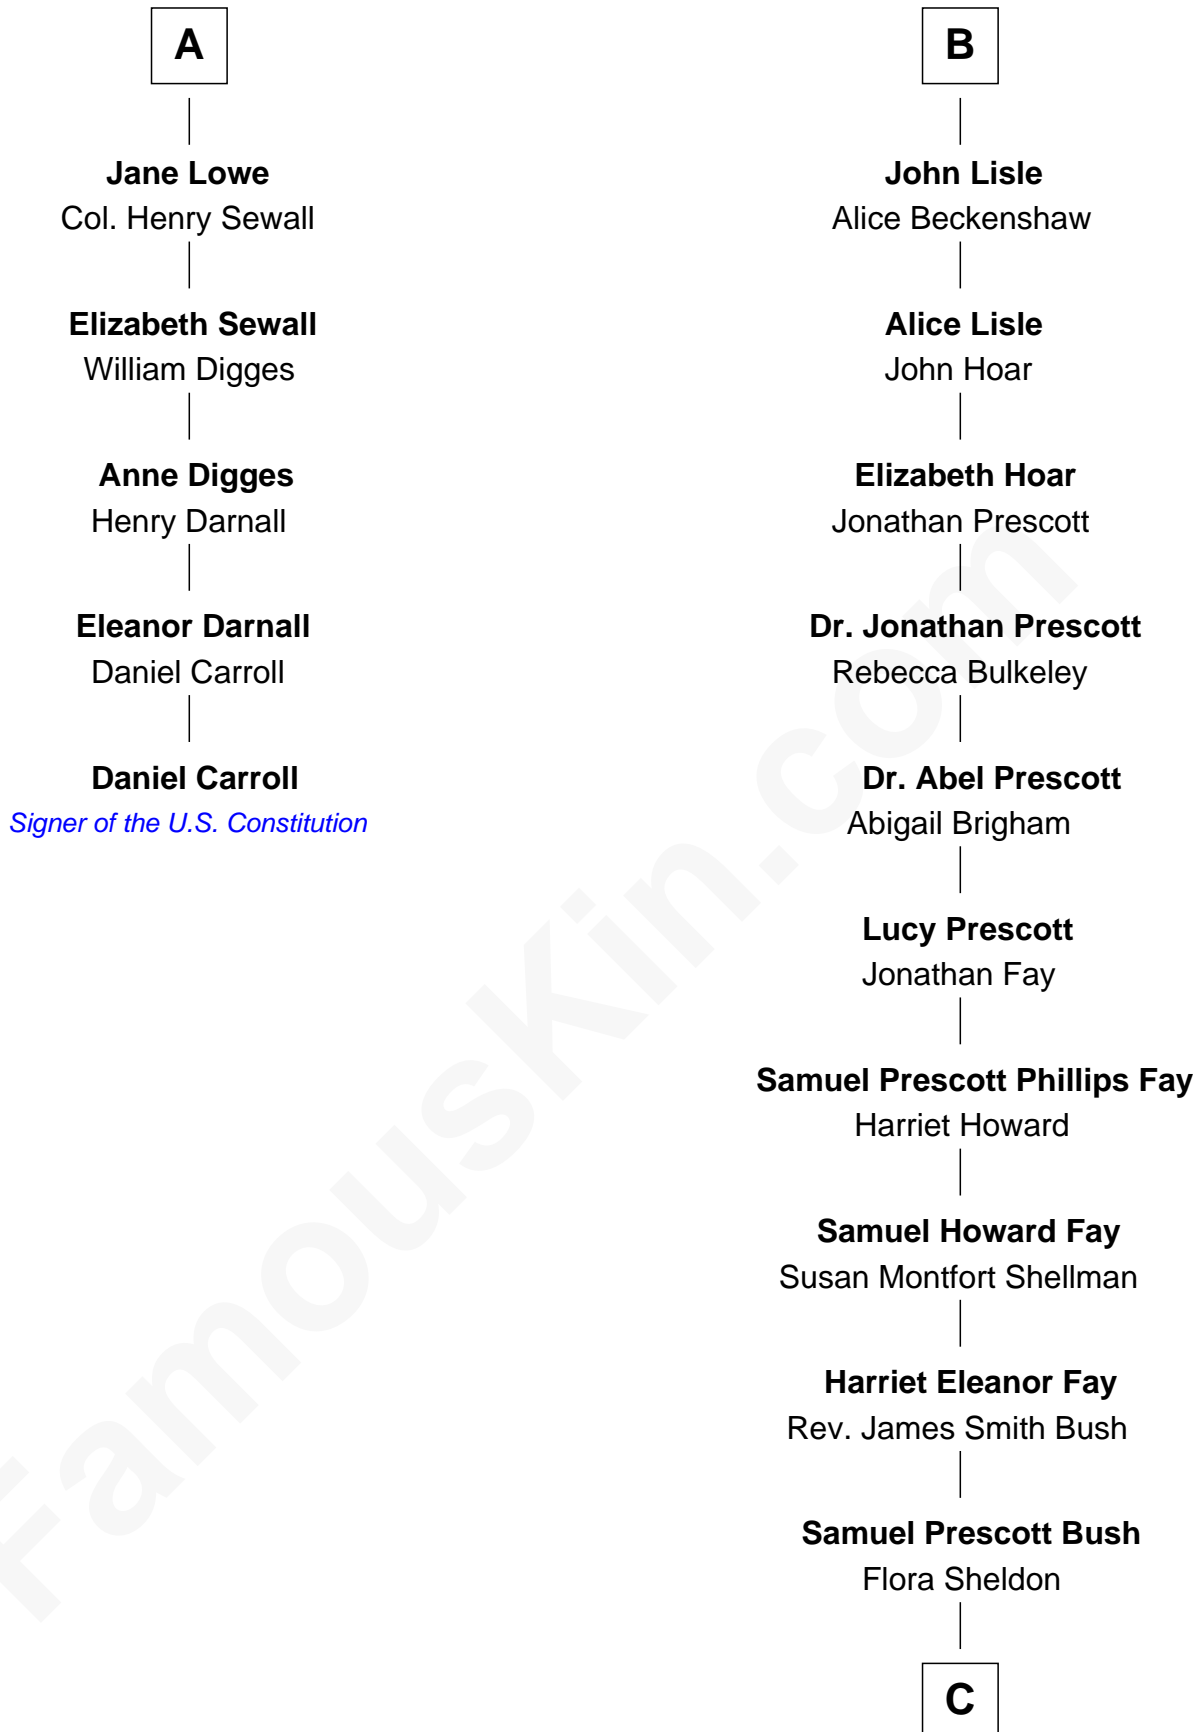

FamousKin.com Relationship Chart of

Daniel Carroll

Signer of the U.S. Constitution

11th cousin 8 times removed of

Jeb Bush

43rd Governor of Florida

Sir Thomas Aylesbury

Katherine Pabenham

A

Eleanor Aylesbury
Sir Humphrey Stafford

Anne Stafford
Sir William Berkeley

Richard Berkeley
Elizabeth Conningsby

Sir John Berkeley
Isabel Dennis

Sir Richard Berkeley
Elizabeth Jermy

Mary Berkeley
Sir John Hungerford

Bridget Hungerford
Sir William Lisle

B

C

Prescott Sheldon Bush

Dorothy Wear Walker

George Herbert Walker Bush

Barbara Pierce

Jeb Bush