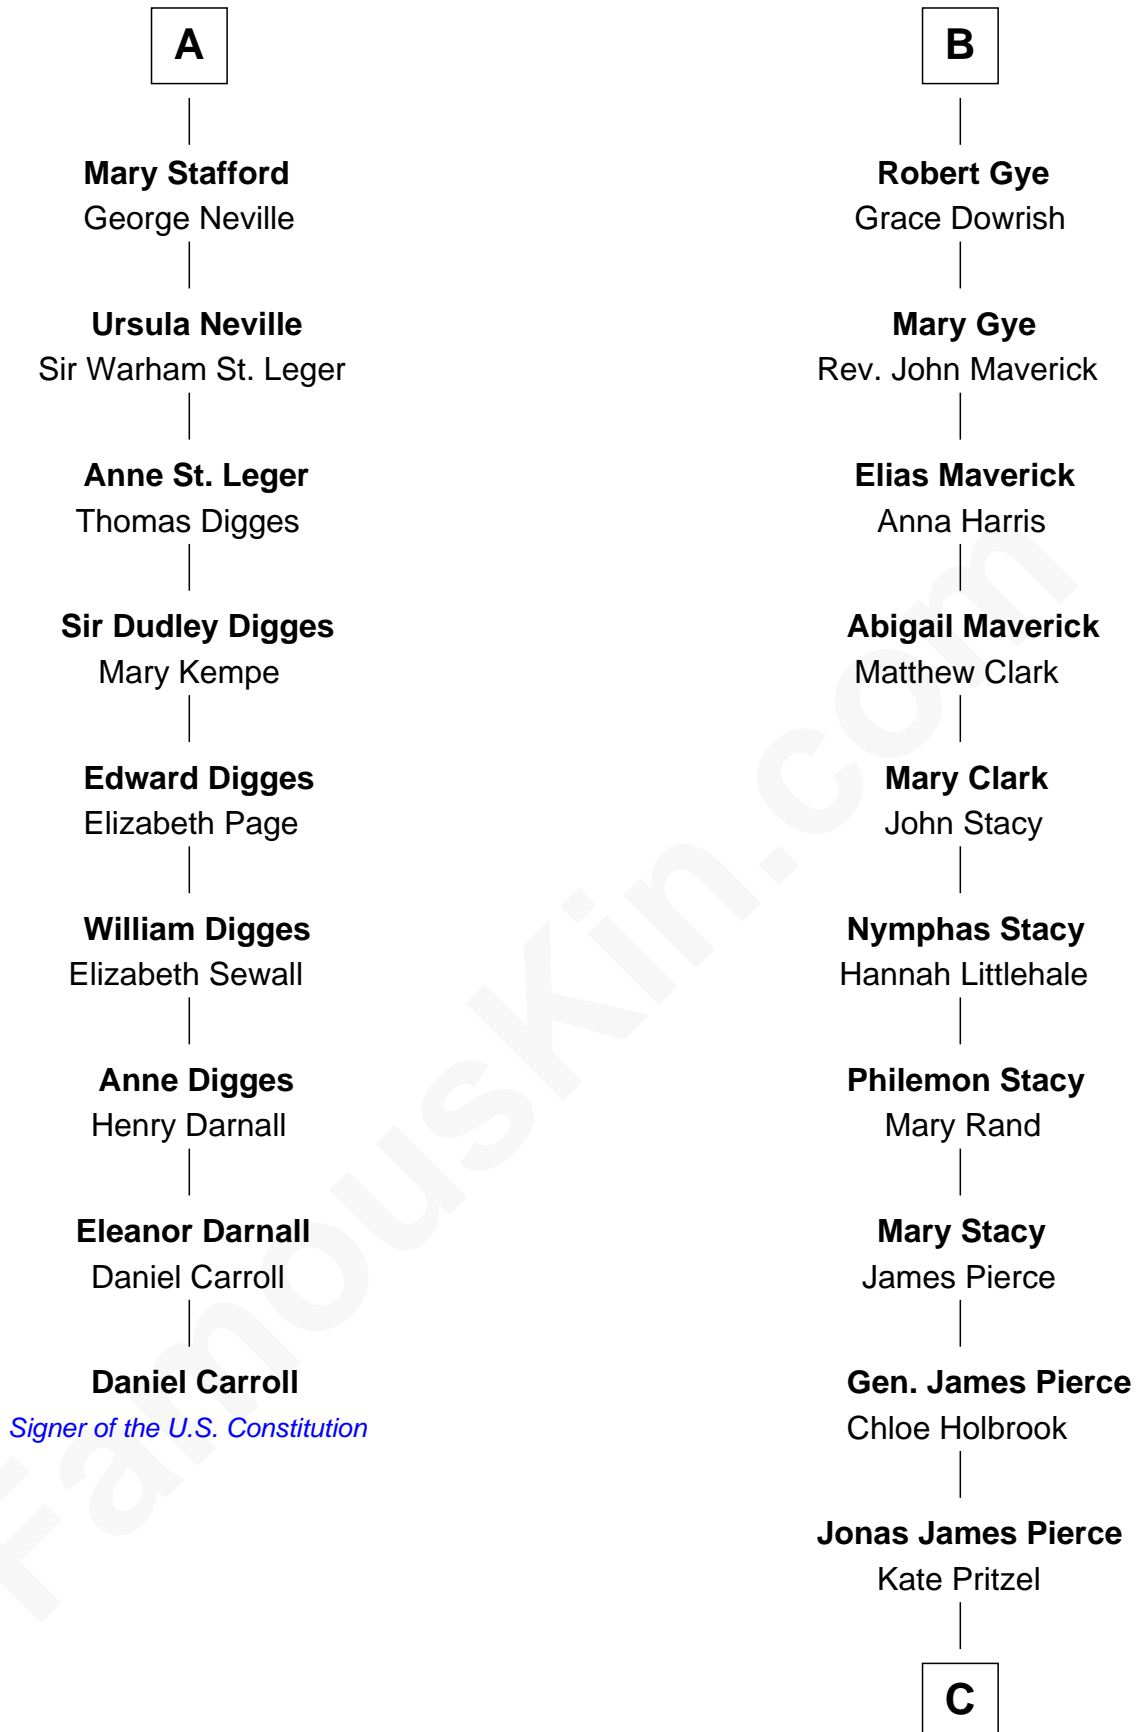

FamousKin.com Relationship Chart of

Daniel Carroll

Signer of the U.S. Constitution

15th cousin 5 times removed of

Jeb Bush

43rd Governor of Florida

Henry Plantagenet
Maud de Chaworth

Mary Plantagenet
Henry de Percy

Sir Henry Percy
Margaret de Neville

Sir Henry Percy
Elizabeth Mortimer

Sir Henry Percy
Eleanor Neville

Sir Henry Percy
Eleanor Poynings

Henry Percy
Maud Herbert

Eleanor Percy
Edward Stafford

A

Eleanor Plantagenet
Richard Fitzalan

John Fitzalan
Eleanor Maltravers

Joan Fitzalan
Sir William Echyngam

Joan Echyngam
Sir John Bayntun

Henry Bayntun

Jane Bayntun
Thomas Prowse

Mary Prowse
John Gye

B

C

—
Scott Pierce

Mabel Marvin

—
Marvin Pierce

Pauline Robinson

—
Barbara Pierce

George Herbert Walker Bush

—
Jeb Bush

43rd Governor of Florida