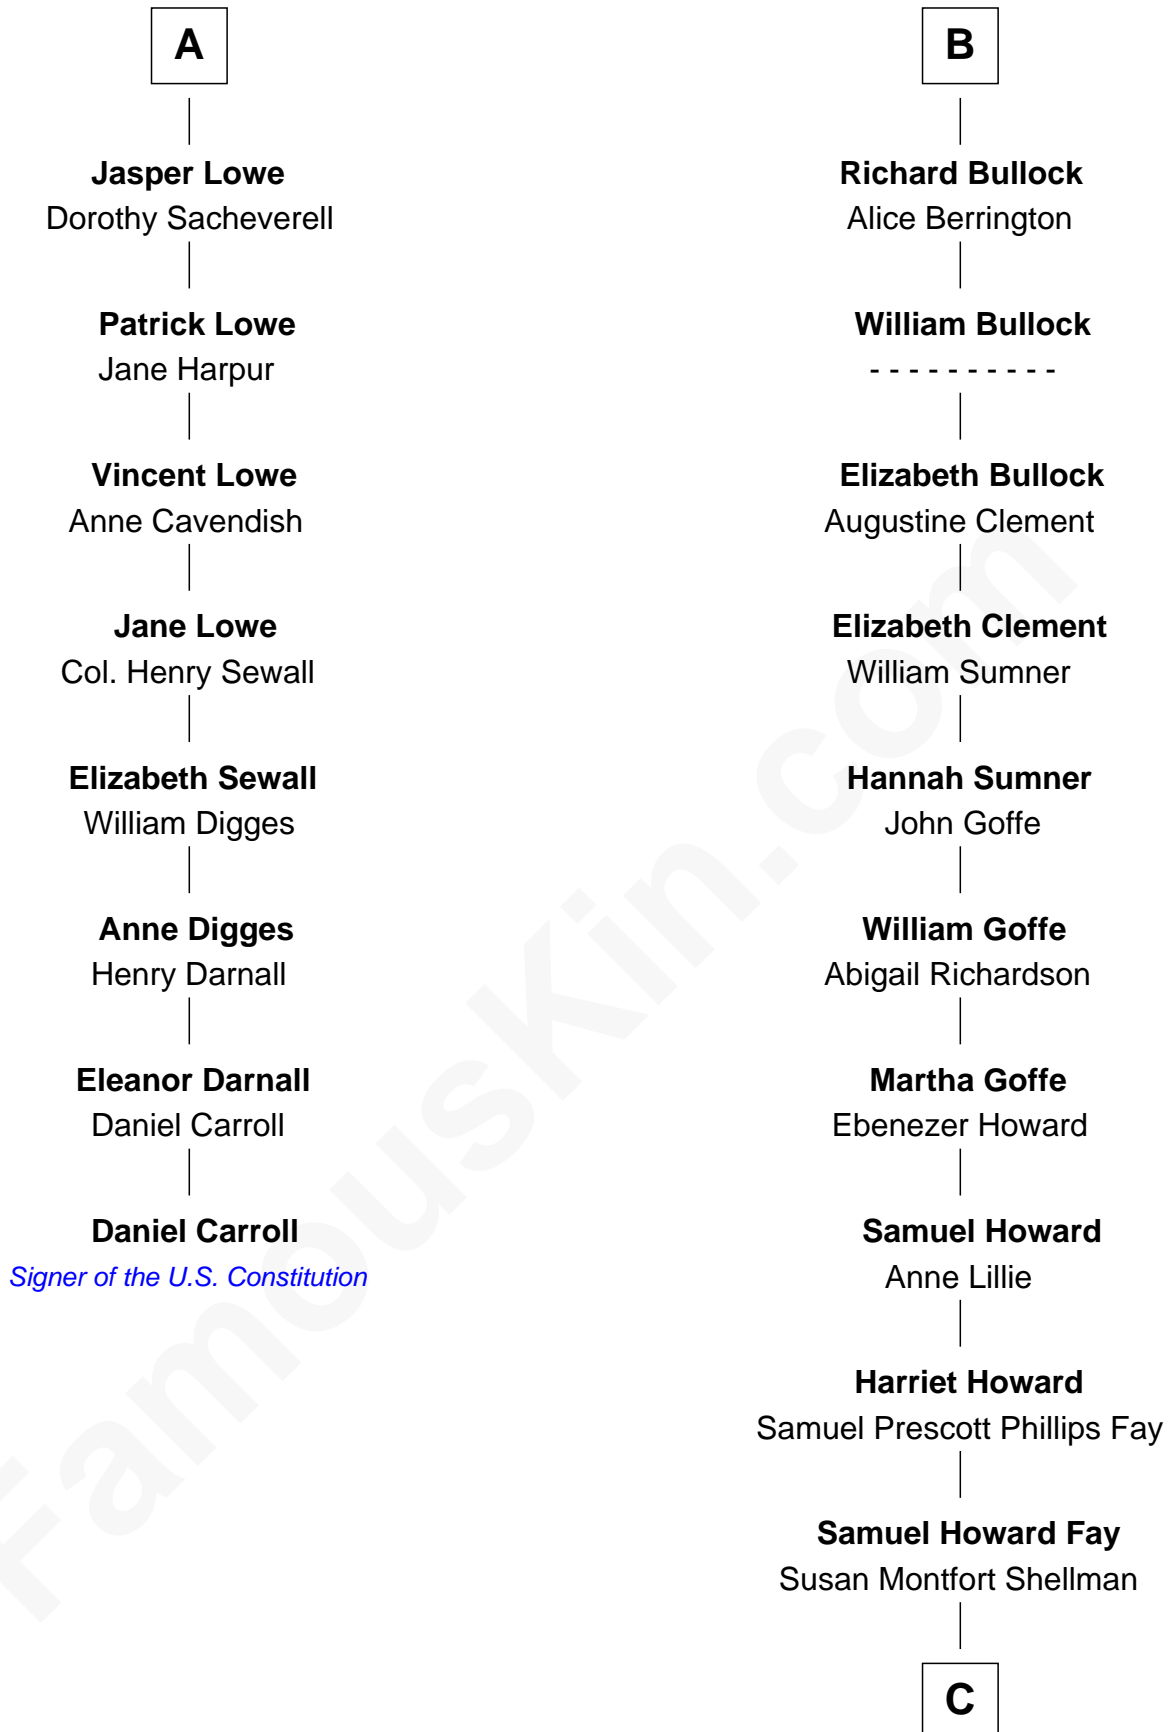

# FamousKin.com Relationship Chart of

**Daniel Carroll**

*Signer of the U.S. Constitution*

14th cousin 7 times removed of

**Jeb Bush**

*43rd Governor of Florida*

**Sir John Howard**

Alice de Bois

**Joan Howard**  
Sir Peter de Brewes

**Beatrice Brewes**  
Sir Hugh Shirley

**Isabel Shirley**  
Sir John Cokayne

**John Cokayne**  
Agnes Vernon

**Thomas Cokayne**  
Agnes Barlow

**Sir Thomas Cokayne**  
Barbara FitzHerbert

**Jane Cokayne**  
Vincent Lowe

**A**

**Sir Robert Howard**  
Margaret de Scales

**Sir John Howard**  
Margaret de Plaiz

**Sir John Howard**  
Joan Walton

**Elizabeth Howard**  
Sir John de Vere

**Joan de Vere**  
Sir William Norreys

**Margaret Norreys**  
Gilbert Bullock

**Thomas Bullock**  
Alice Kingsmill

**B**

**C**

**Harriet Eleanor Fay**  
Rev. James Smith Bush

**Samuel Prescott Bush**  
Flora Sheldon

**Prescott Sheldon Bush**  
Dorothy Wear Walker