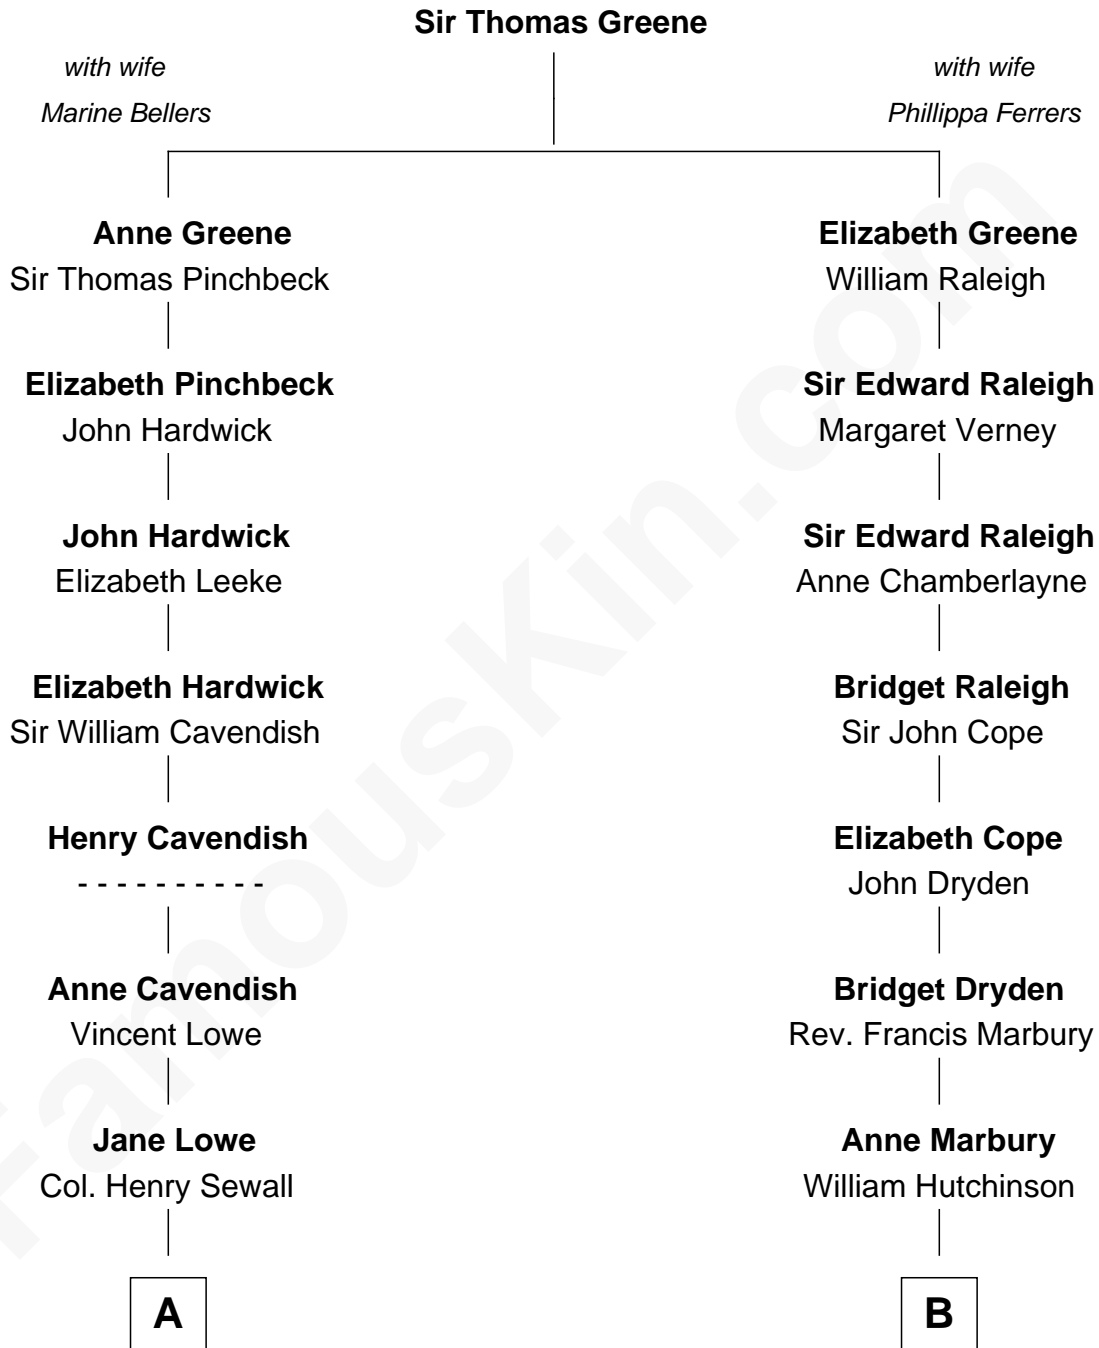

# FamousKin.com Relationship Chart of

**Daniel Carroll**

*Signer of the U.S. Constitution*

10th cousin 9 times removed of

**Jeb Bush**

*43rd Governor of Florida*

**C**

**Prescott Sheldon Bush**

Dorothy Wear Walker

**George Herbert Walker Bush**

Barbara Pierce

**Jeb Bush**

*43rd Governor of Florida*

FamousKin.com