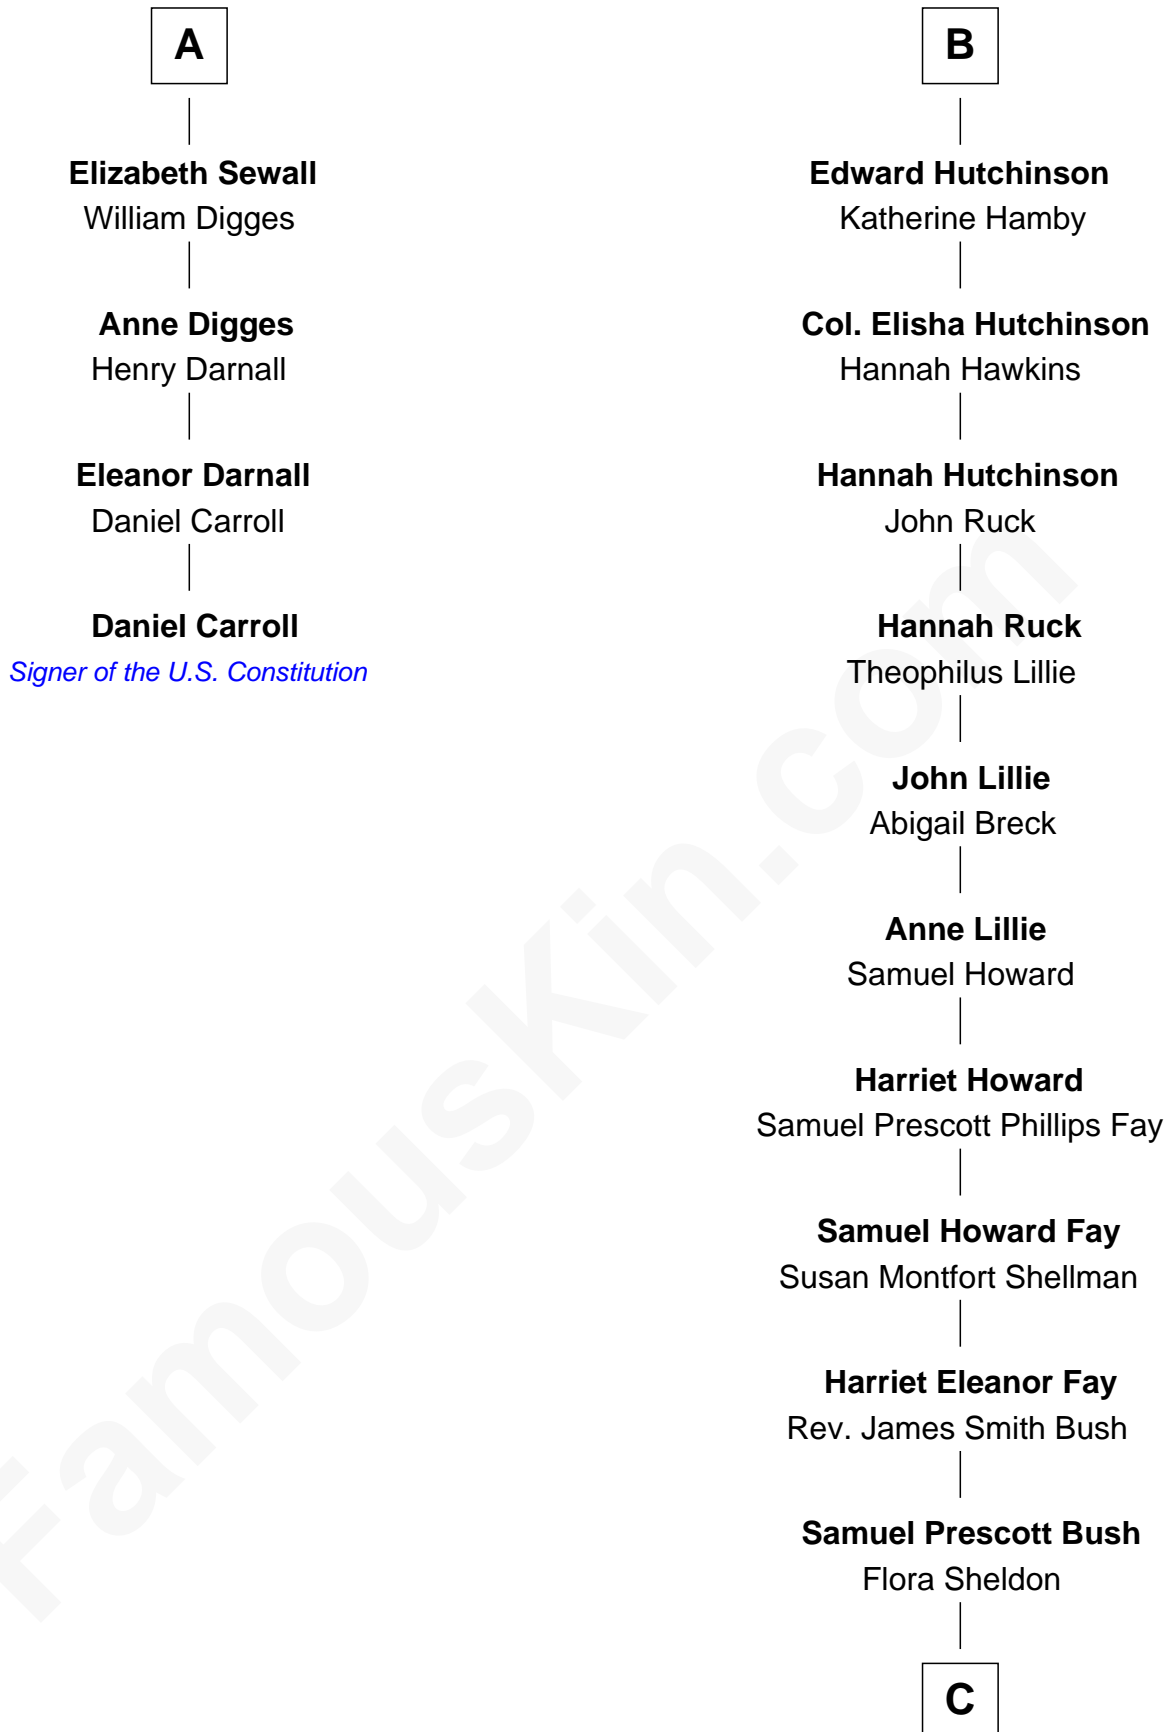

# FamousKin.com Relationship Chart of

**Daniel Carroll**

*Signer of the U.S. Constitution*

10th cousin 9 times removed of

**Jeb Bush**

*43rd Governor of Florida*

**C**

**Prescott Sheldon Bush**

Dorothy Wear Walker

**George Herbert Walker Bush**

Barbara Pierce

**Jeb Bush**

*43rd Governor of Florida*

FamousKin.com