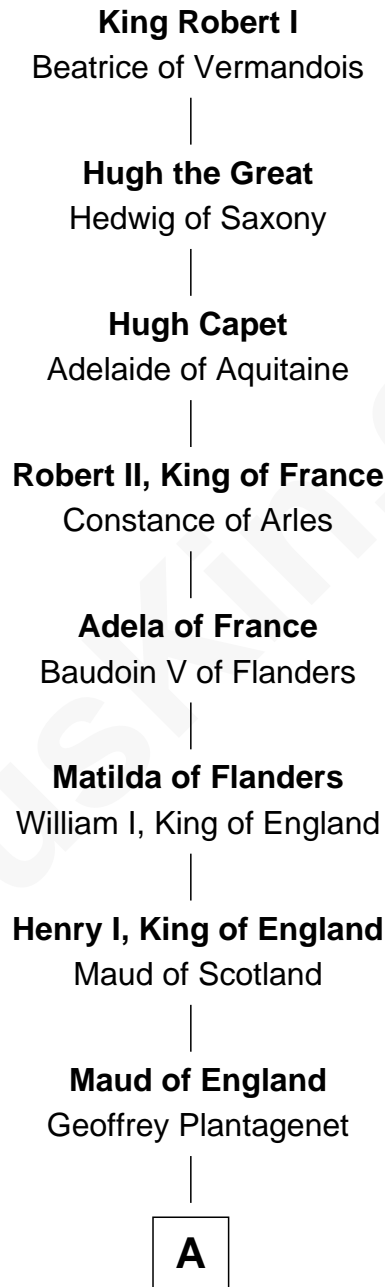

FamousKin.com Relationship Chart of

Daniel Carroll

Signer of the U.S. Constitution

24th Great-grandson of

King Robert I

King of France

A

Henry II, King of England

Ida de Tony

Sir William Longespee

Ela of Salisbury

William Longespee

Idoine de Camville

Ela Longespee

Sir James de Audley

Sir Hugh I de Audley