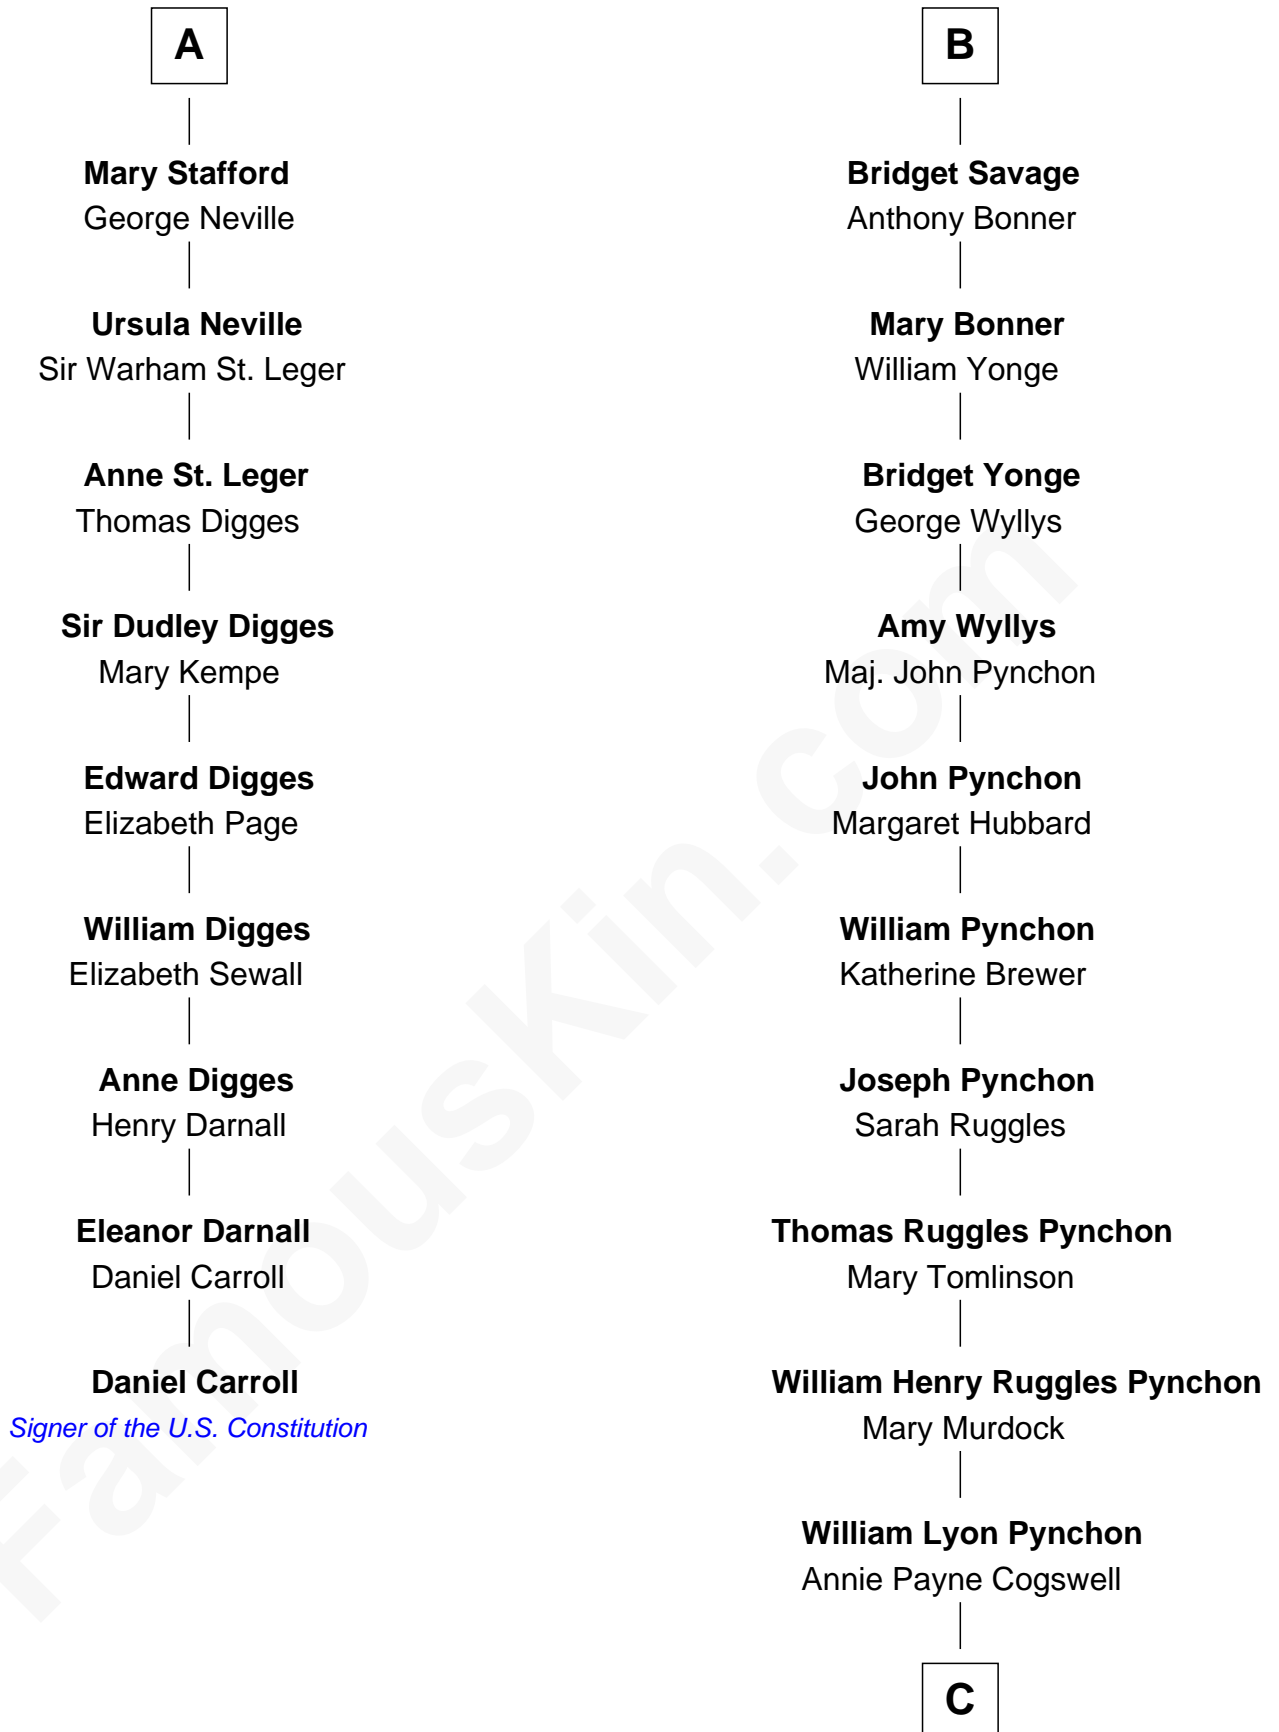

# FamousKin.com Relationship Chart of

**Daniel Carroll**

*Signer of the U.S. Constitution*

15th cousin 4 times removed of

**Thomas Pynchon**

*American Novelist*

**Henry Plantagenet**

Maud de Chaworth

**Mary Plantagenet**

Henry de Percy

**Sir Henry Percy**

Margaret de Neville

**Sir Henry Percy**

Elizabeth Mortimer

**Sir Henry Percy**

Eleanor Neville

Richard Fitzalan

**Sir Richard Fitzalan**

Elizabeth de Bohun

**Elizabeth Fitzalan**

Sir Robert Goushill

**Joan Goushill**

Sir Thomas Stanley

**Katherine Stanley**

Sir John Savage

**Sir Christopher Savage**

Anne Stanley

**Sir Christopher Savage**

Anne Lygon

**B**

C

William Henry Chichele Pynchon