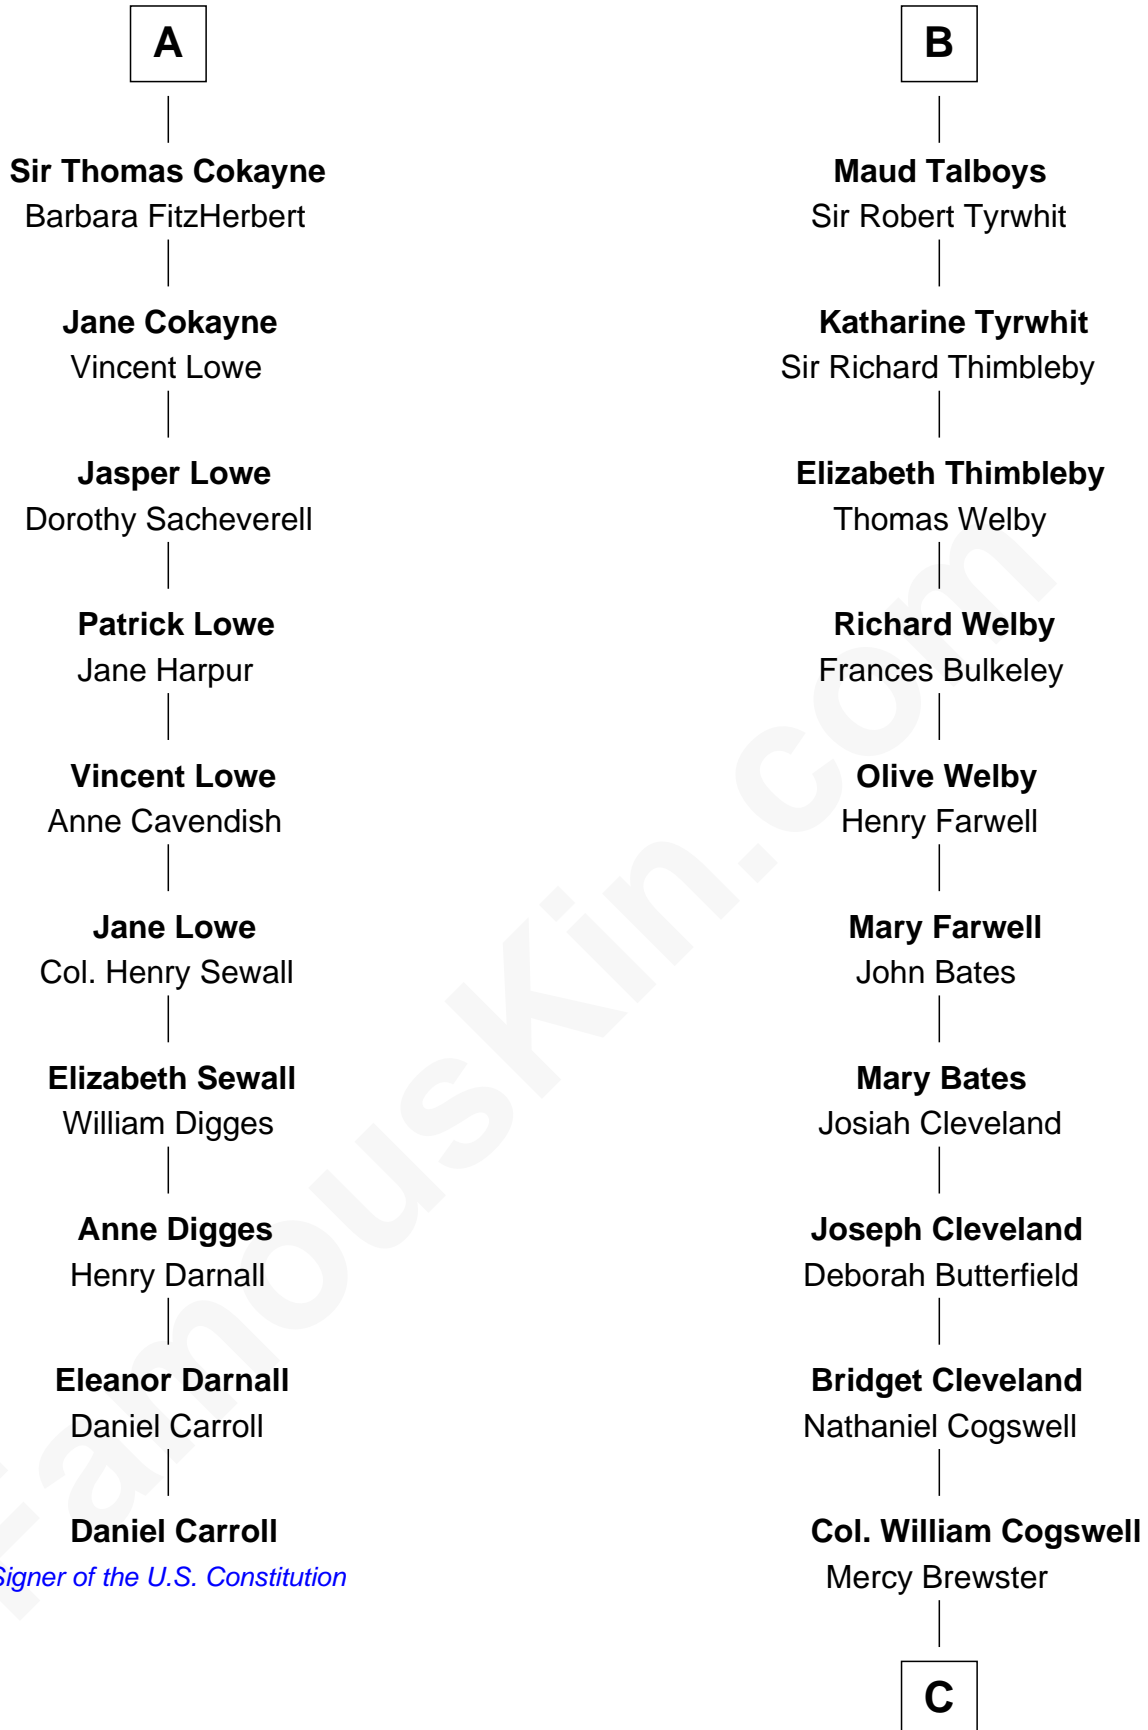

FamousKin.com Relationship Chart of

Daniel Carroll

Signer of the U.S. Constitution

16th cousin 5 times removed of

Thomas Pynchon

American Novelist

Sir Robert de Ros

Isabel de Aubeney

C

Dr. William Henry Cogswell

Lucretia Anne Payne

Annie Payne Cogswell

William Lyon Pynchon

William Henry Chichele Pynchon

Carrie Susan Moyses

Thomas Ruggles Pynchon