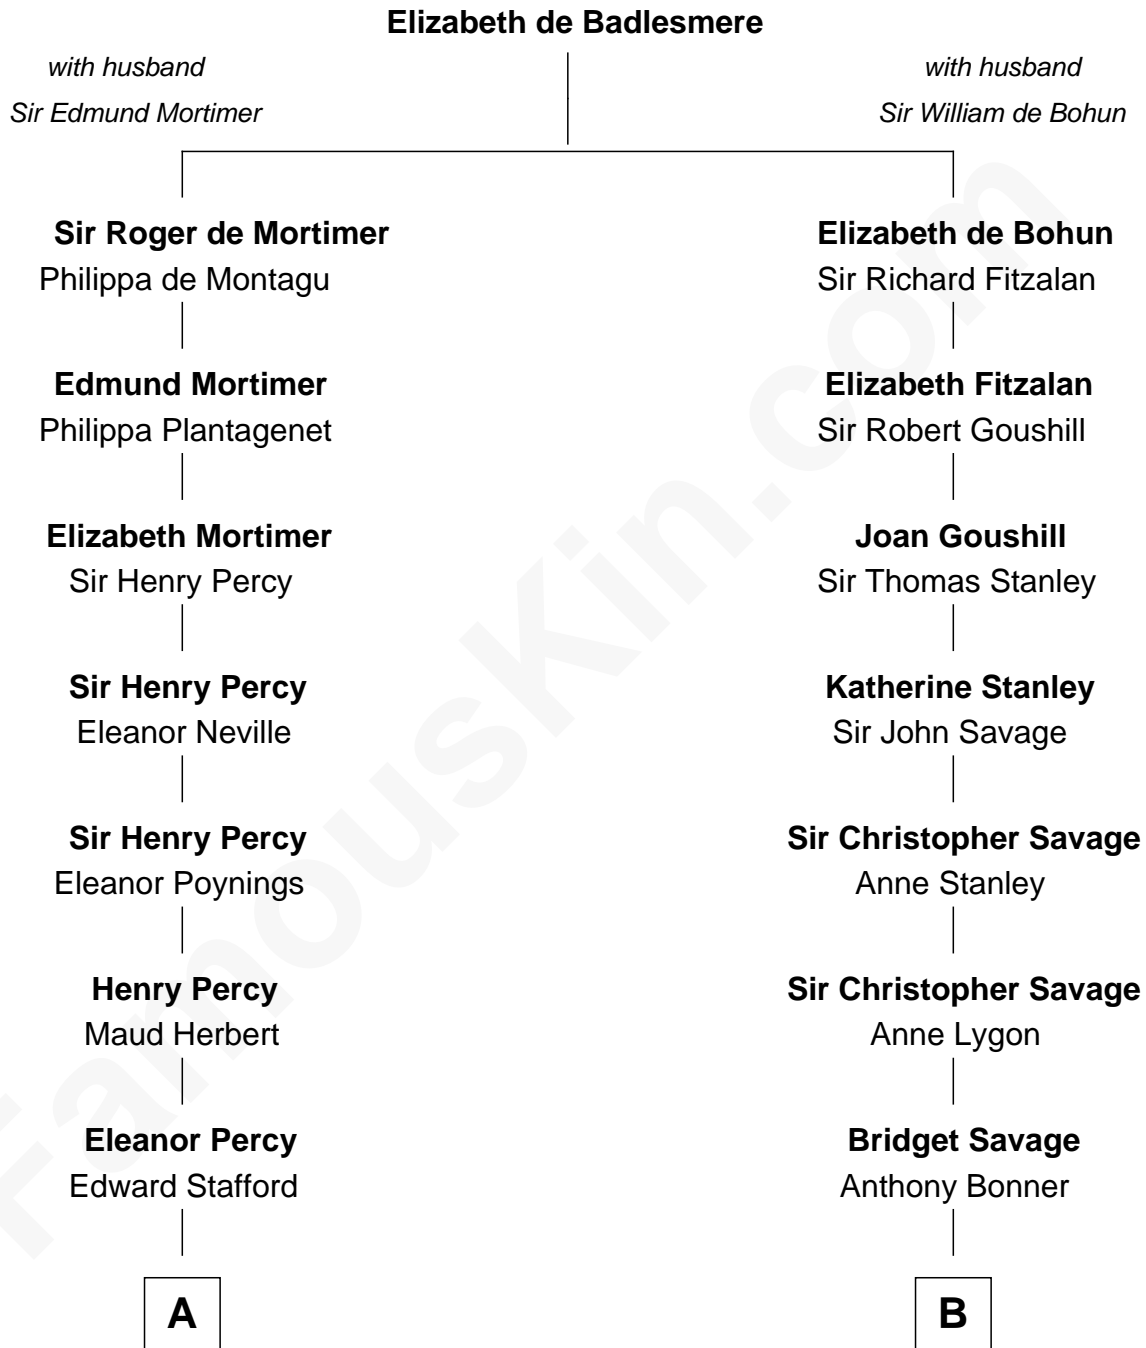

FamousKin.com Relationship Chart of

Daniel Carroll

Signer of the U.S. Constitution

15th cousin 3 times removed of

Thomas Pynchon

American Novelist

C

Thomas Ruggles Pynchon
Catherine Frances Bennett