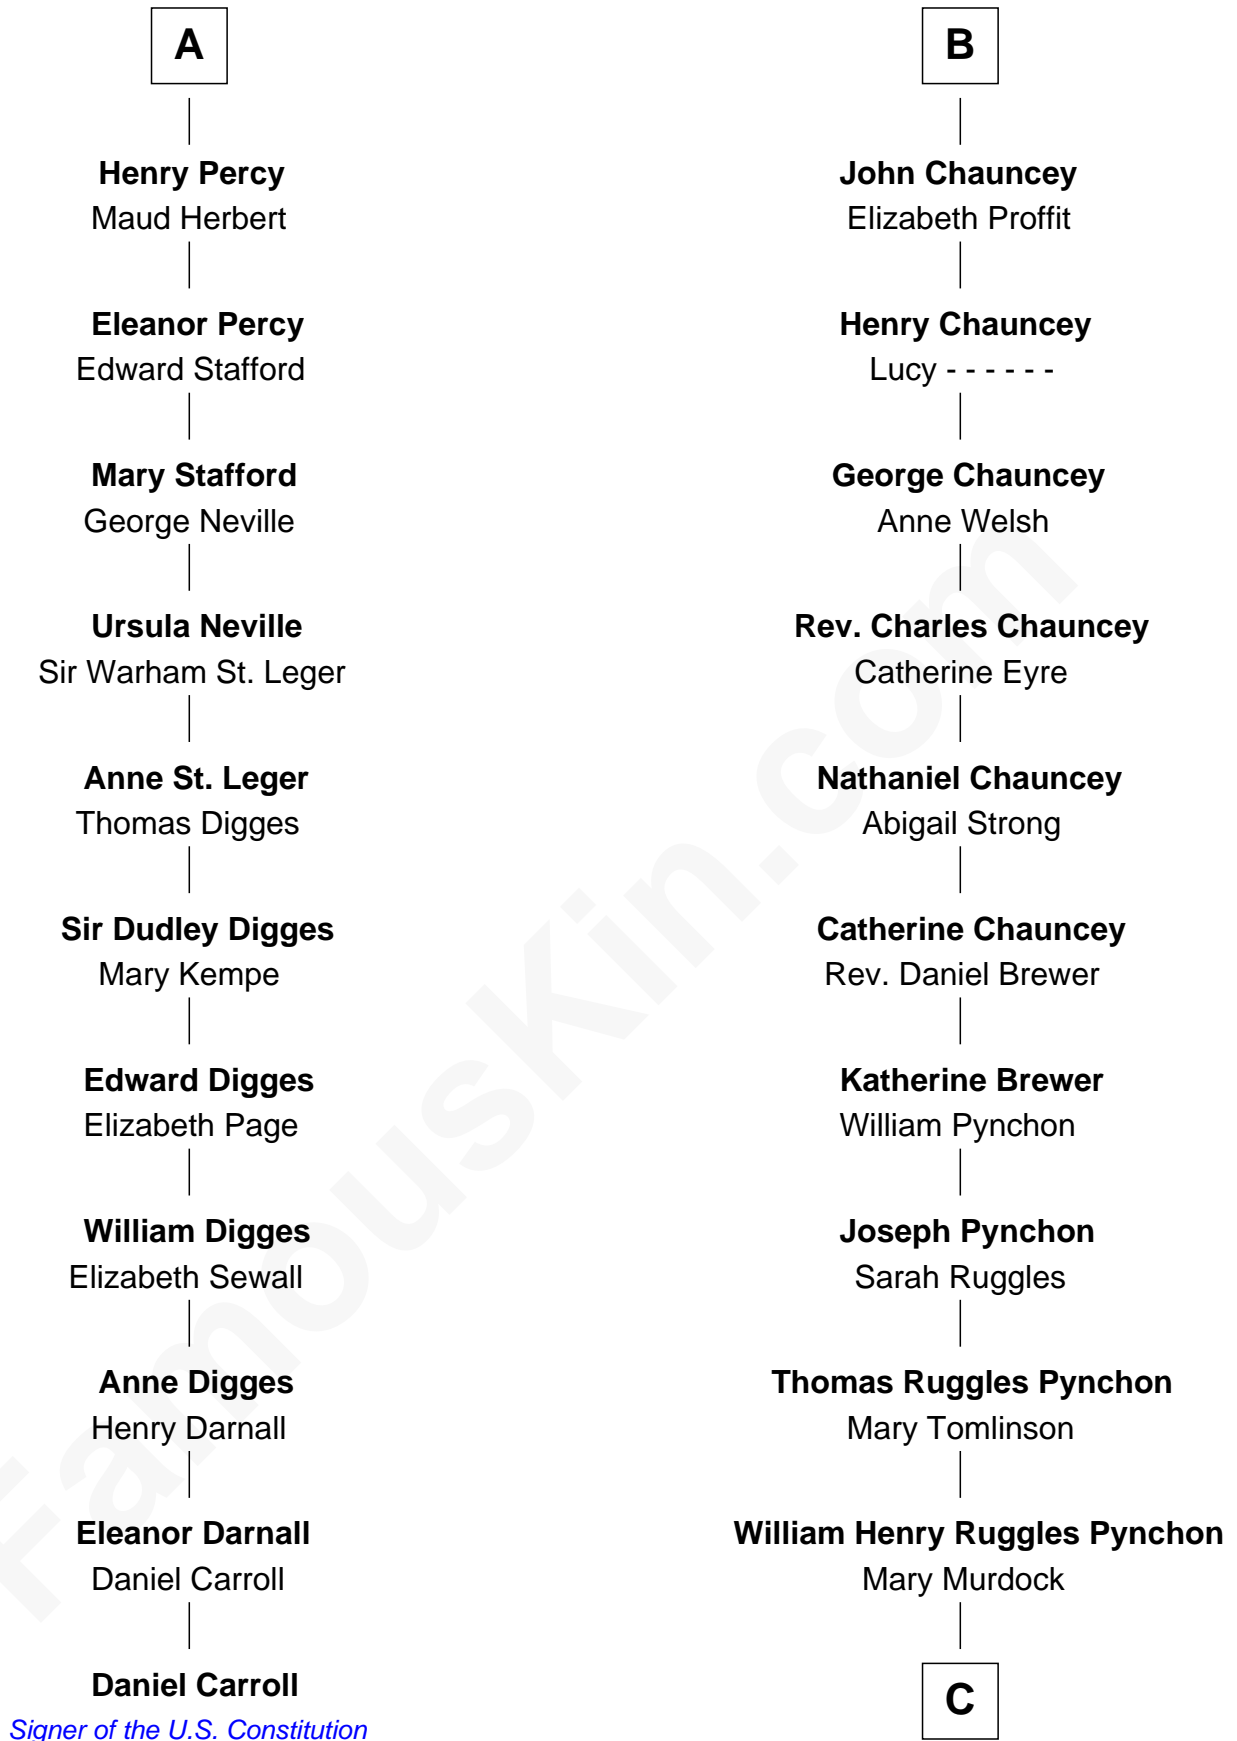

# FamousKin.com Relationship Chart of

**Daniel Carroll**

*Signer of the U.S. Constitution*

17th cousin 3 times removed of

**Thomas Pynchon**

*American Novelist*

**Sir William de Ferrers**

Agnes of Chester

*Signer of the U.S. Constitution*

**C**

**William Lyon Pynchon**

Annie Payne Cogswell

**William Henry Chichele Pynchon**

Carrie Susan Moyses

**Thomas Ruggles Pynchon**

Catherine Frances Bennett

**Thomas Pynchon**

*Novelist*