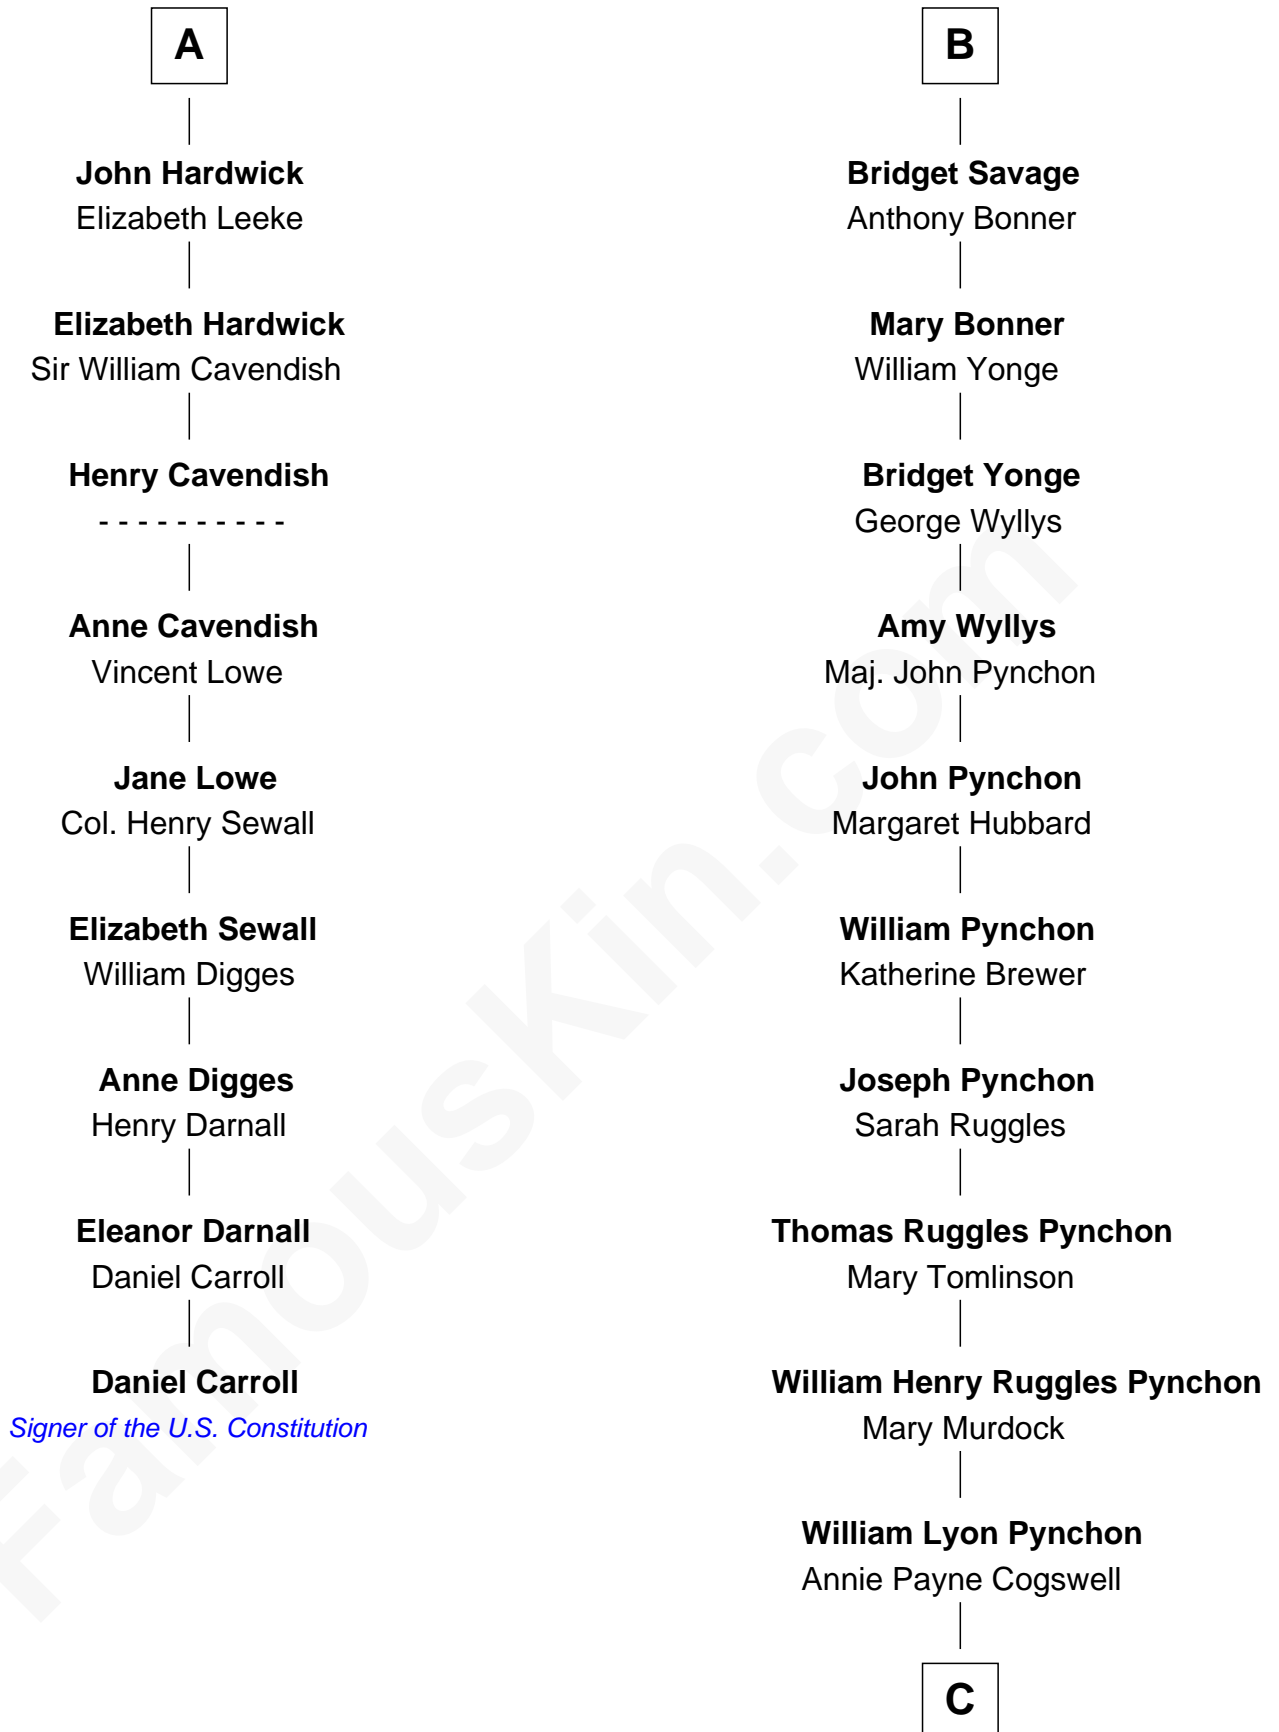

FamousKin.com Relationship Chart of

Daniel Carroll

Signer of the U.S. Constitution

15th cousin 4 times removed of

Thomas Pynchon

American Novelist

Humphrey de Bohun

Elizabeth Plantagenet

Eleanor de Bohun

Sir James le Boteler

Pernel le Boteler

Sir Gilbert Talbot

Sir Richard Talbot

Ankaret le Strange

Mary Talbot

Sir Thomas Greene

Sir John Savage

Sir Christopher Savage

Anne Stanley

Sir Christopher Savage

Anne Lygon

B

C

William Henry Chichele Pynchon