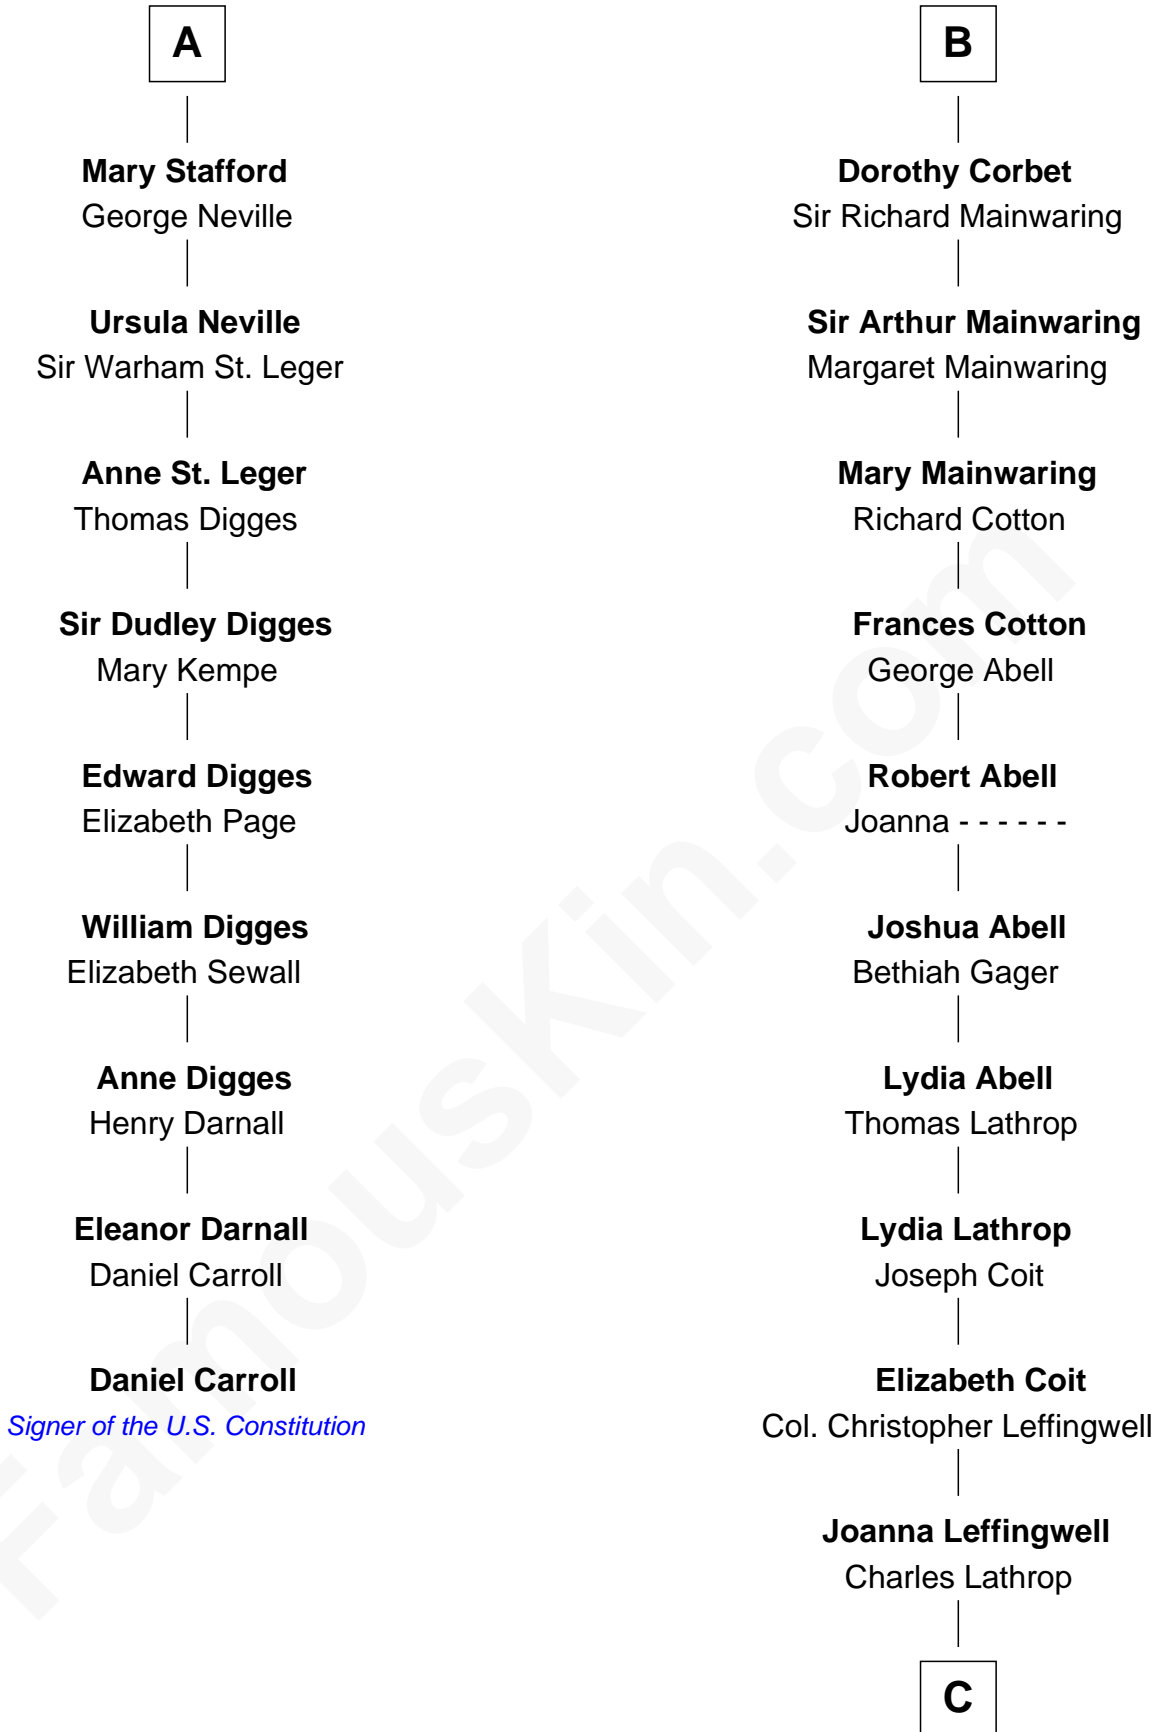

## Relationship Chart of

### Daniel Carroll

*Signer of the U.S. Constitution*

15th cousin 5 times removed of

**John Foster Dulles**

*52nd U.S. Secretary of State*

C

Harriet Wadsworth Lathrop

Rev. Miron Winslow

Harriet Lathrop Winslow

Rev. John Welsh Dulles

Allen Macy Dulles

Edith Foster

John Foster Dulles

*52nd U.S. Secretary of State*

FamousKin.com