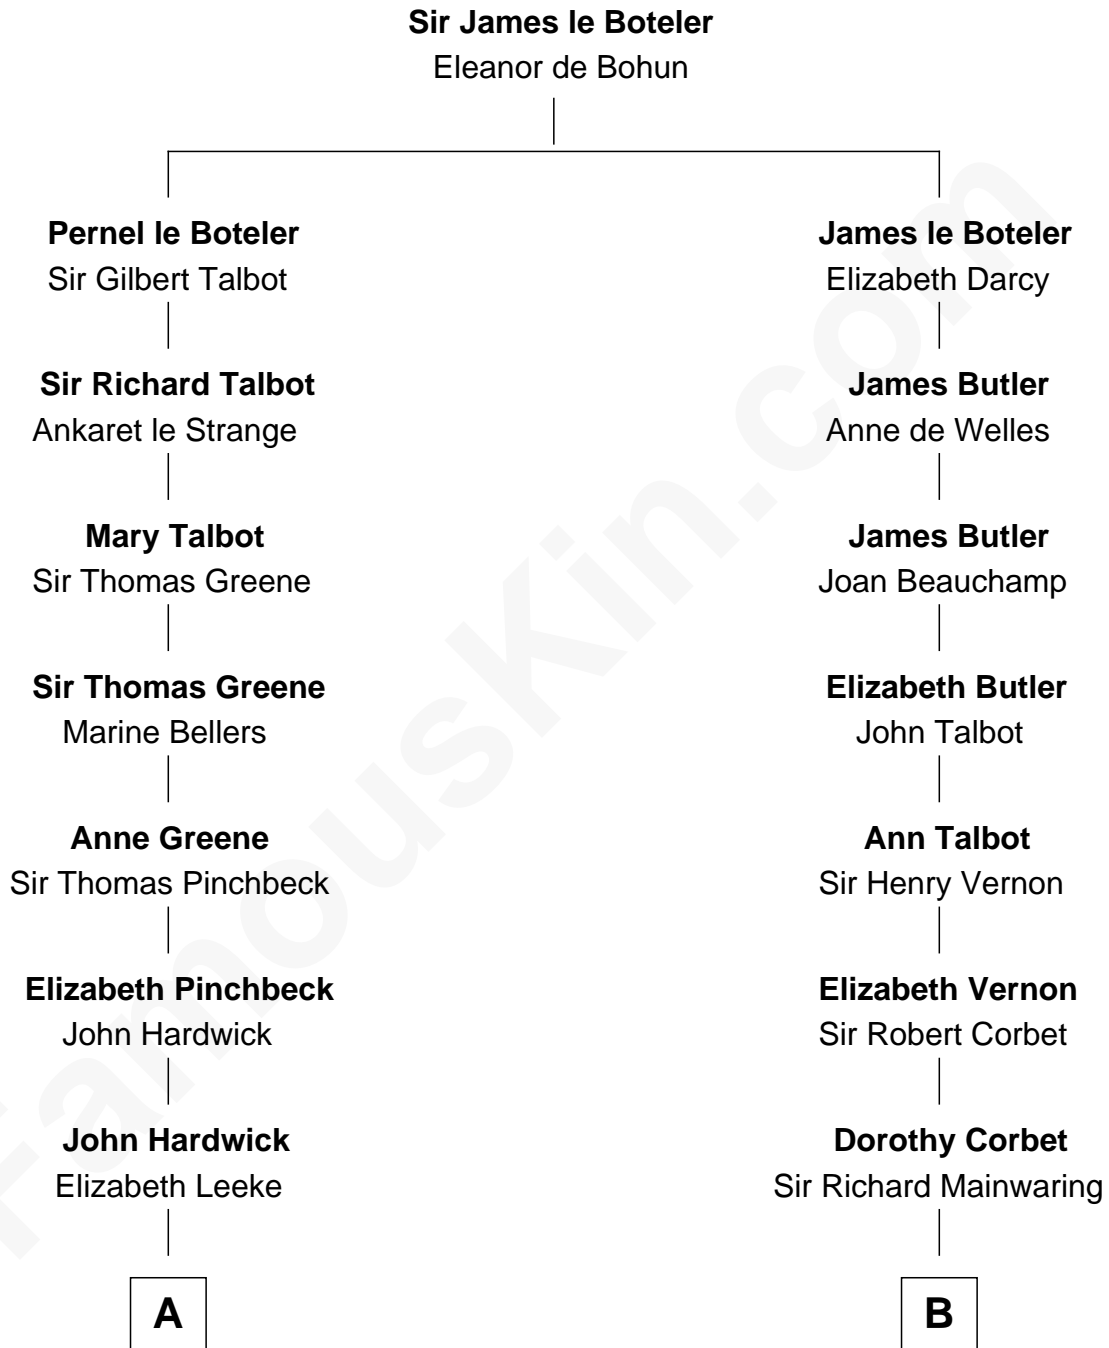

FamousKin.com

Relationship Chart of

Daniel Carroll

Signer of the U.S. Constitution

14th cousin 5 times removed of

John Foster Dulles

52nd U.S. Secretary of State

C

—
Harriet Lathrop Winslow

Rev. John Welsh Dulles

—
Allen Macy Dulles

Edith Foster

—
John Foster Dulles

52nd U.S. Secretary of State

FamousKin.com