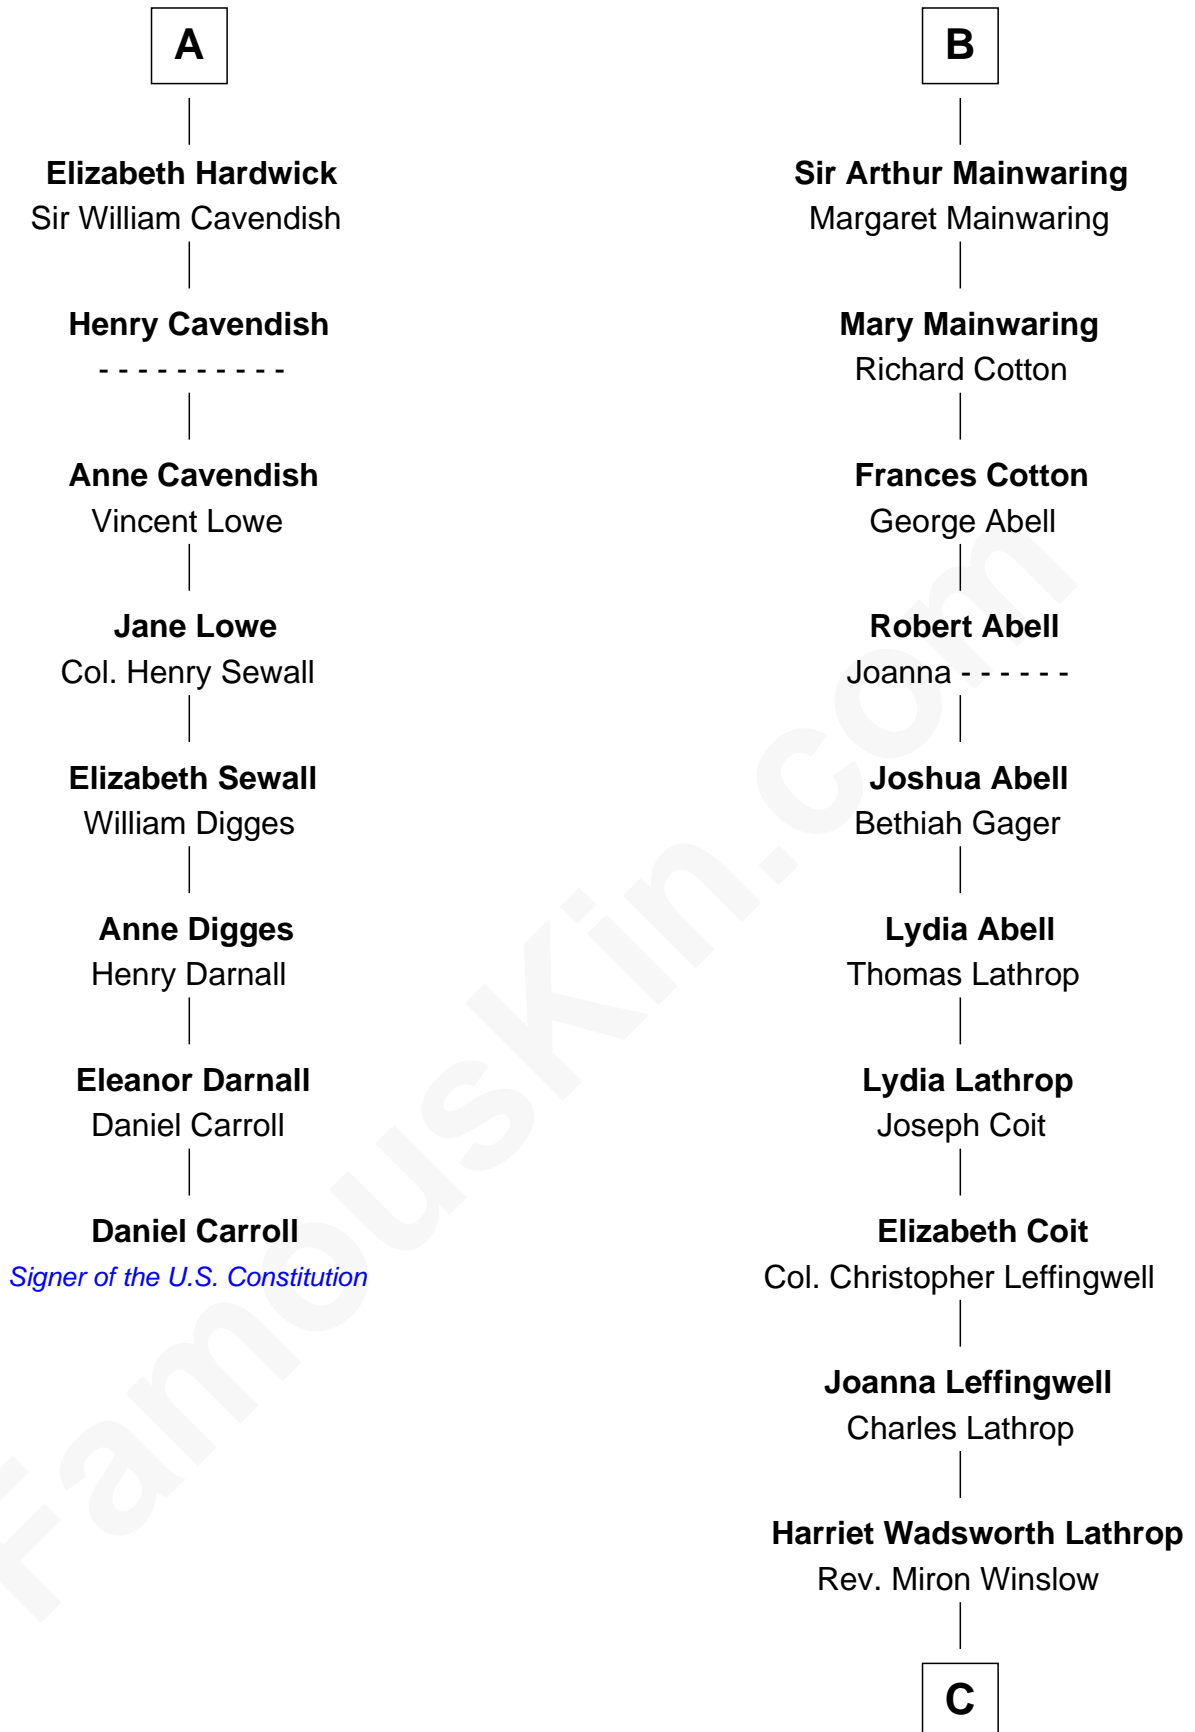

FamousKin.com

Relationship Chart of

Daniel Carroll

Signer of the U.S. Constitution

14th cousin 5 times removed of

John Foster Dulles

52nd U.S. Secretary of State

C

—
Harriet Lathrop Winslow

Rev. John Welsh Dulles

—
Allen Macy Dulles

Edith Foster

—
John Foster Dulles

52nd U.S. Secretary of State

FamousKin.com