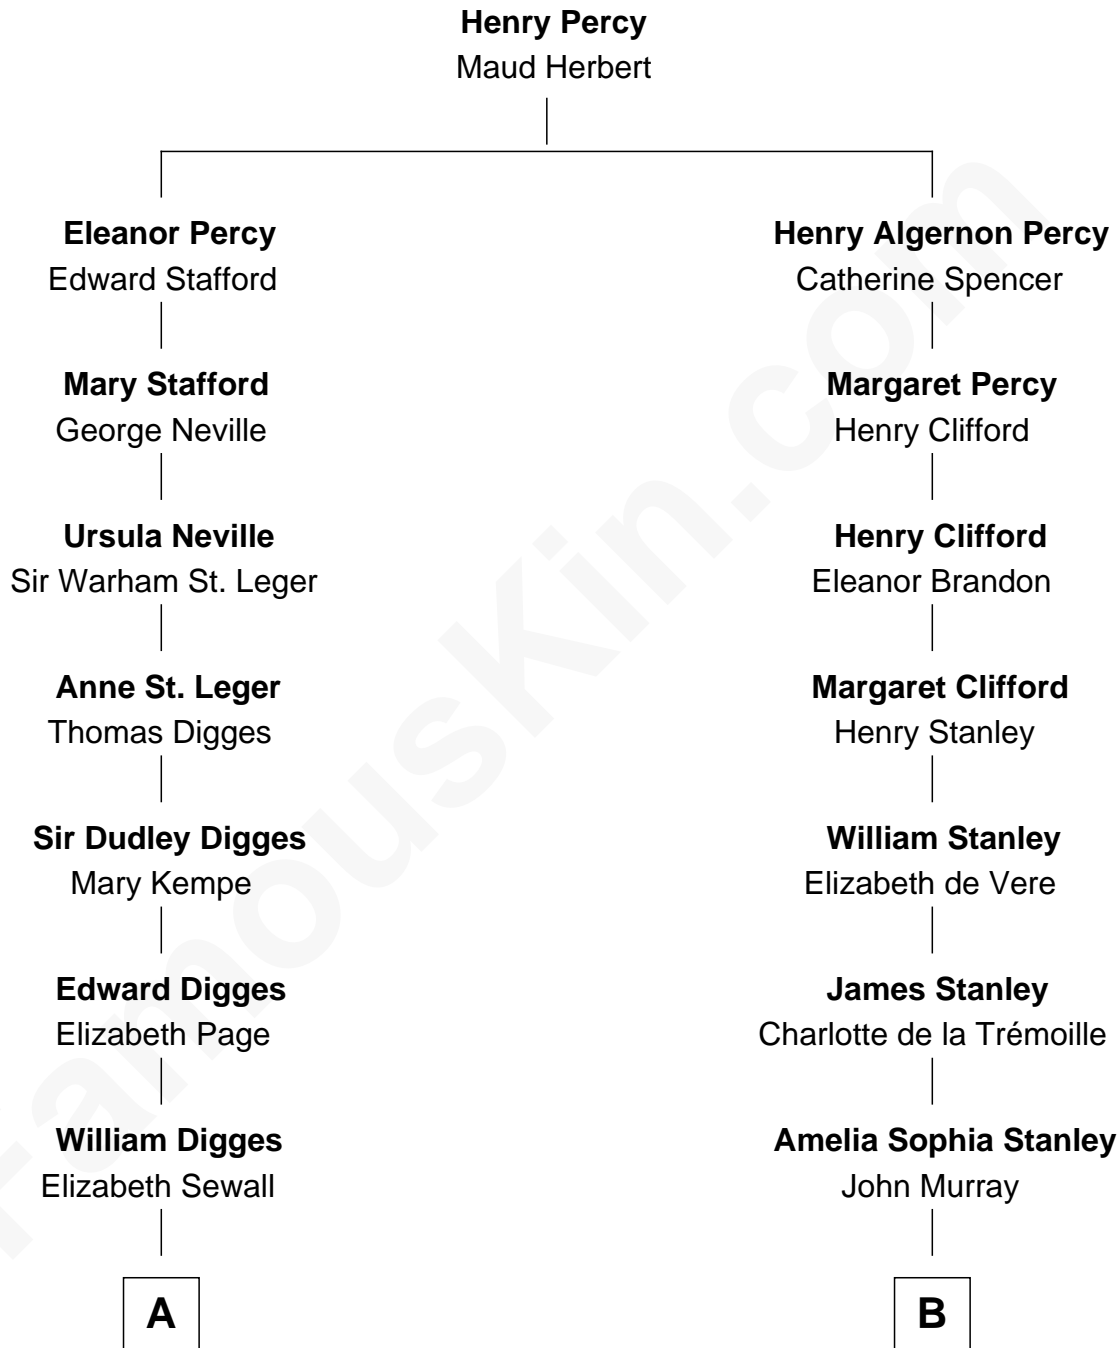

FamousKin.com Relationship Chart of

Daniel Carroll

Signer of the U.S. Constitution

9th cousin 7 times removed of

Guy Ritchie

British Filmmaker

A

Anne Digges
Henry Darnall

Eleanor Darnall
Daniel Carroll

Daniel Carroll
Signer of the U.S. Constitution

B

Charles Murray
Catherine Watts

Anne Murray
John Cochrane

Catherine Cochrane
Alexander Stewart

Sir John Stewart
Anne Dashwood

Charlotte Stewart
Sir Edward Crofton