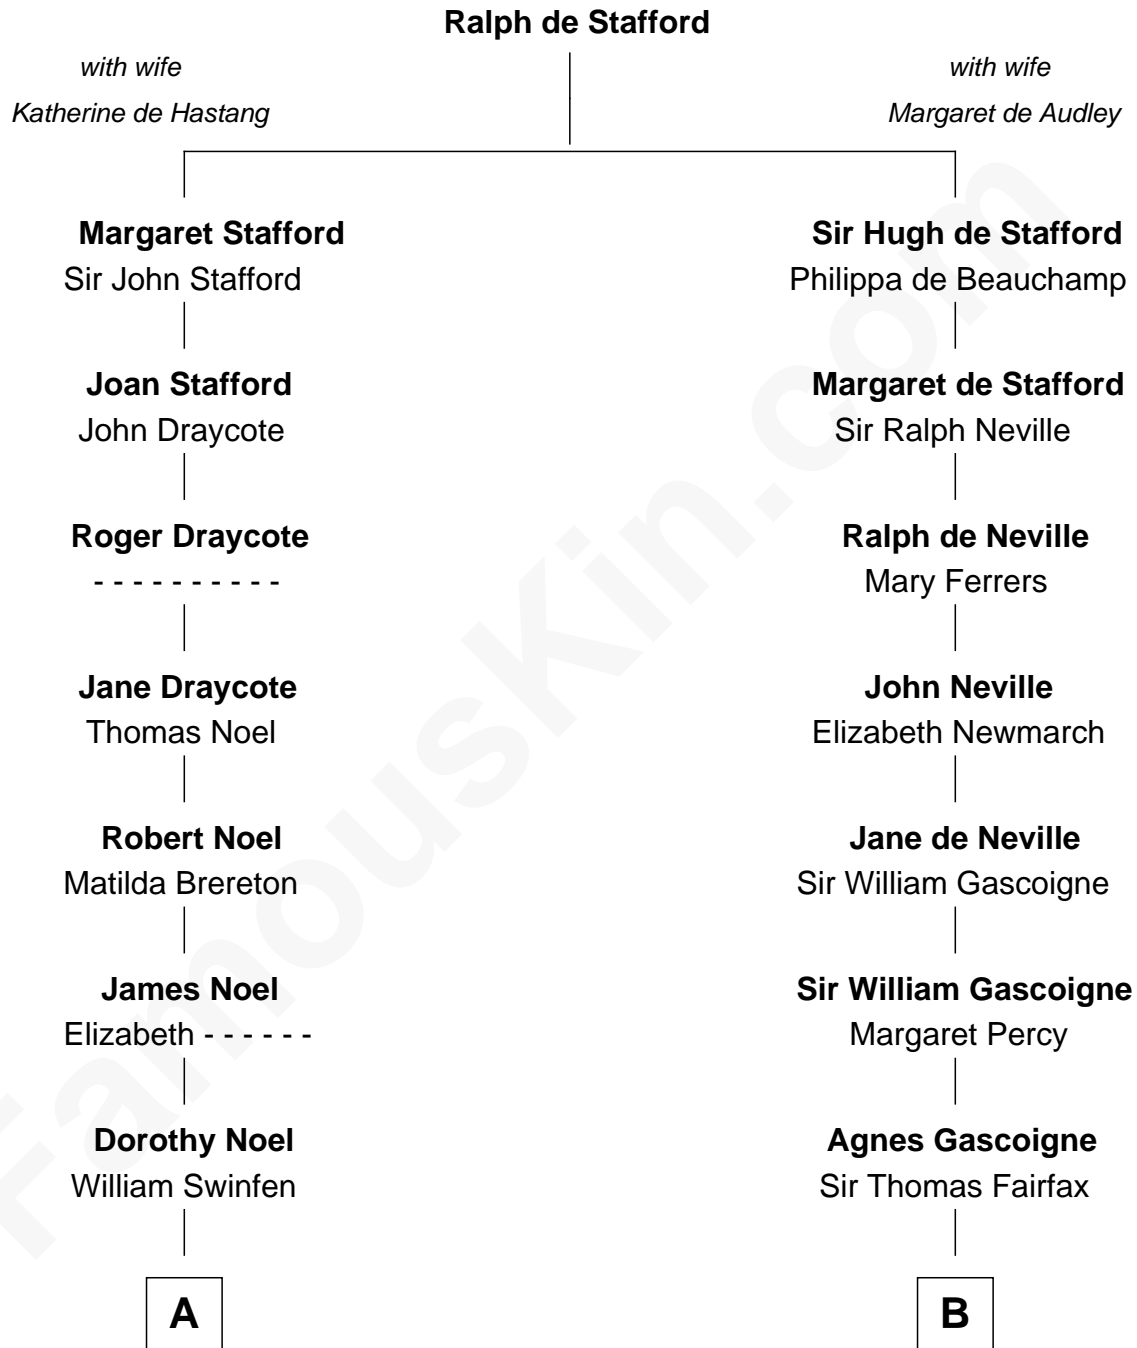

FamousKin.com Relationship Chart of

Daniel Carroll

Signer of the U.S. Constitution

14th cousin 6 times removed of

Guy Ritchie

British Filmmaker

C

Edith Jane Martineau

Vivian Guy Ouseley McLaughlin

Doris Margaretta McLaughlin

Stuart John Ritchie

John Vivian Ritchie

Amber Mary Parkinson

Guy Ritchie

British Filmmaker