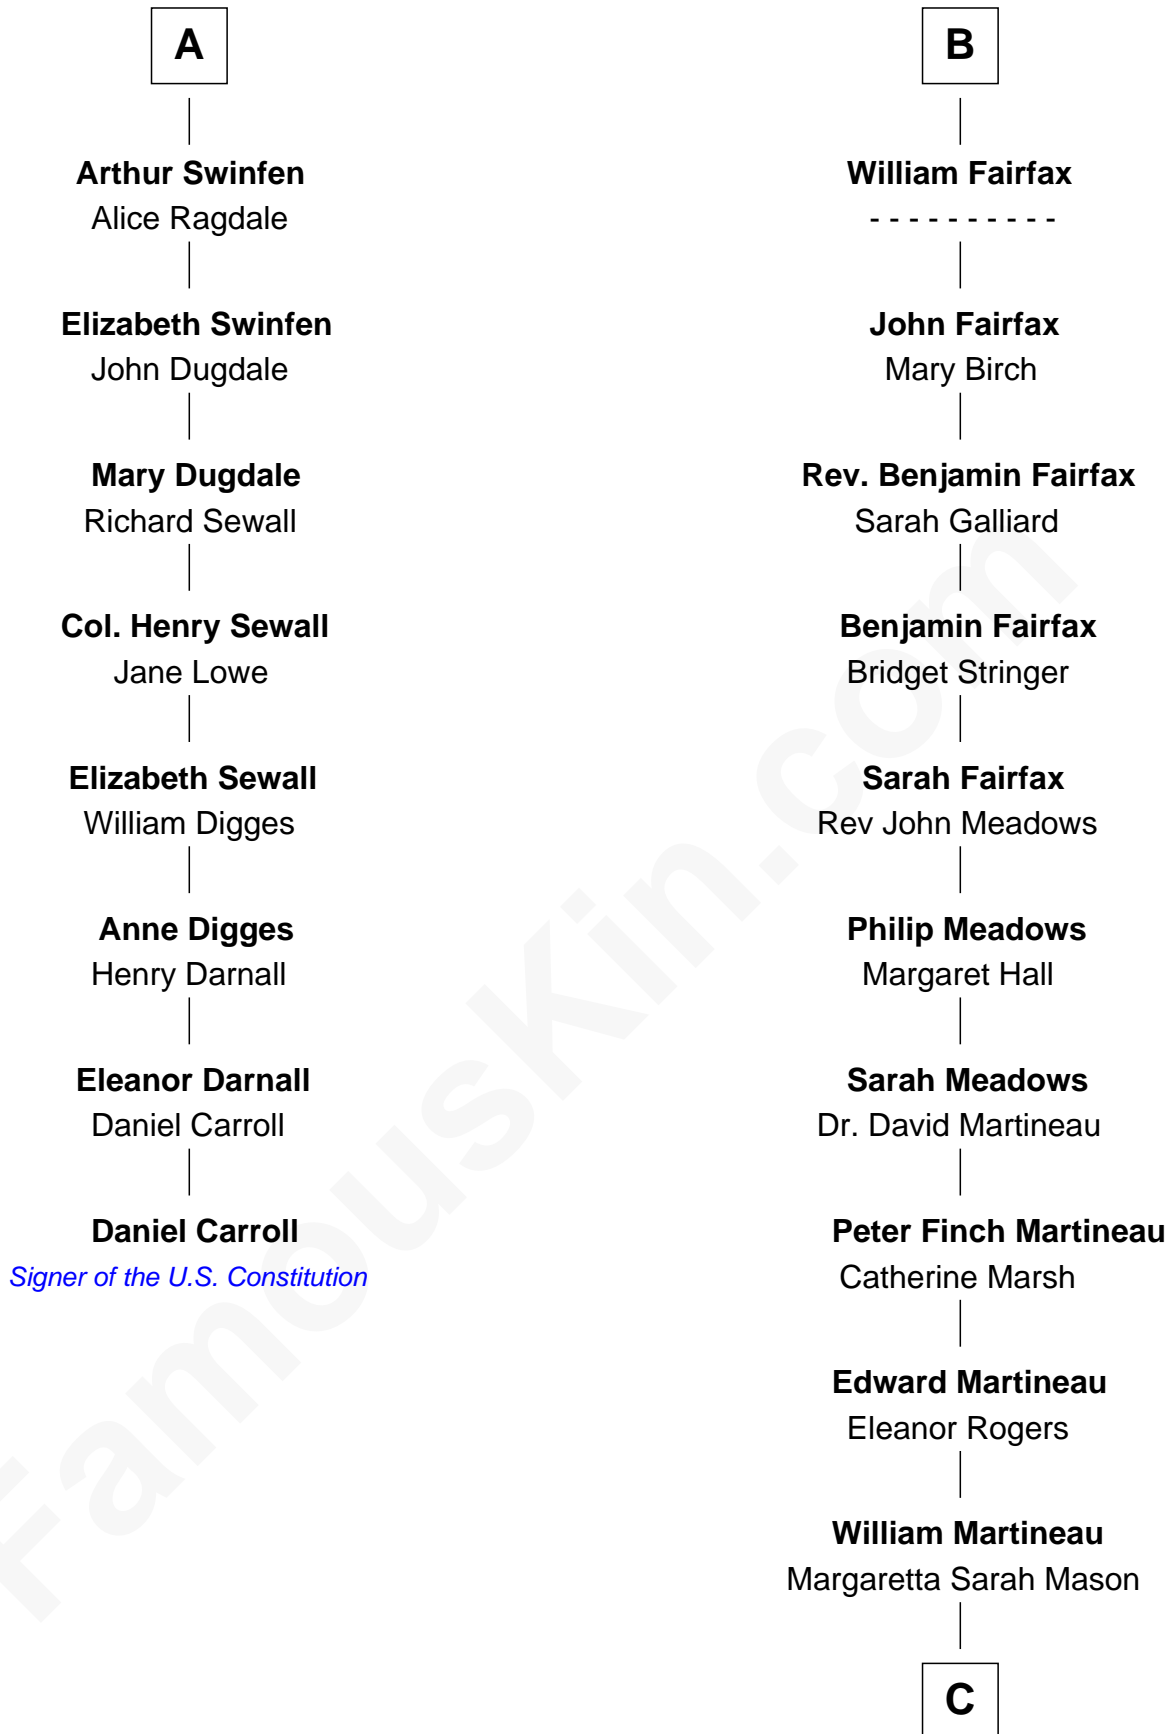

FamousKin.com Relationship Chart of

Daniel Carroll

Signer of the U.S. Constitution

14th cousin 6 times removed of

Guy Ritchie

British Filmmaker

C

Edith Jane Martineau

Vivian Guy Ouseley McLaughlin

Doris Margaretta McLaughlin

Stuart John Ritchie

John Vivian Ritchie

Amber Mary Parkinson

Guy Ritchie

British Filmmaker