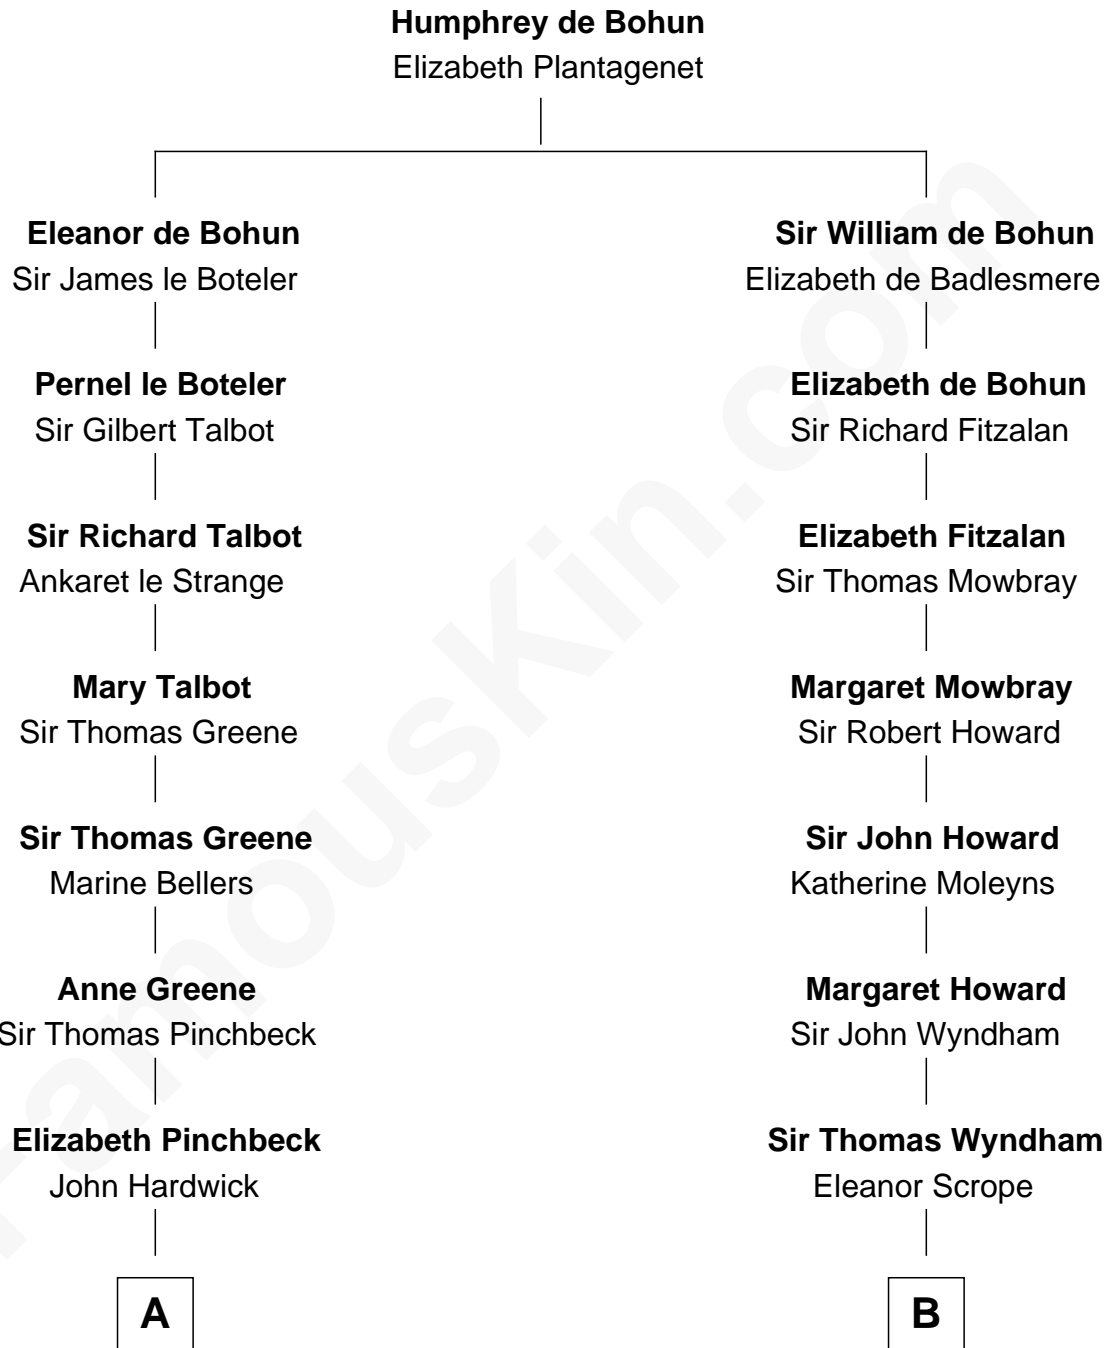

FamousKin.com Relationship Chart of

Daniel Carroll

Signer of the U.S. Constitution

15th cousin 6 times removed of

Guy Ritchie

British Filmmaker

C

Frederica Crofton

Hubert McLaughlin

Vivian Guy Ouseley McLaughlin

Edith Jane Martineau

Doris Margaretta McLaughlin

Stuart John Ritchie

John Vivian Ritchie

Amber Mary Parkinson

Guy Ritchie