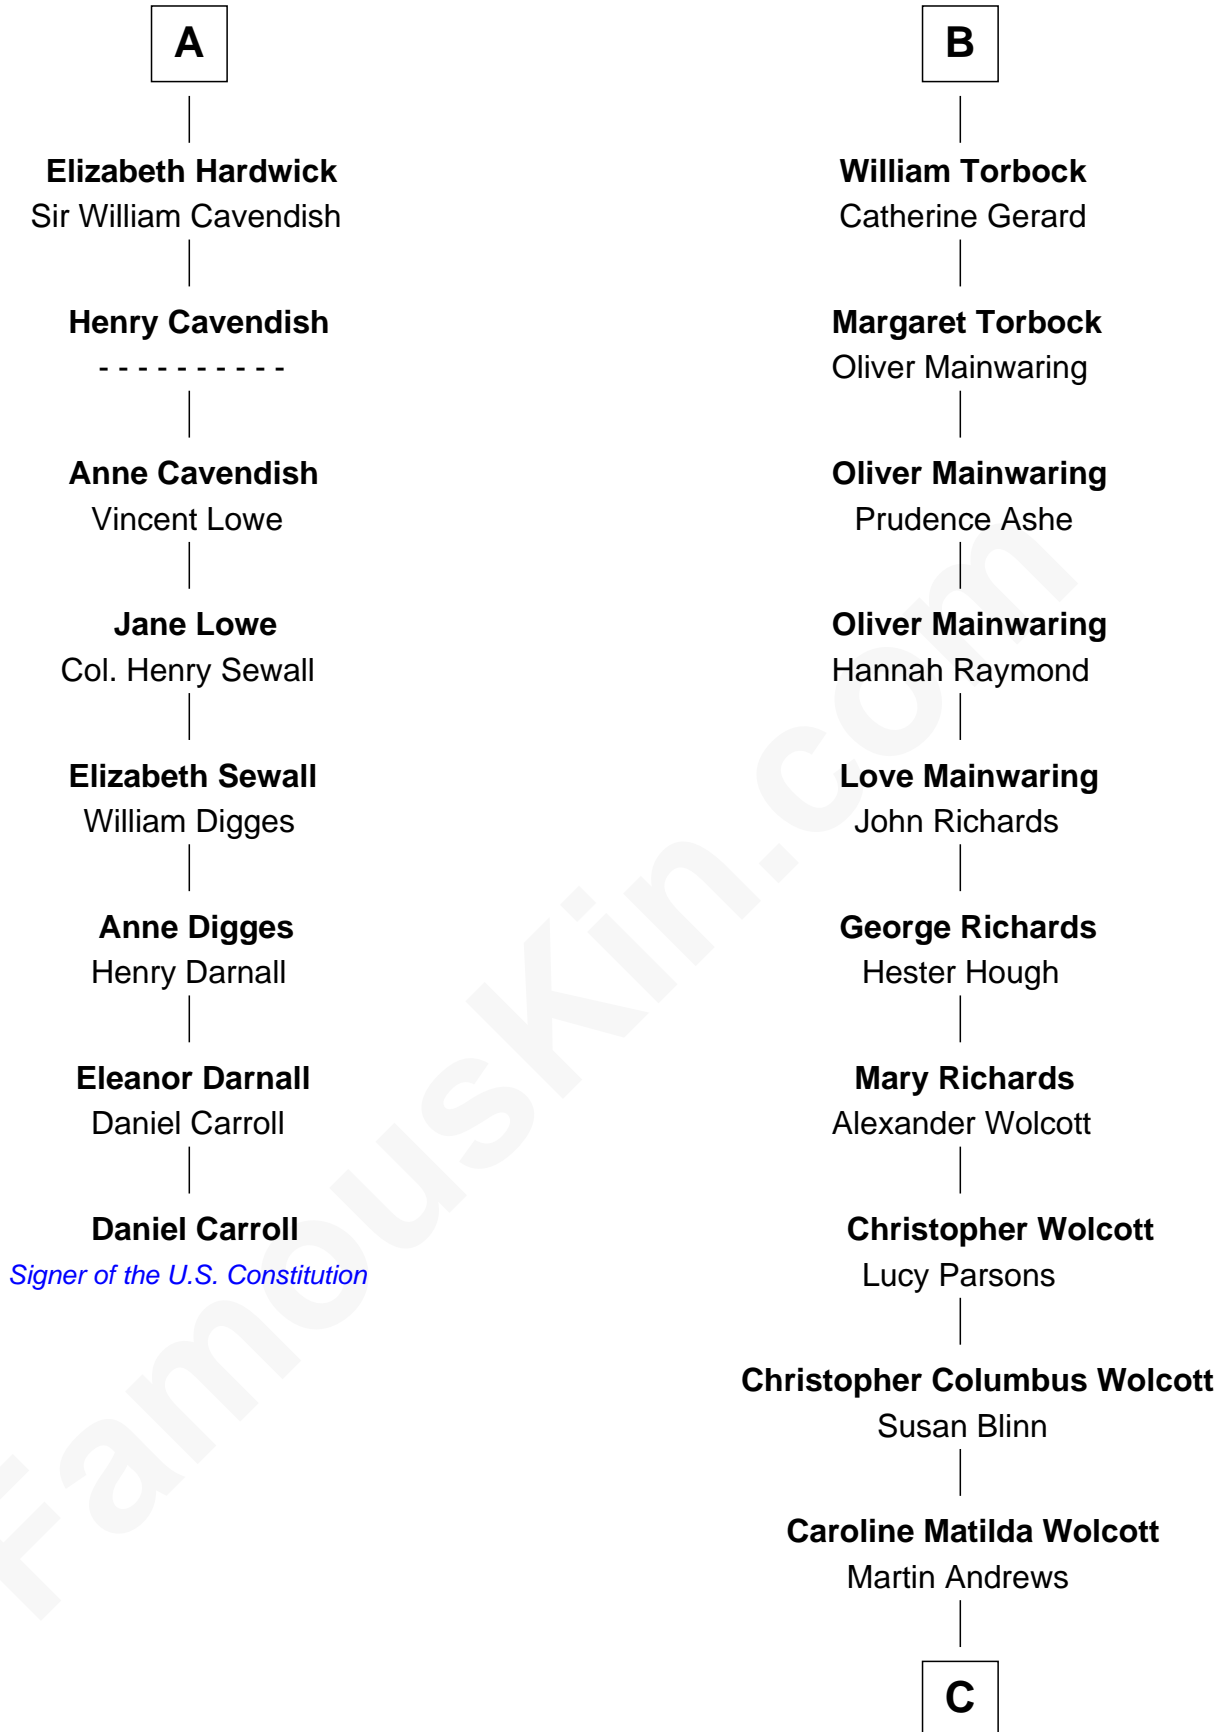

## Relationship Chart of Daniel Carroll

*Signer of the U.S. Constitution*

14th cousin 4 times removed of

**Buckminster Fuller**

*Author, Architect, and Inventor*

**Edmund Fitzalan**

Alice de Warenne

C