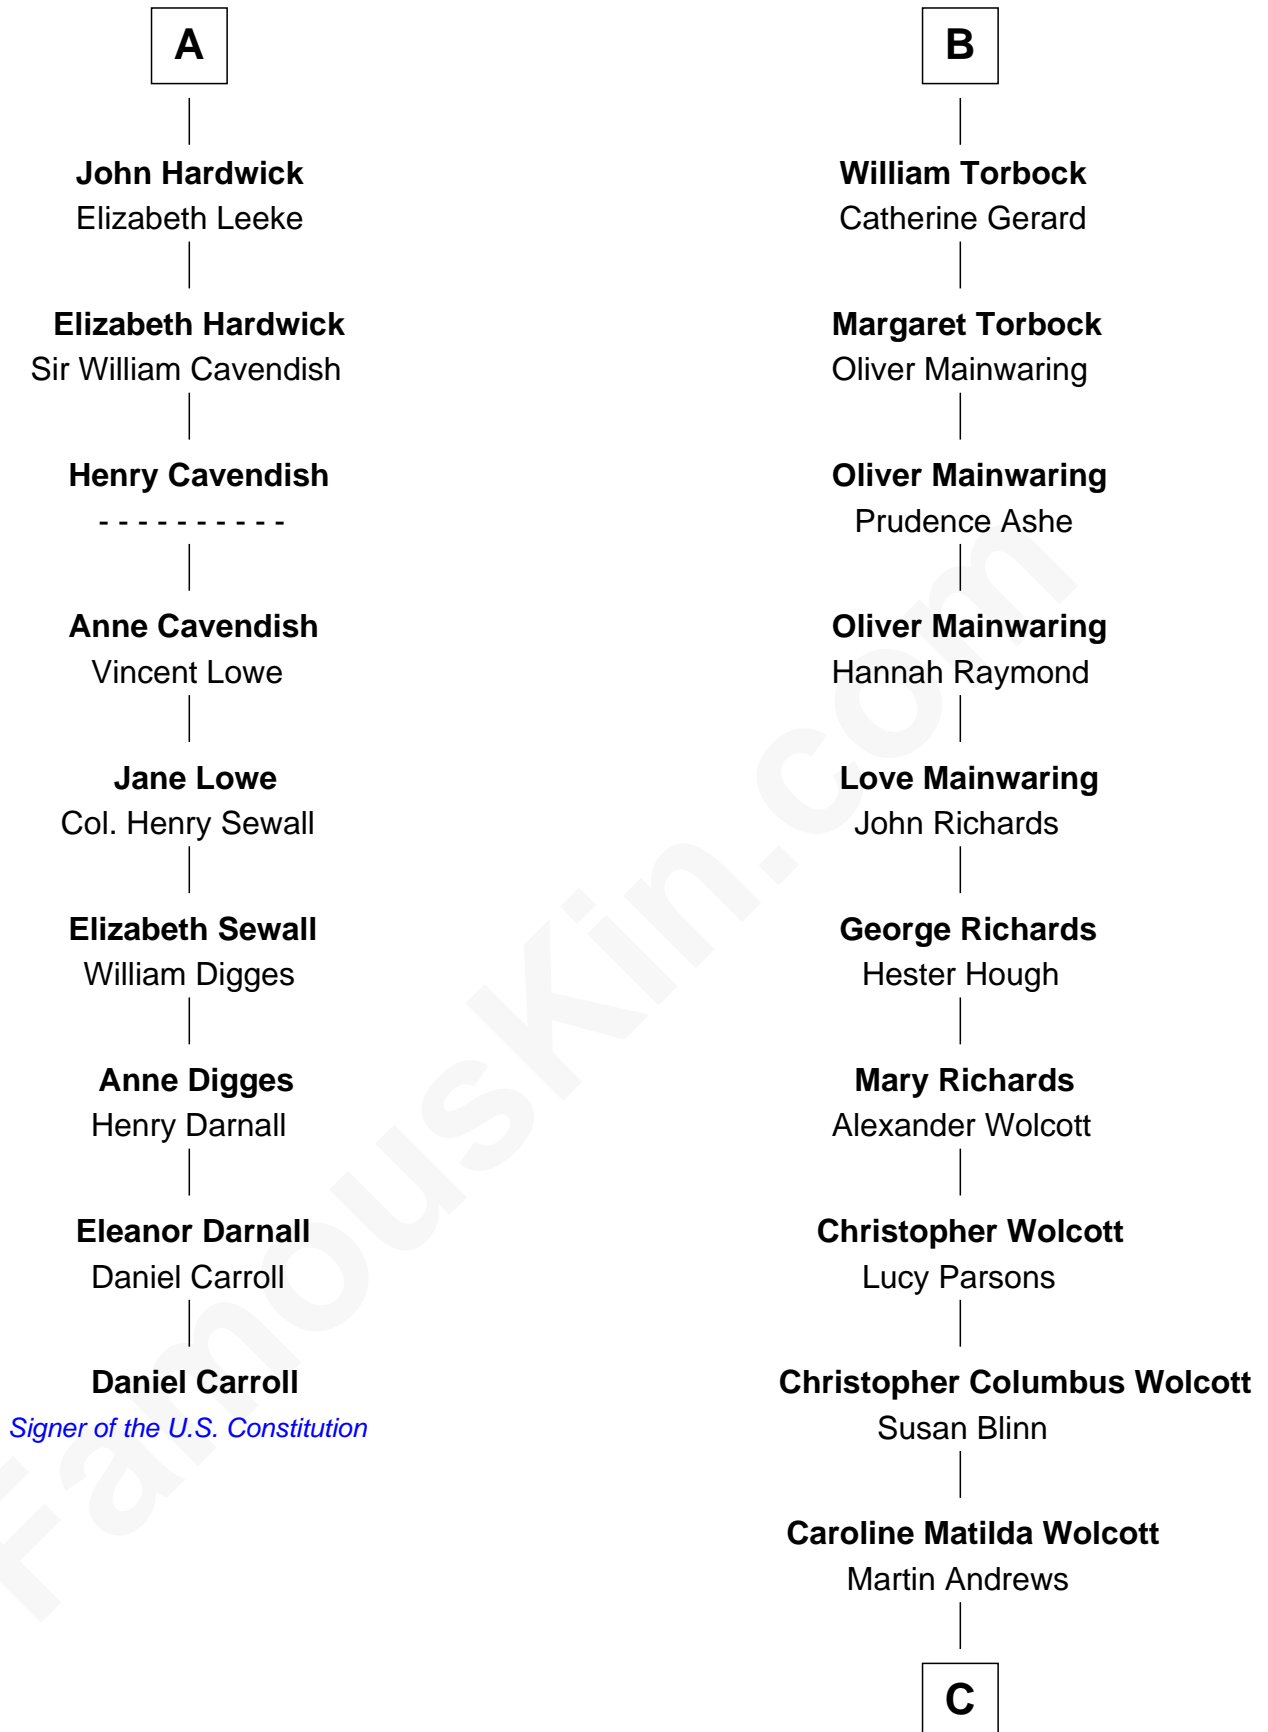

FamousKin.com

Relationship Chart of

Daniel Carroll

Signer of the U.S. Constitution

15th cousin 3 times removed of

Buckminster Fuller

Author, Architect, and Inventor

Humphrey de Bohun
Elizabeth Plantagenet

Eleanor de Bohun
Sir James le Boteler

Pernel le Boteler
Sir Gilbert Talbot

Sir Richard Talbot
Ankaret le Strange

Mary Talbot
Sir Thomas Greene

Sir Thomas Greene
Marine Bellers

Anne Greene
Sir Thomas Pinchbeck

Elizabeth Pinchbeck
John Hardwick

A

Sir William de Bohun
Elizabeth de Badlesmere

Elizabeth de Bohun
Sir Richard Fitzalan

Elizabeth Fitzalan
Sir Robert Goushill

Joan Goushill
Sir Thomas Stanley

Sir John Stanley
Elizabeth Weever

Margery Stanley
Sir William Torbock

Thomas Torbock
Elizabeth Moore

B

C

Caroline Wolcott Andrews

Richard Buckminster Fuller

Buckminster Fuller

Author, Architect, and Inventor