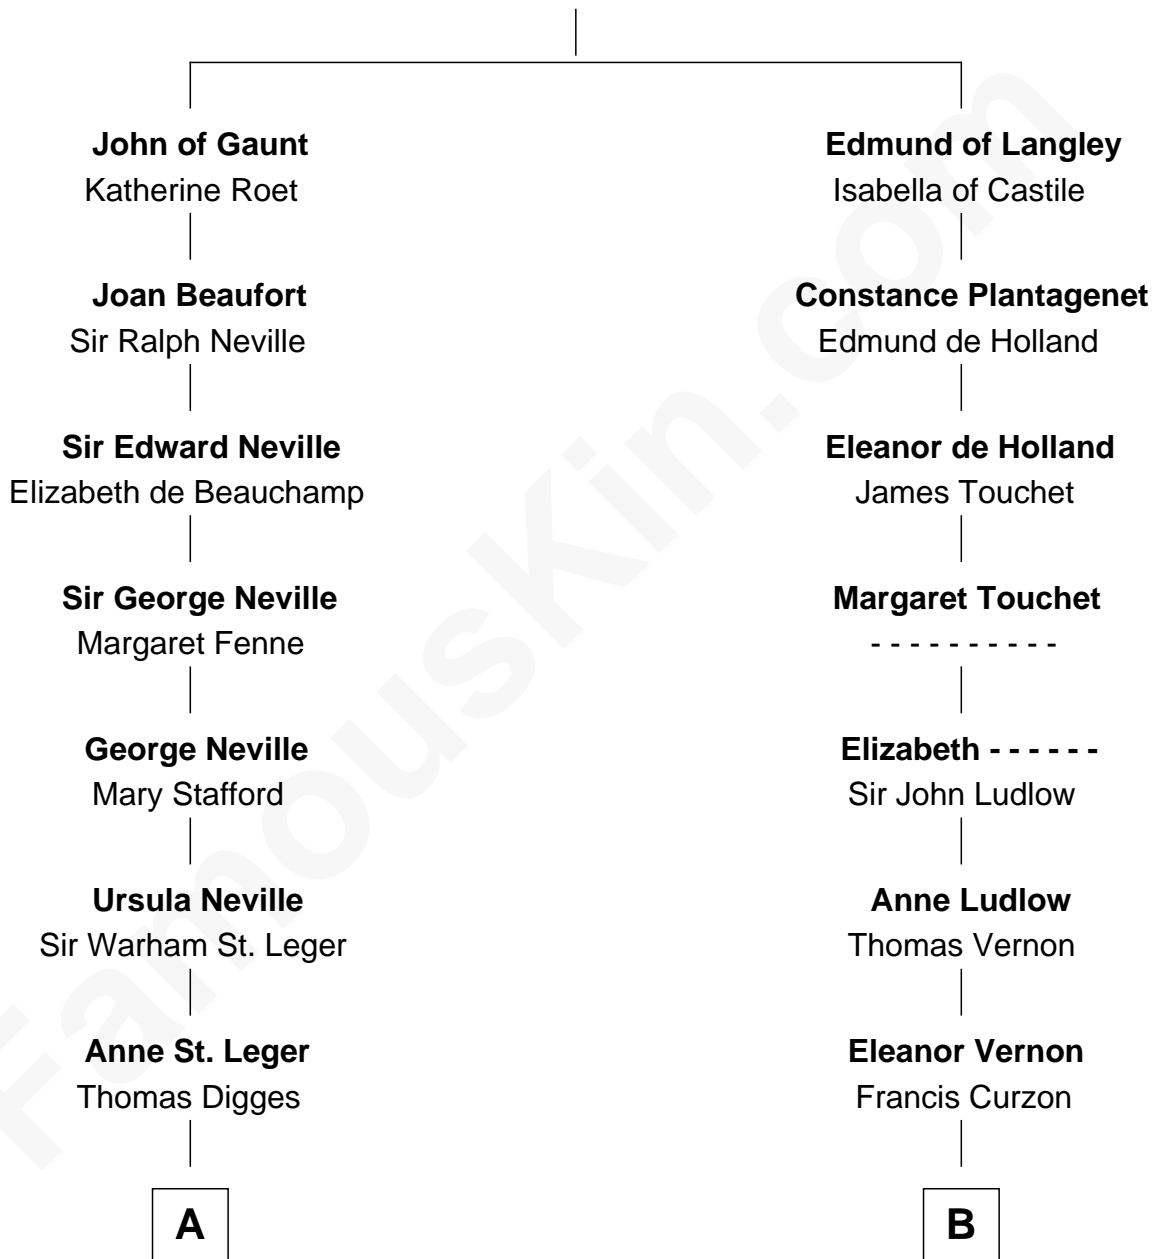

FamousKin.com Relationship Chart of

Daniel Carroll

Signer of the U.S. Constitution

12th cousin 8 times removed of

Oliver Platt

Movie Actor

Edward III, King of England

Philippa of Hainault

C

Cynthia Burke Roche

Arthur Scott Burden

Eileen Burden

Walter Maynard

Sheila Maynard

Nicholas Platt

Oliver Platt