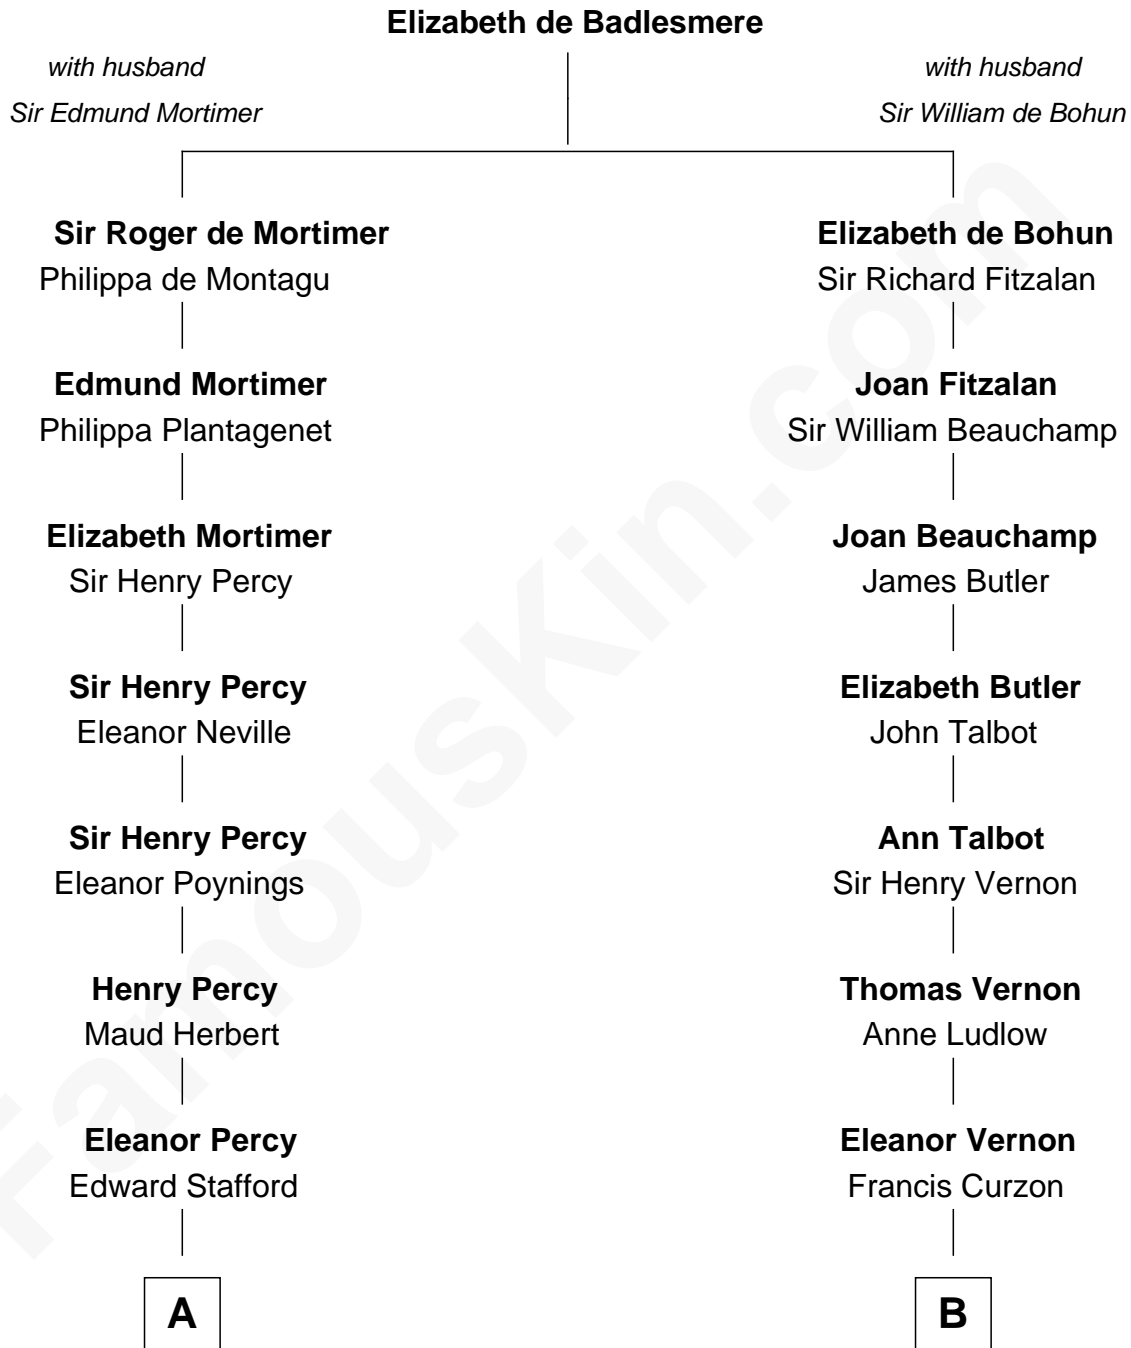

FamousKin.com Relationship Chart of

Daniel Carroll

Signer of the U.S. Constitution

15th cousin 5 times removed of

Oliver Platt

Movie Actor

C

Cynthia Burke Roche

Arthur Scott Burden

Eileen Burden

Walter Maynard

Sheila Maynard

Nicholas Platt

Oliver Platt

Movie Actor

FamousKin.com