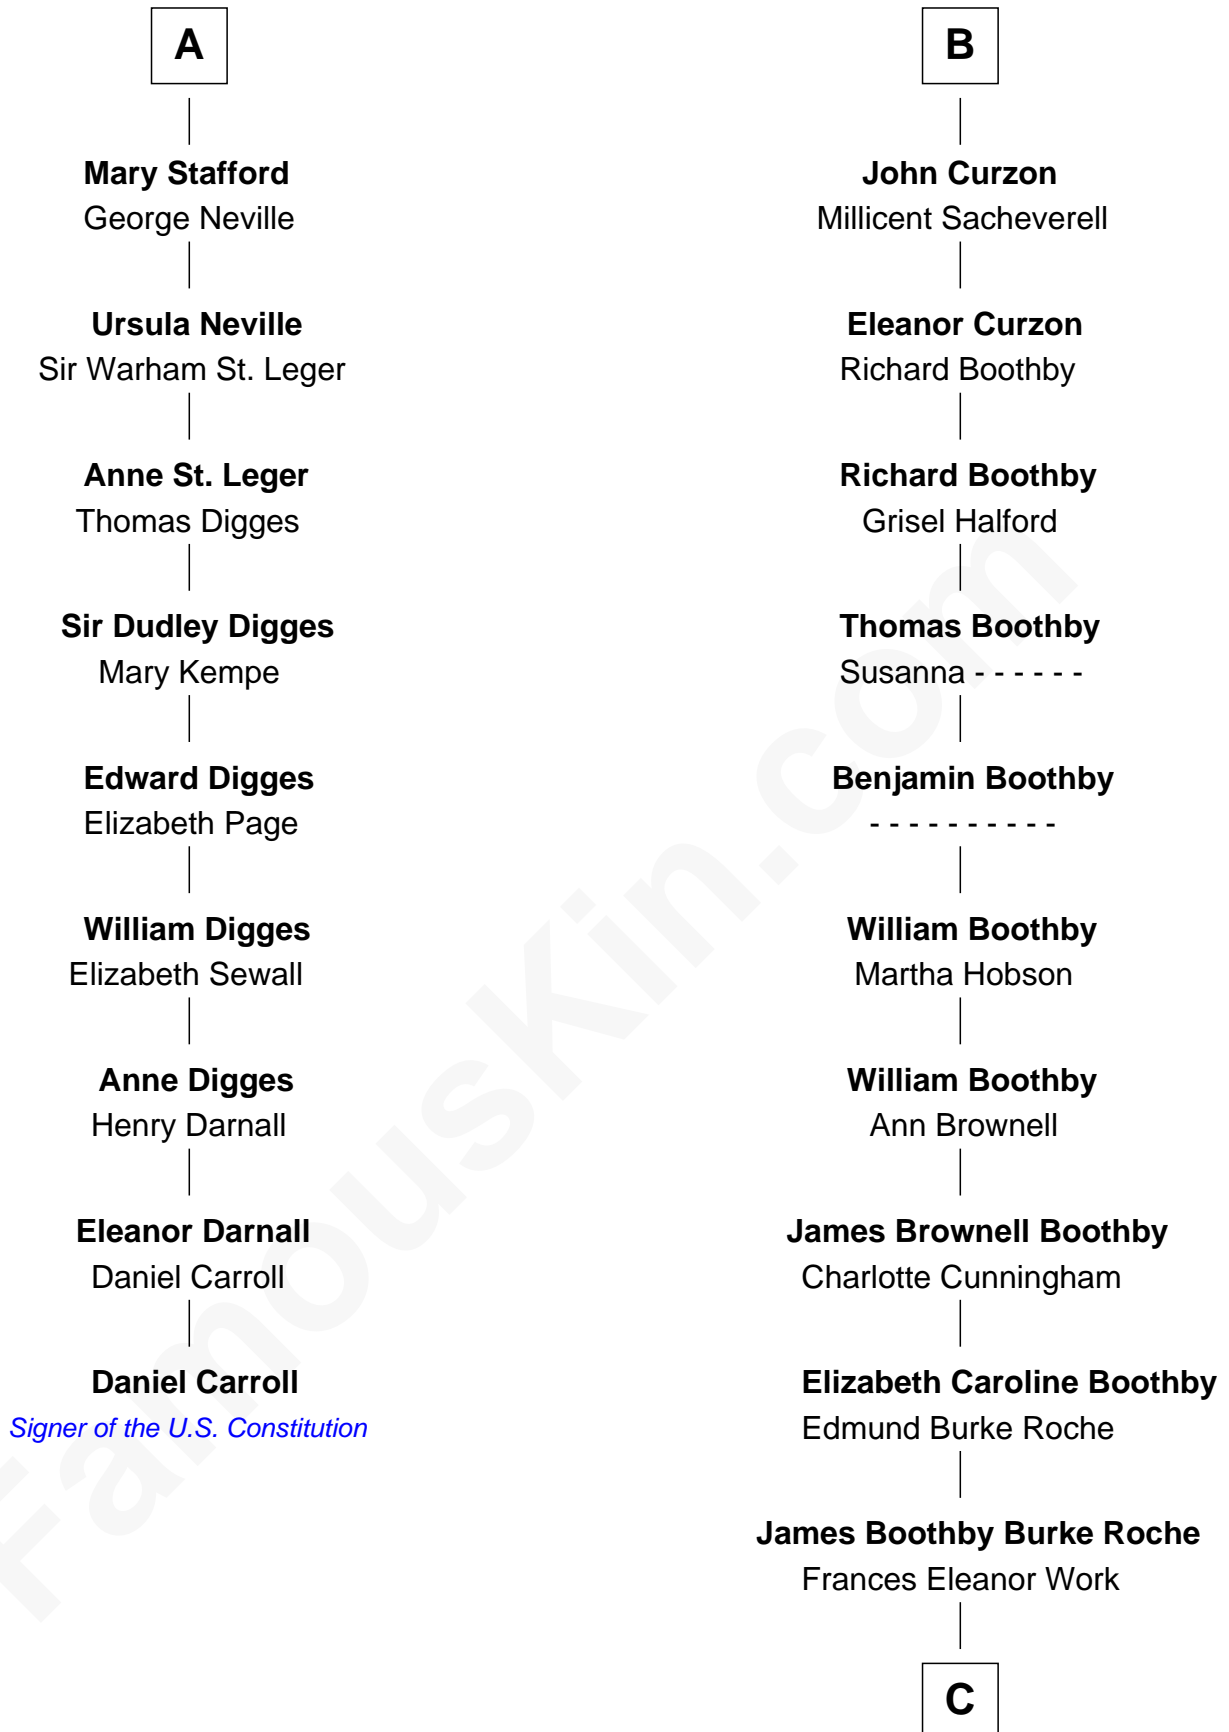

FamousKin.com Relationship Chart of

Daniel Carroll

Signer of the U.S. Constitution

15th cousin 5 times removed of

Oliver Platt

Movie Actor

C

Cynthia Burke Roche