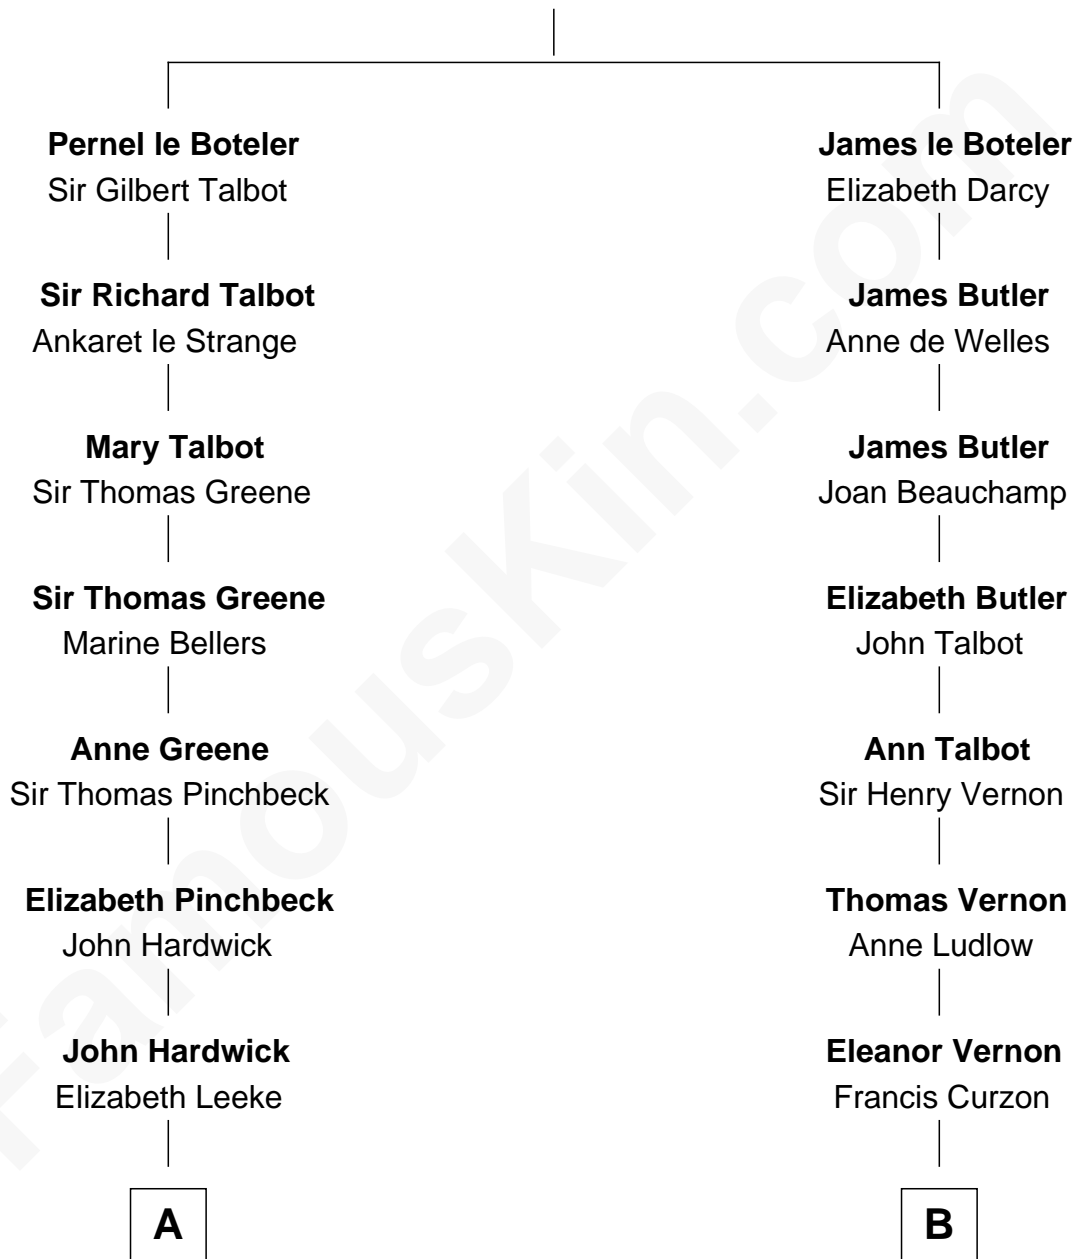

# FamousKin.com Relationship Chart of

**Daniel Carroll**

*Signer of the U.S. Constitution*

14th cousin 6 times removed of

**Oliver Platt**

*Movie Actor*

**Sir James le Boteler**

Eleanor de Bohun

**C**

**Cynthia Burke Roche**

Arthur Scott Burden

**Eileen Burden**

Walter Maynard

**Sheila Maynard**

Nicholas Platt

**Oliver Platt**