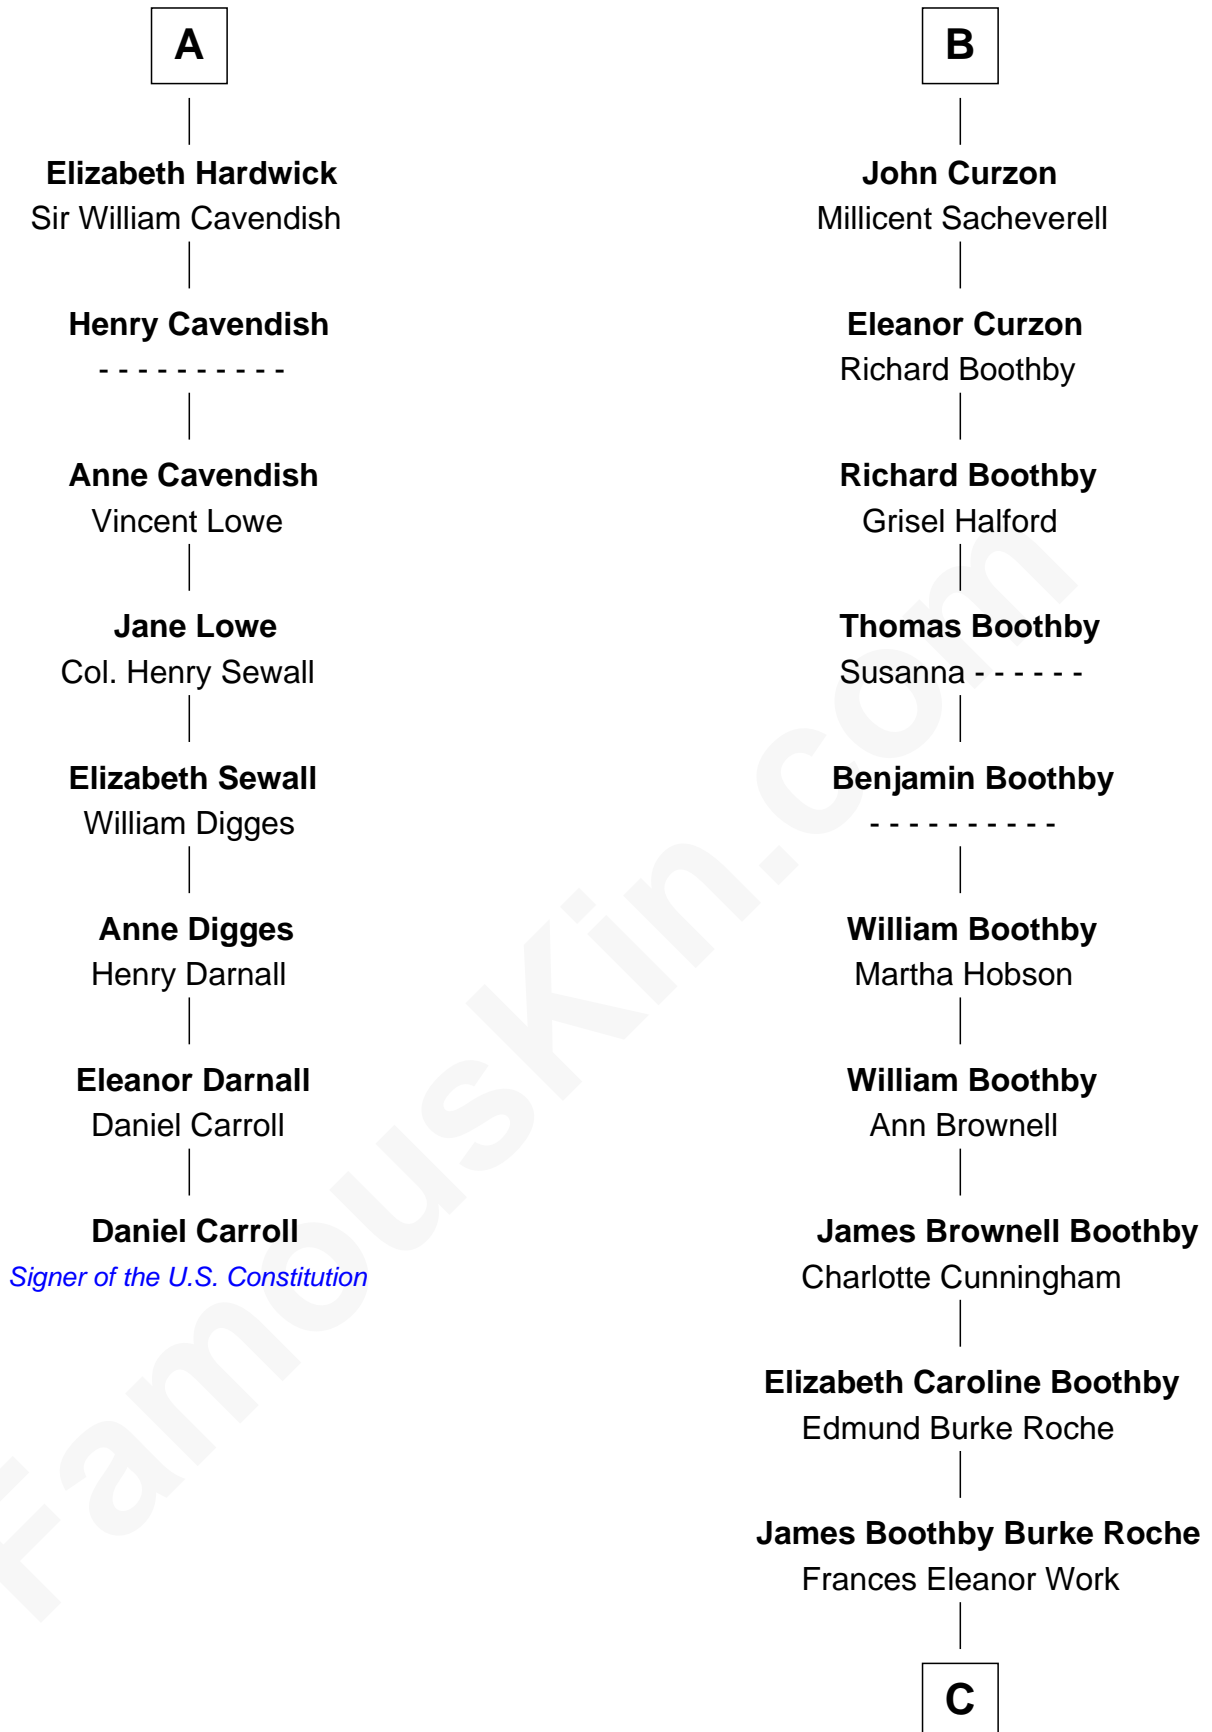

# FamousKin.com Relationship Chart of

**Daniel Carroll**

*Signer of the U.S. Constitution*

14th cousin 6 times removed of

**Oliver Platt**

*Movie Actor*

**Sir James le Boteler**

Eleanor de Bohun

**C**

**Cynthia Burke Roche**

Arthur Scott Burden

**Eileen Burden**

Walter Maynard

**Sheila Maynard**

Nicholas Platt

**Oliver Platt**